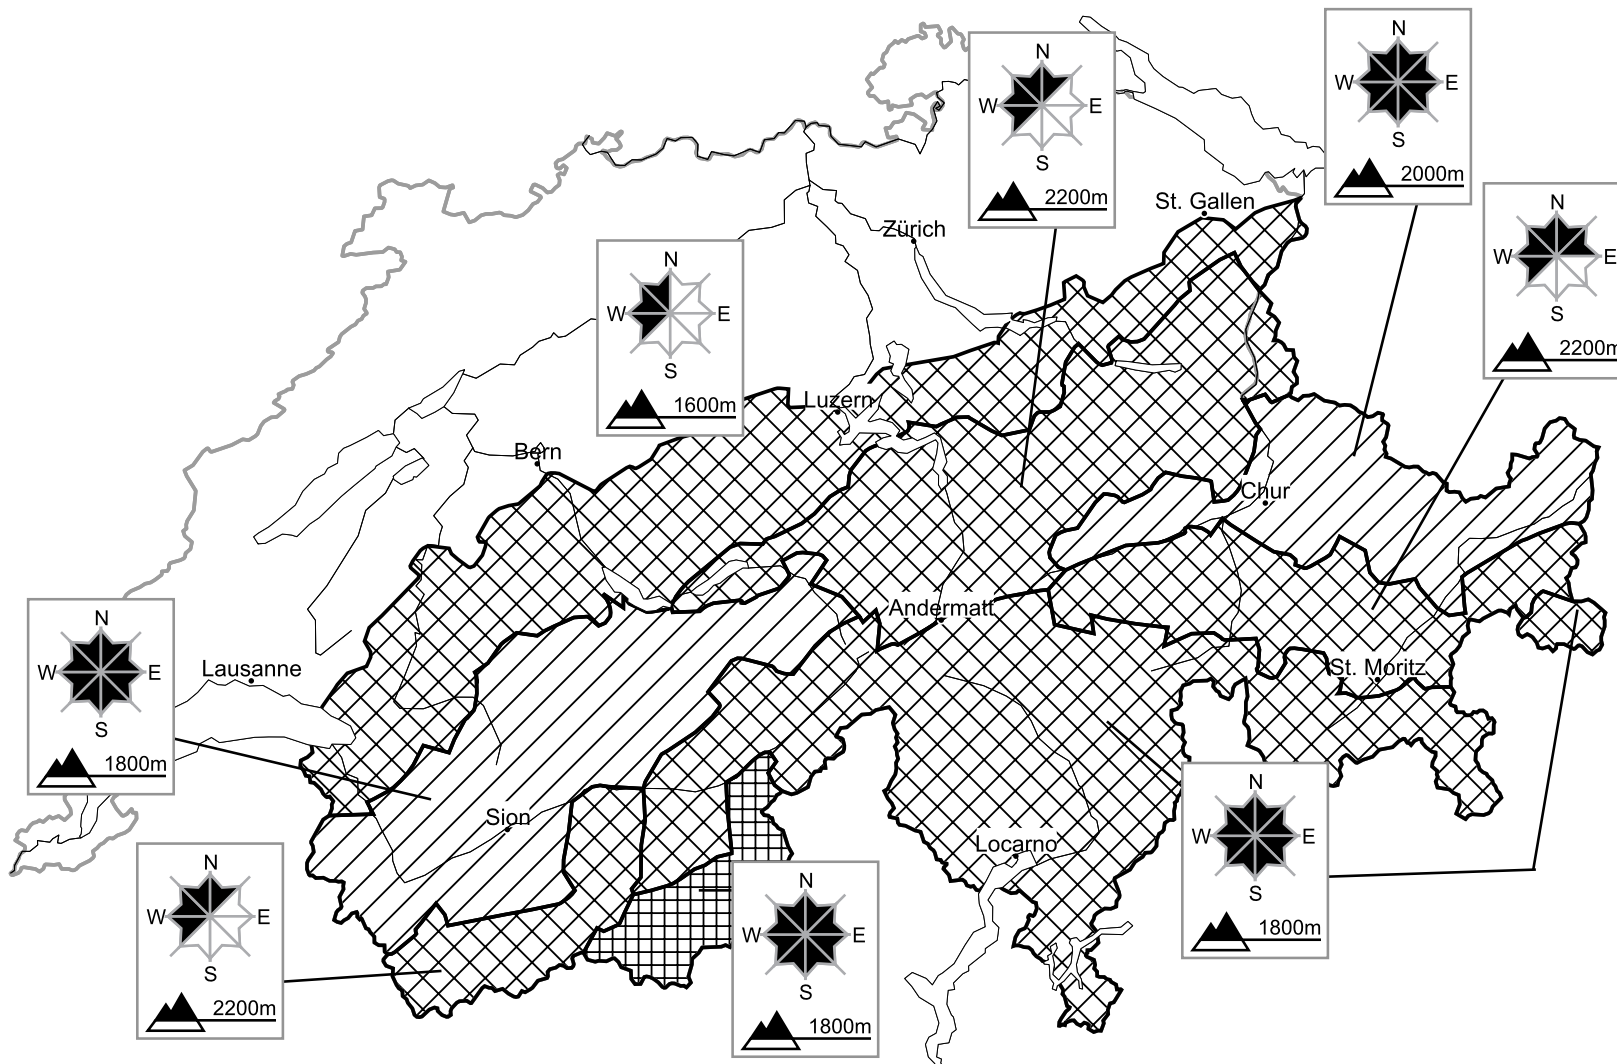

In southern Upper Valais a high avalanche danger will be encountered in some regions

Edition: 29.2.2016, 08:00 / Next update: 29.2.2016, 17:00

Danger levels

1 low

2 moderate

3 consider.

4 high

5 very high