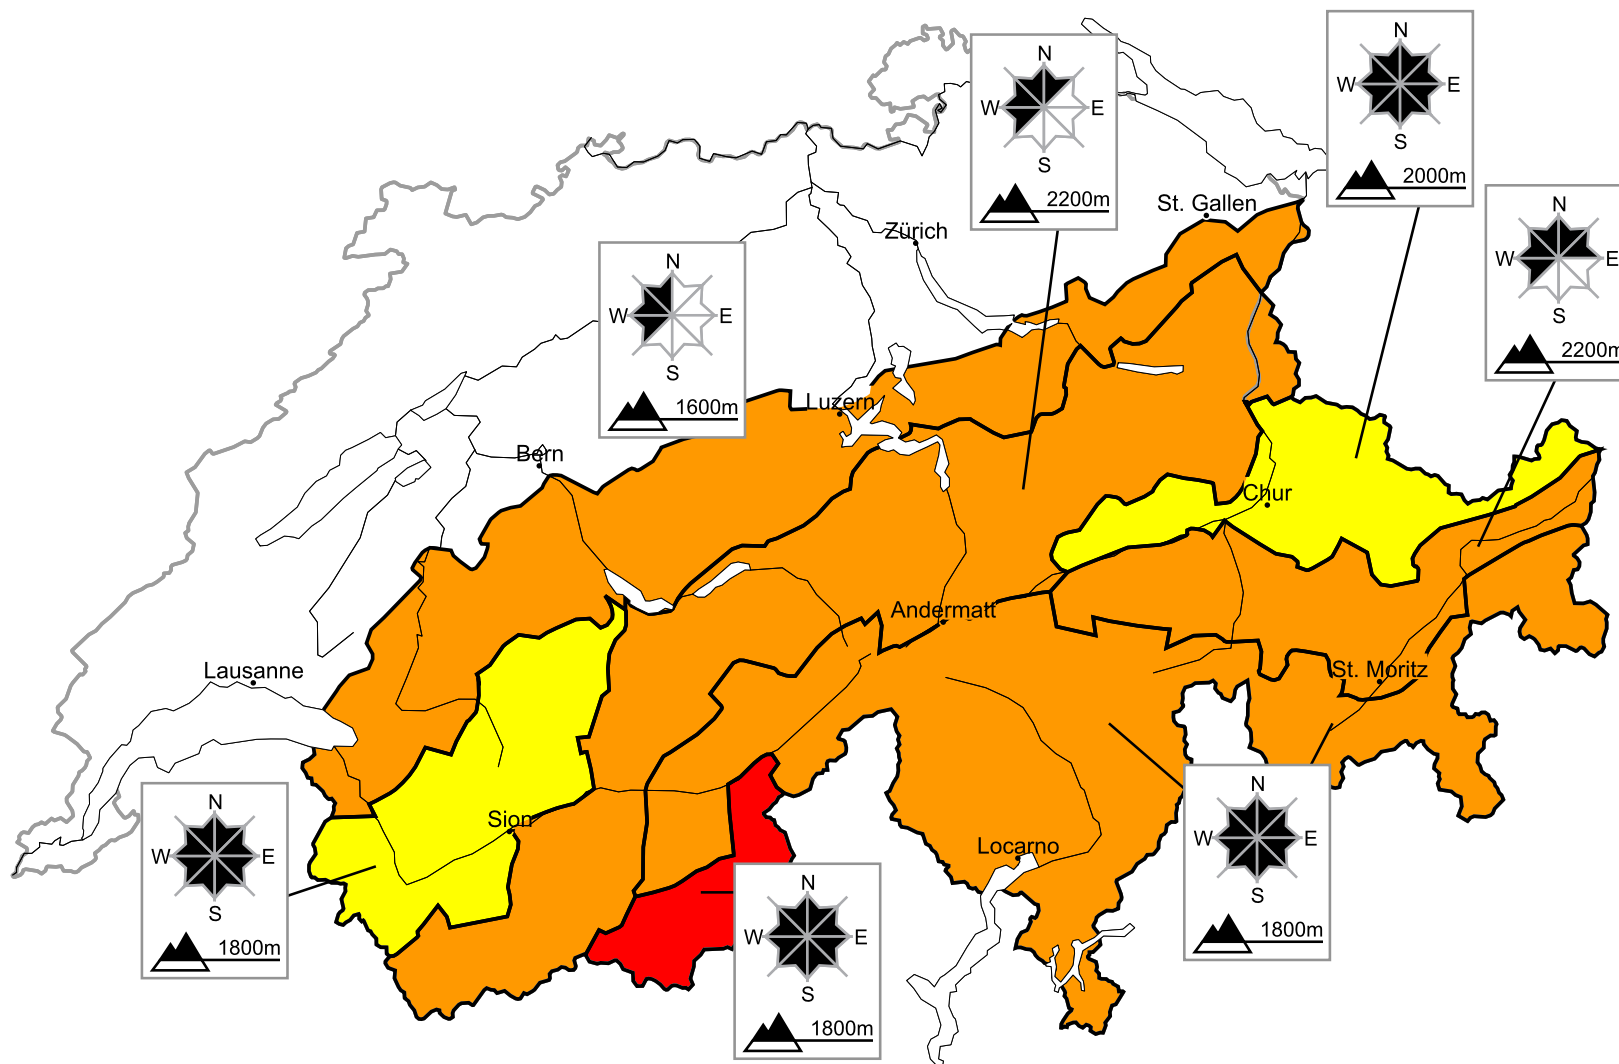

## In southern Upper Valais a high avalanche danger will be encountered in some regions

Edition: 28.2.2016, 17:00 / Next update: 29.2.2016, 08:00

Danger levels