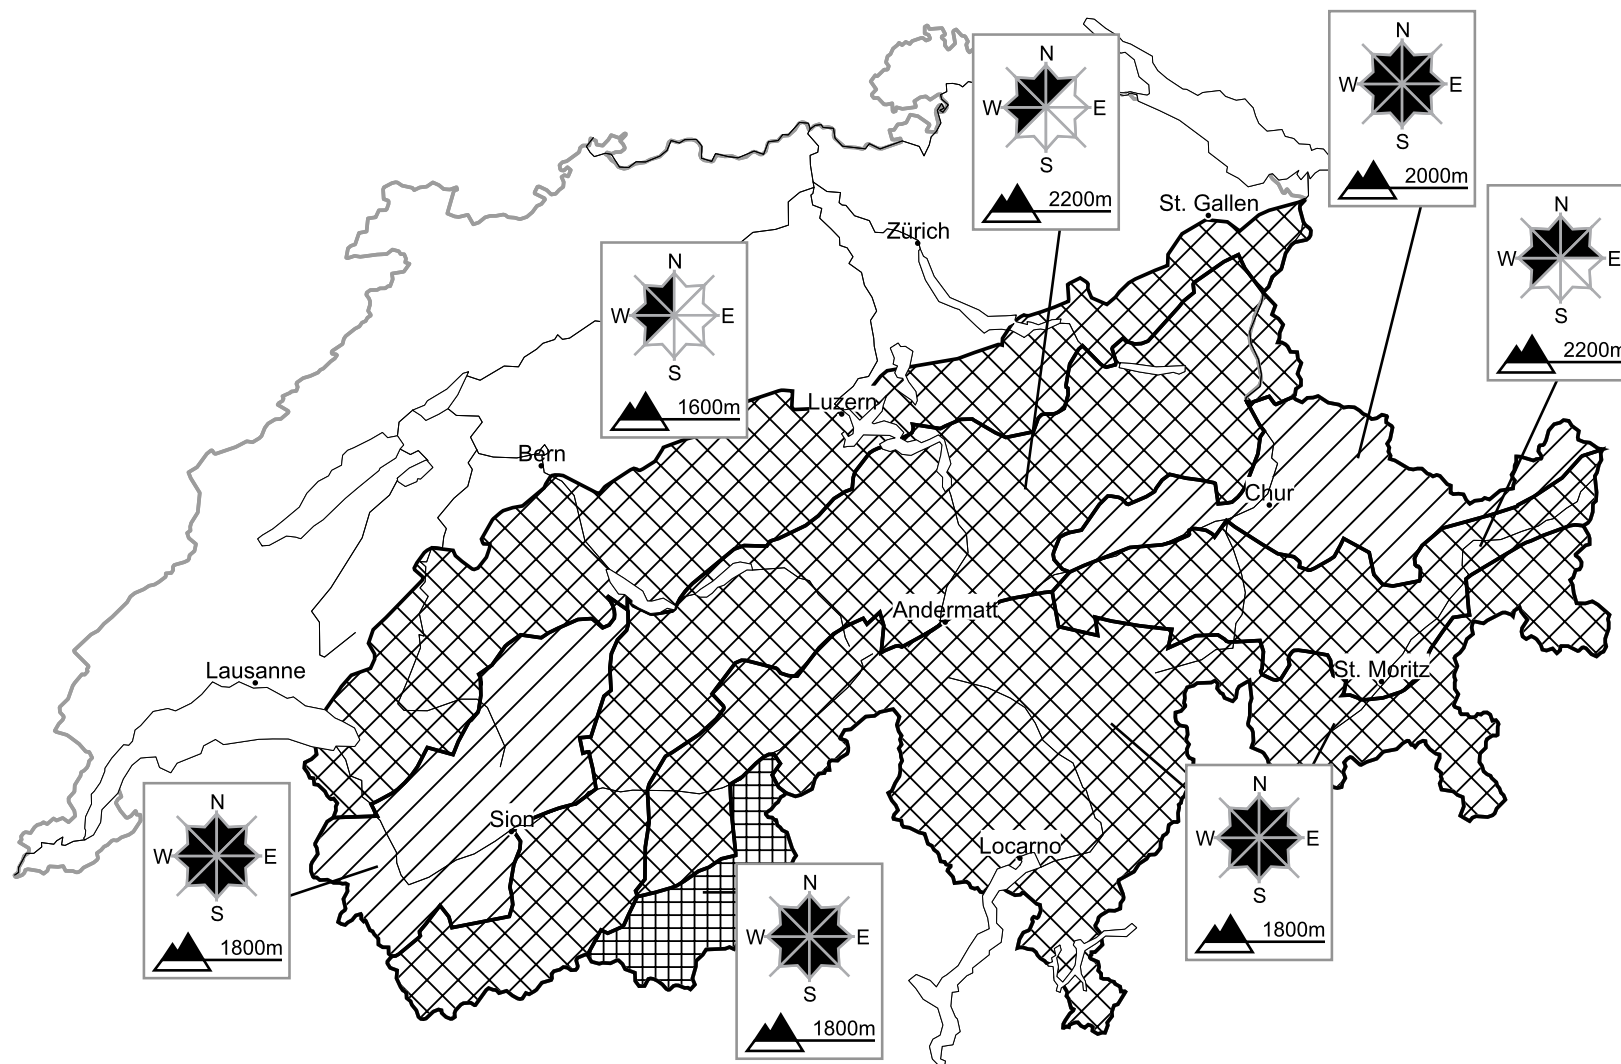

## In southern Upper Valais a high avalanche danger will be encountered in some regions

Edition: 28.2.2016, 17:00 / Next update: 29.2.2016, 08:00

Danger levels

1 low

2 moderate

3 consider.

4 high

5 very high