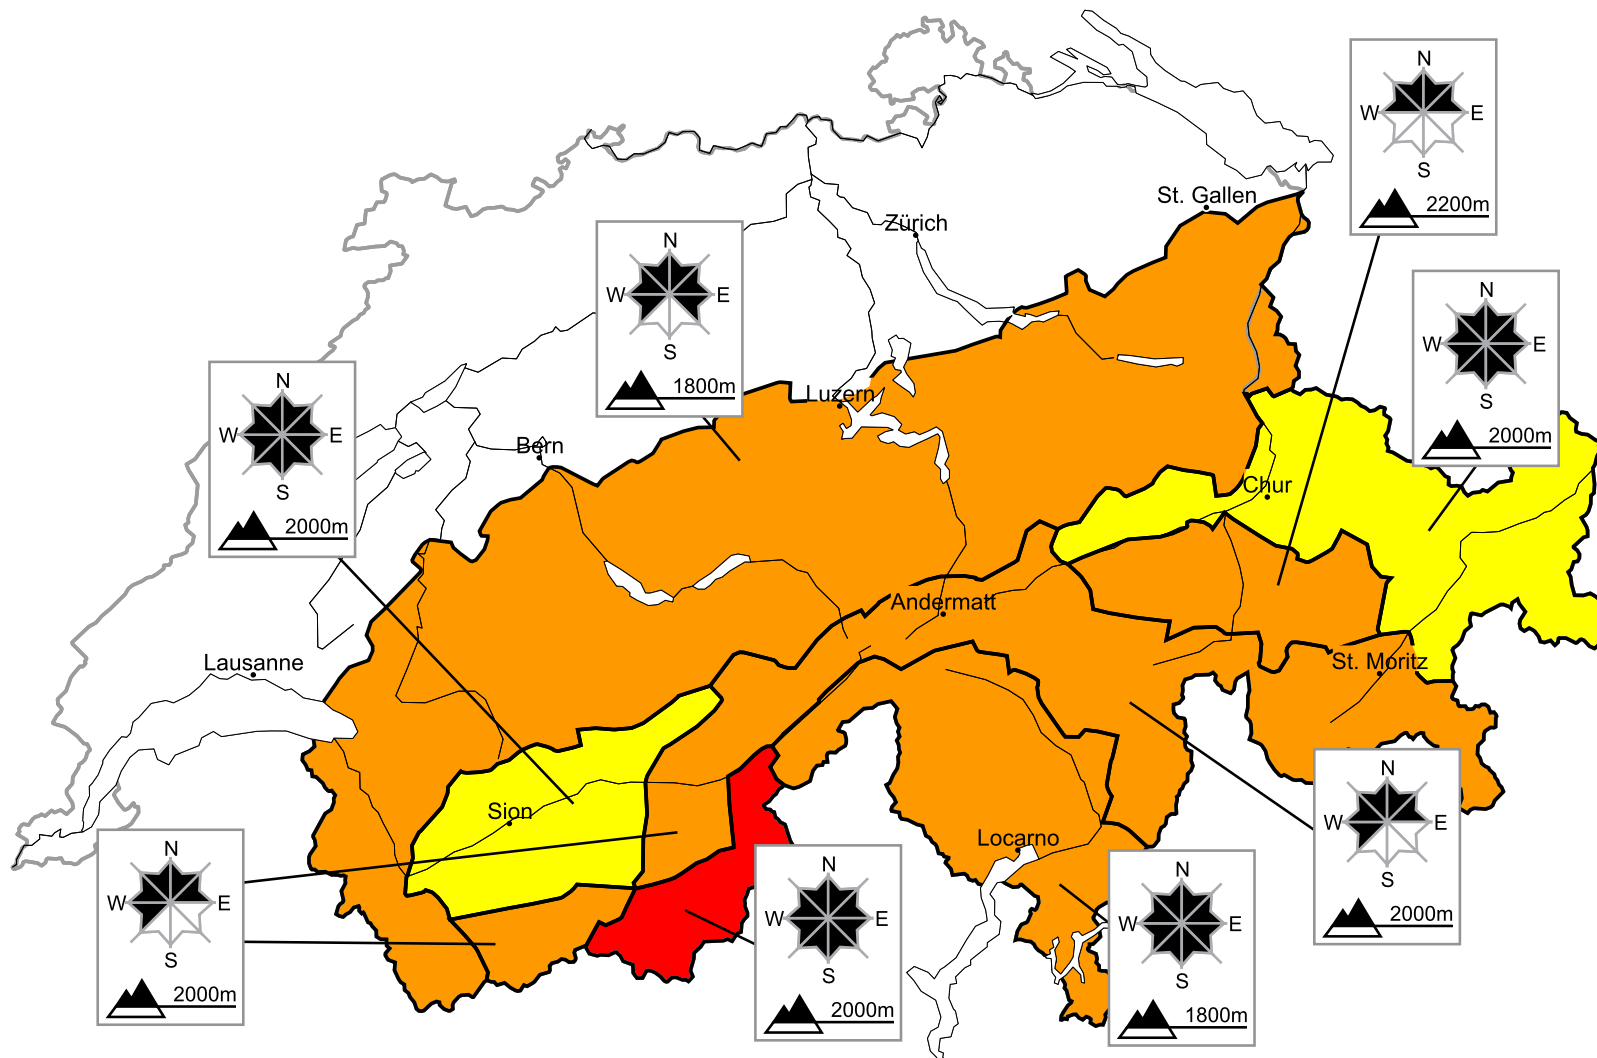

In southern Upper Valais a high avalanche danger will be encountered in some regions

Edition: 28.2.2016, 08:00 / Next update: 28.2.2016, 17:00

Danger levels

1 low

2 moderate

3 consider.

4 high

5 very high