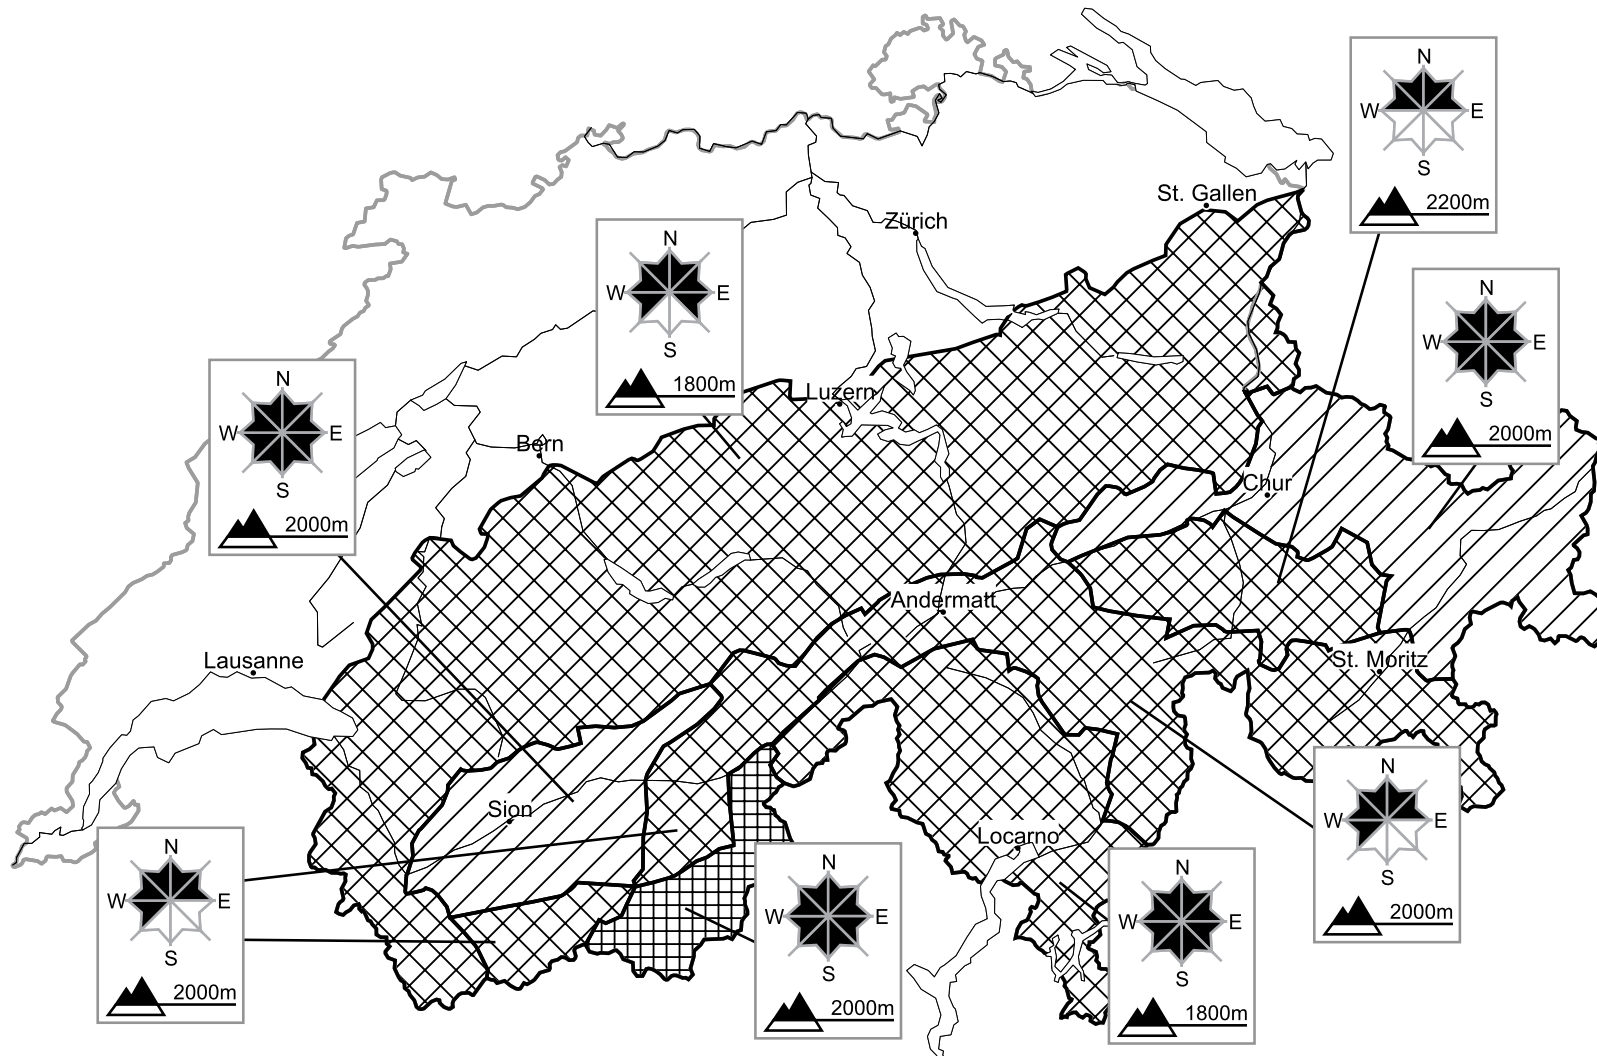

## In southern Upper Valais a high avalanche danger will be encountered in some regions

Edition: 28.2.2016, 08:00 / Next update: 28.2.2016, 17:00

Danger levels

1 low

2 moderate

3 consider.

4 high

5 very high