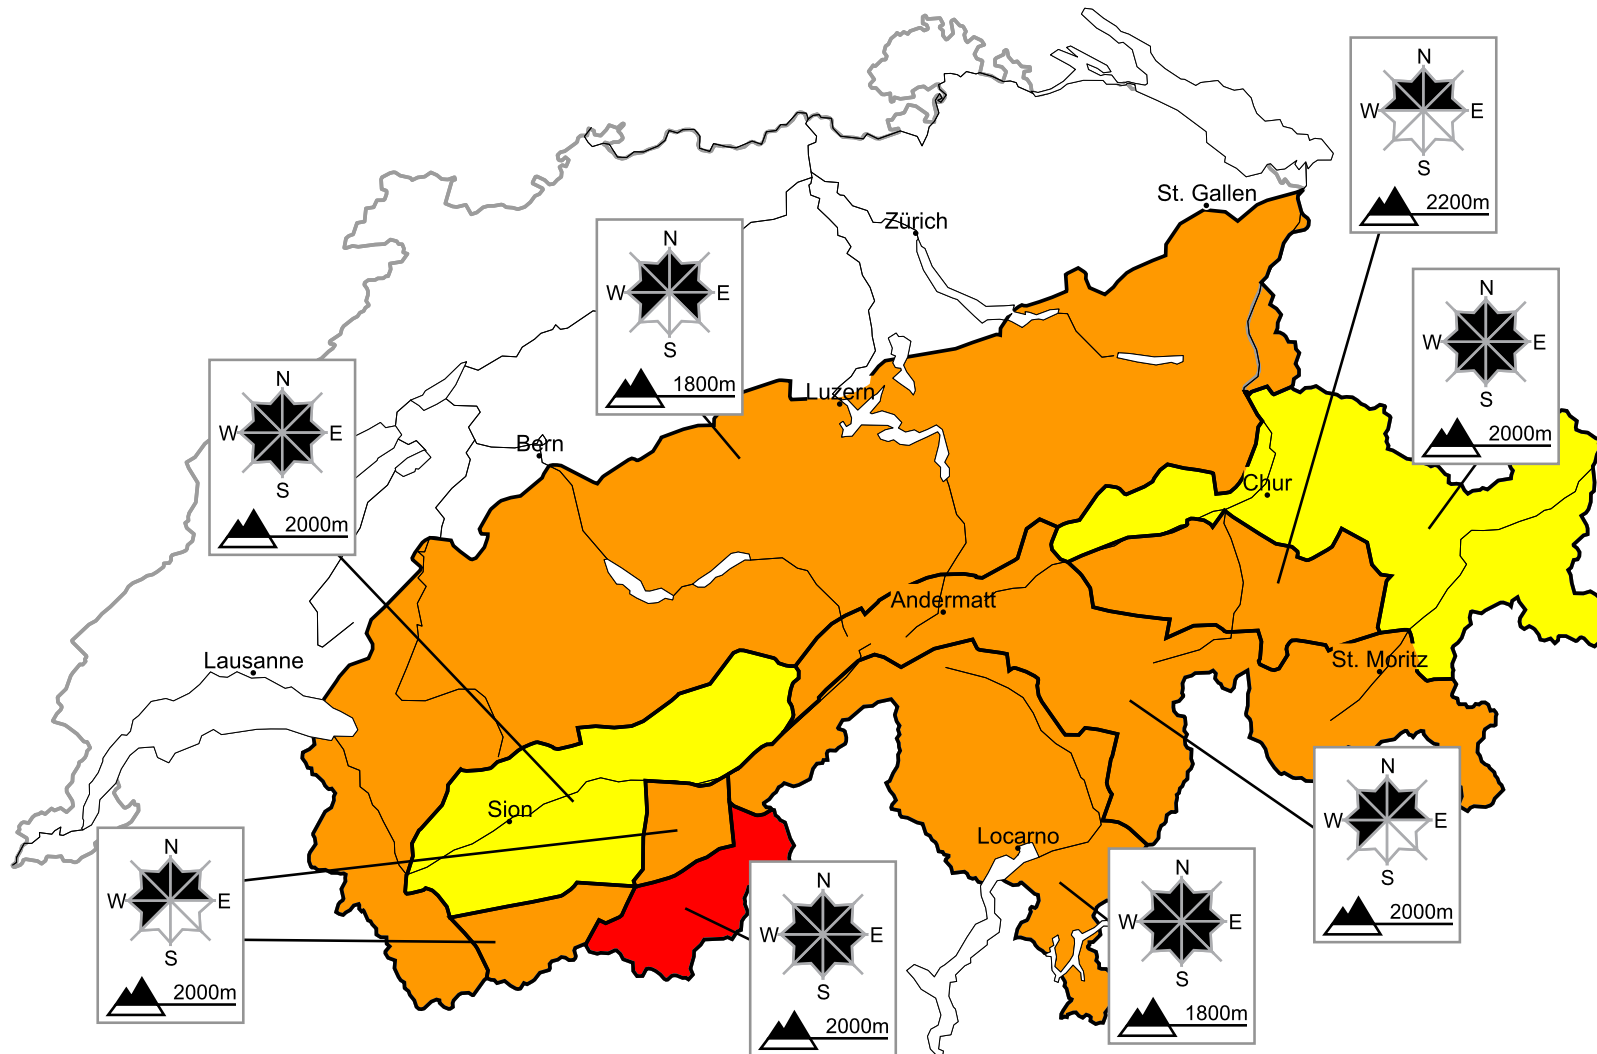

In southern Upper Valais a high avalanche danger will be encountered in some regions

Edition: 27.2.2016, 17:00 / Next update: 28.2.2016, 08:00

Danger levels