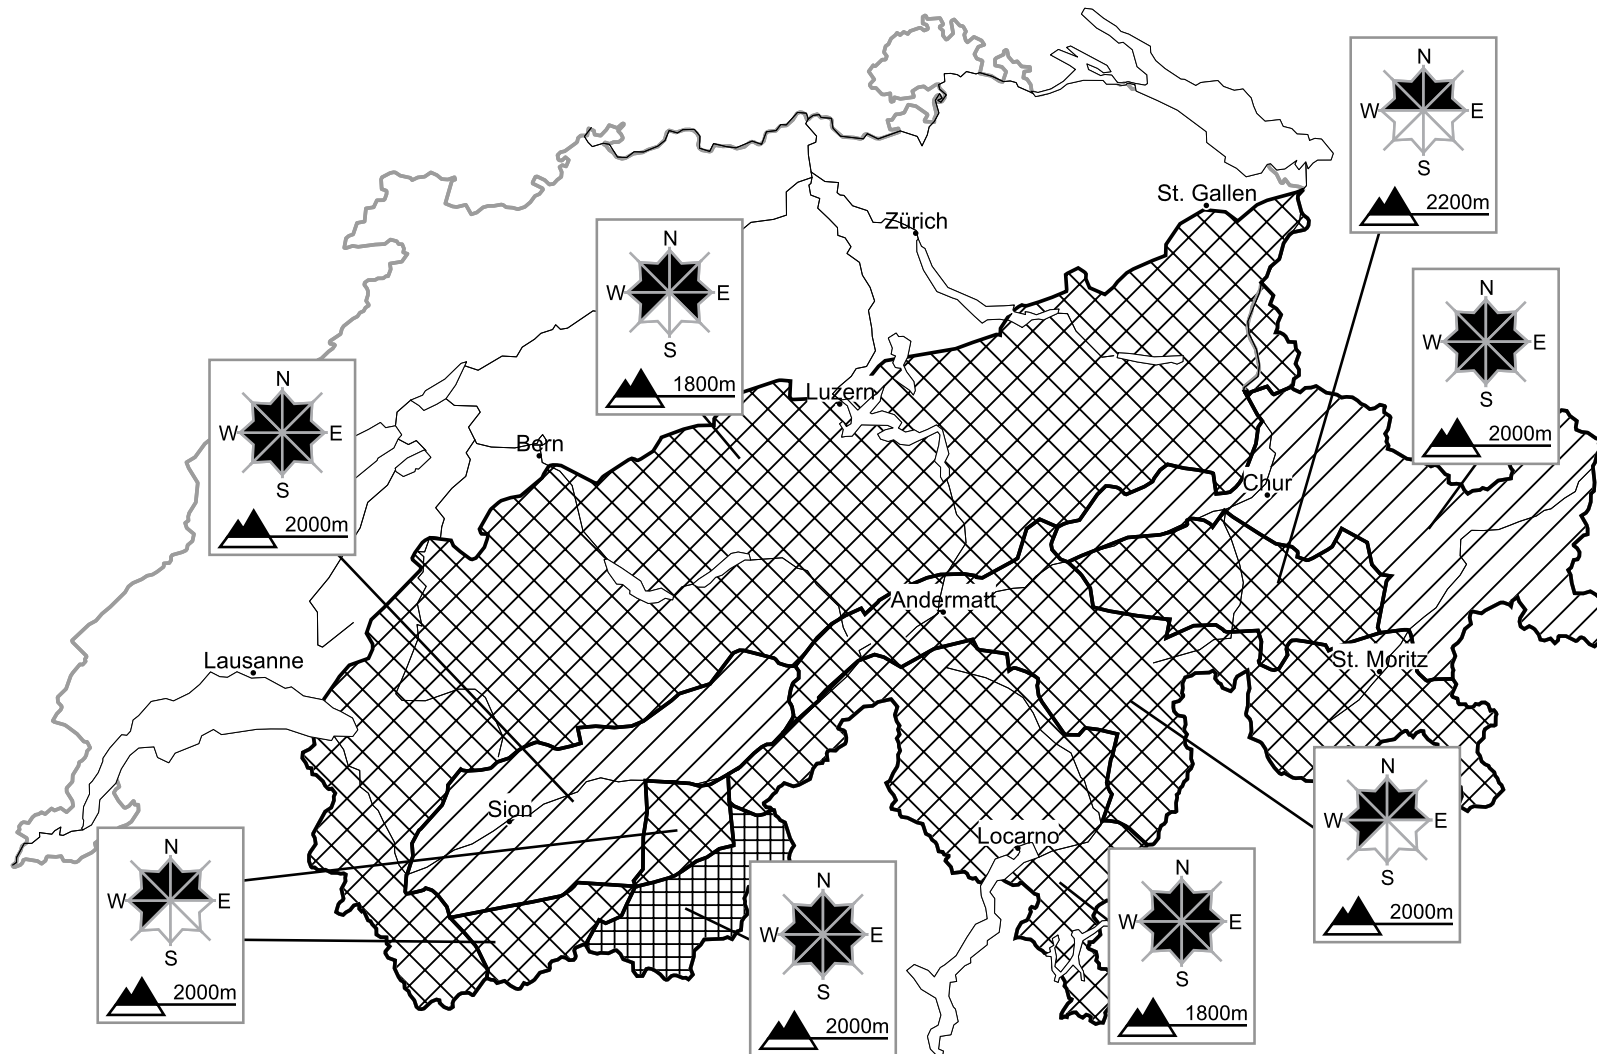

## In southern Upper Valais a high avalanche danger will be encountered in some regions

Edition: 27.2.2016, 17:00 / Next update: 28.2.2016, 08:00

Danger levels

1 low

2 moderate

3 consider.

4 high

5 very high