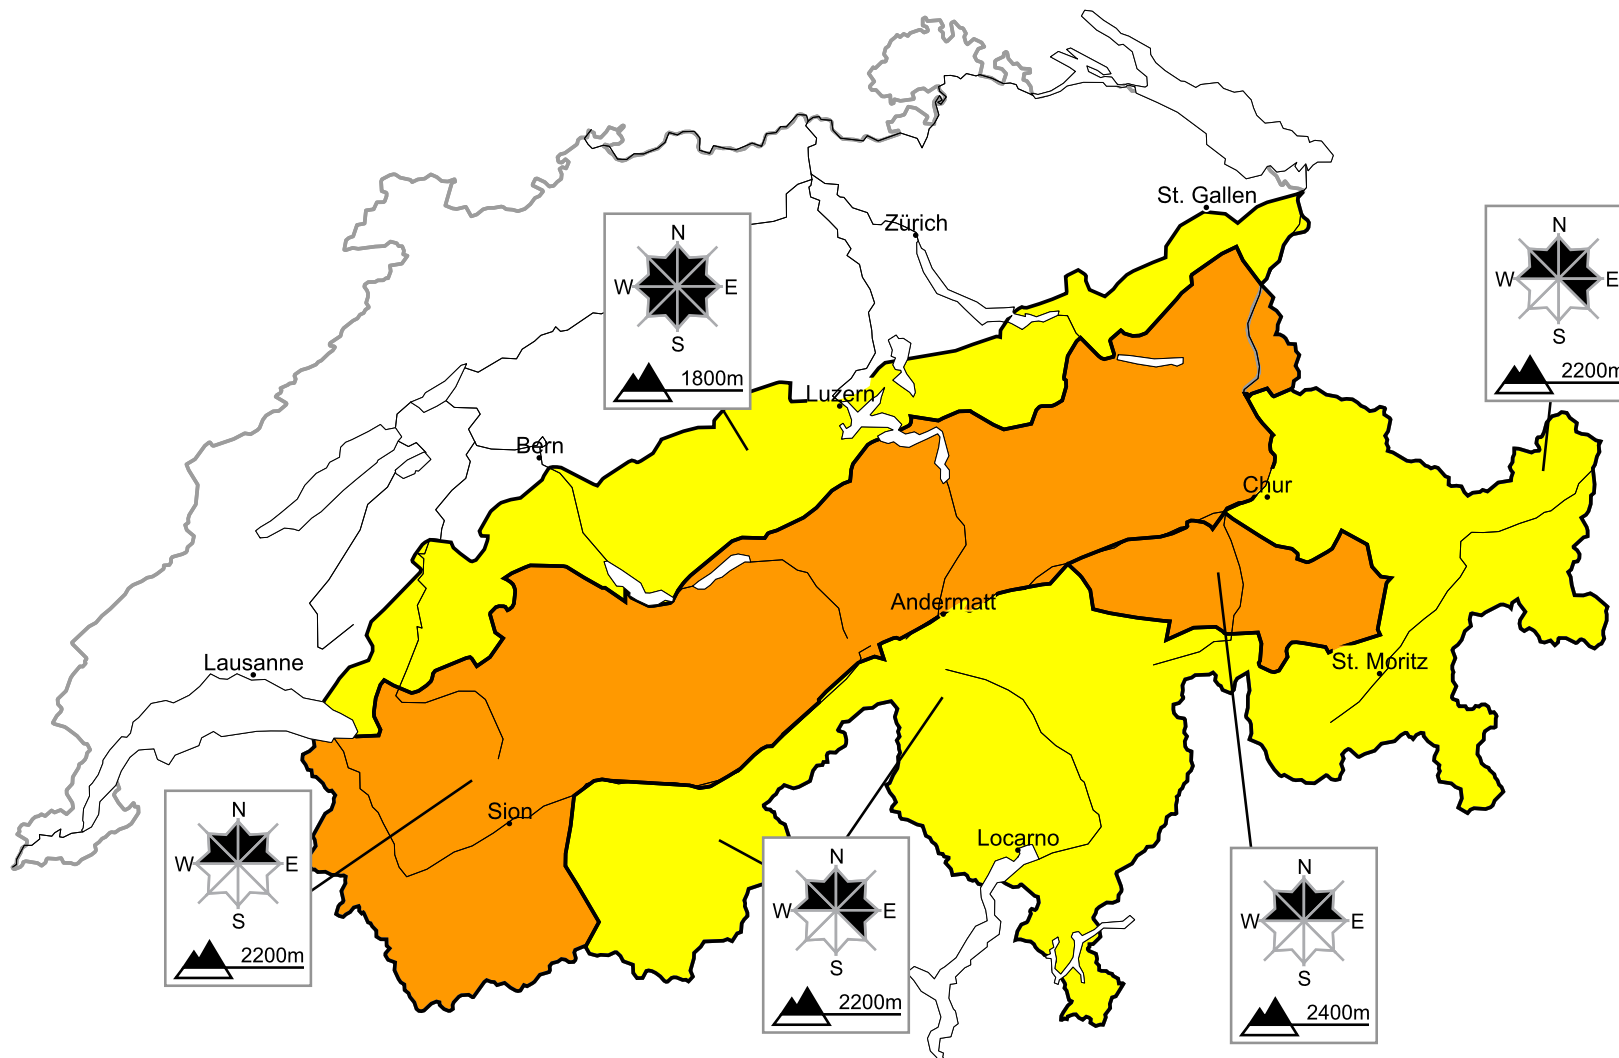

Considerable avalanche danger will be encountered over a wide area

Edition: 27.2.2016, 08:00 / Next update: 27.2.2016, 17:00

Danger levels

1 low

2 moderate

3 consider.

4 high

5 very high