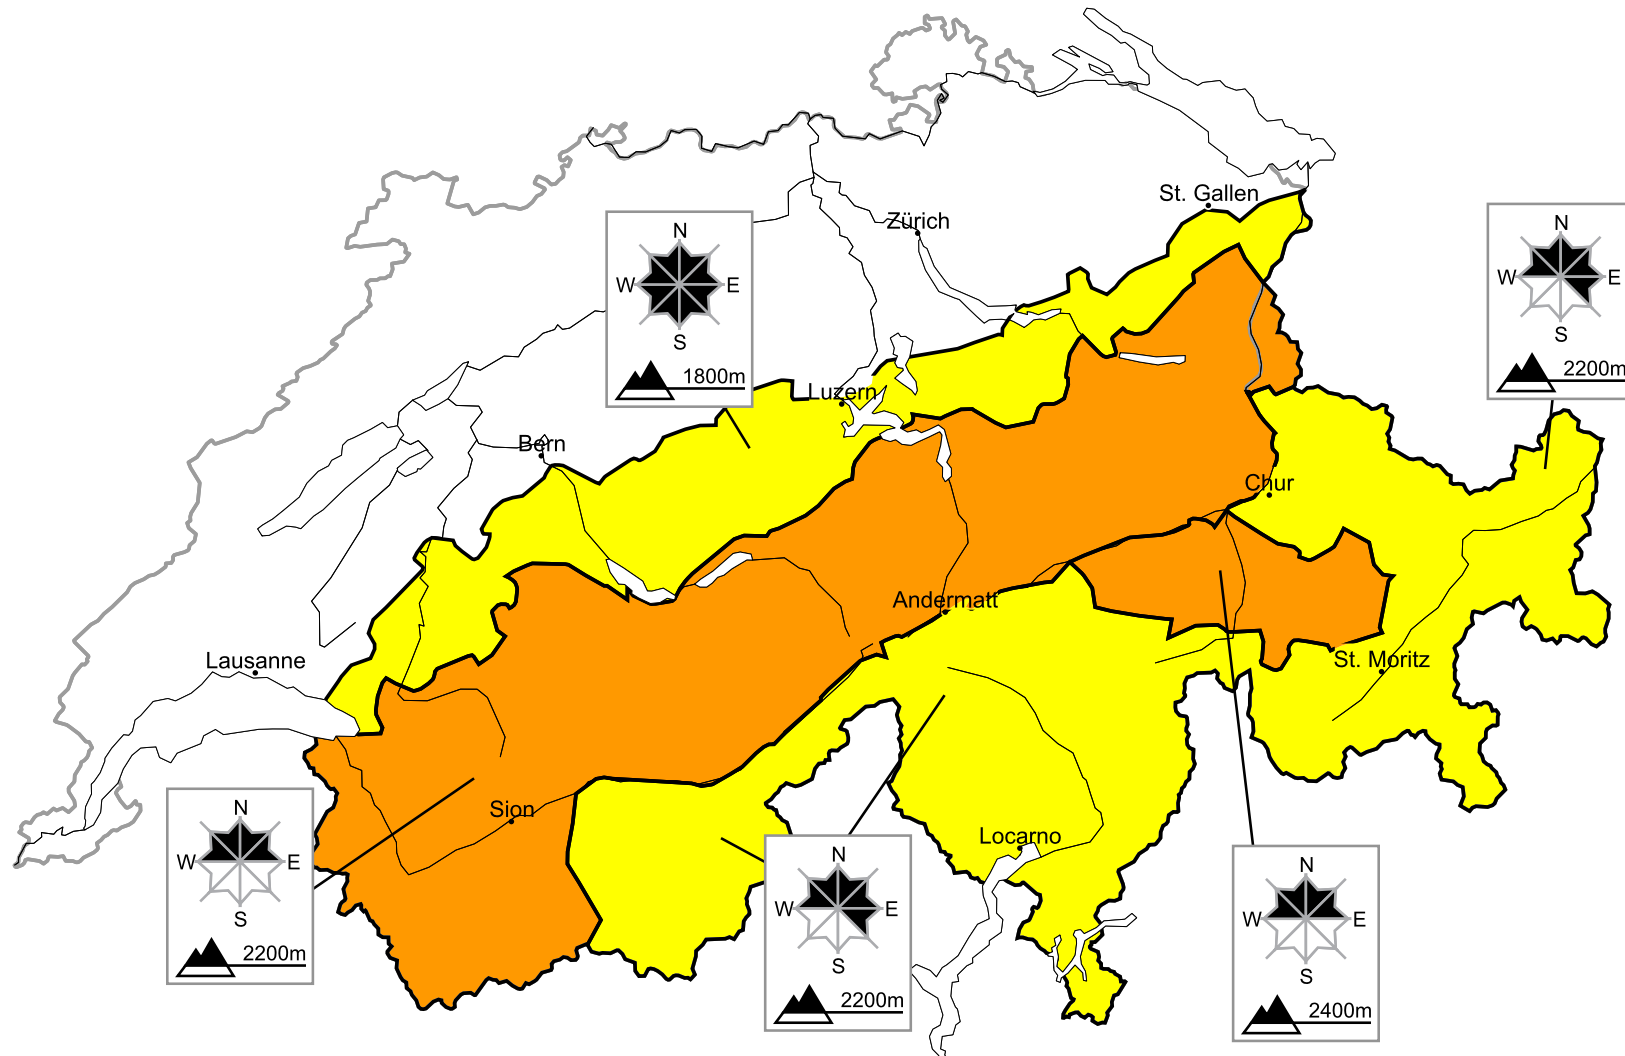

Considerable avalanche danger will be encountered over a wide area

Edition: 26.2.2016, 17:00 / Next update: 27.2.2016, 08:00

Danger levels

1 low

2 moderate

3 consider.

4 high

5 very high