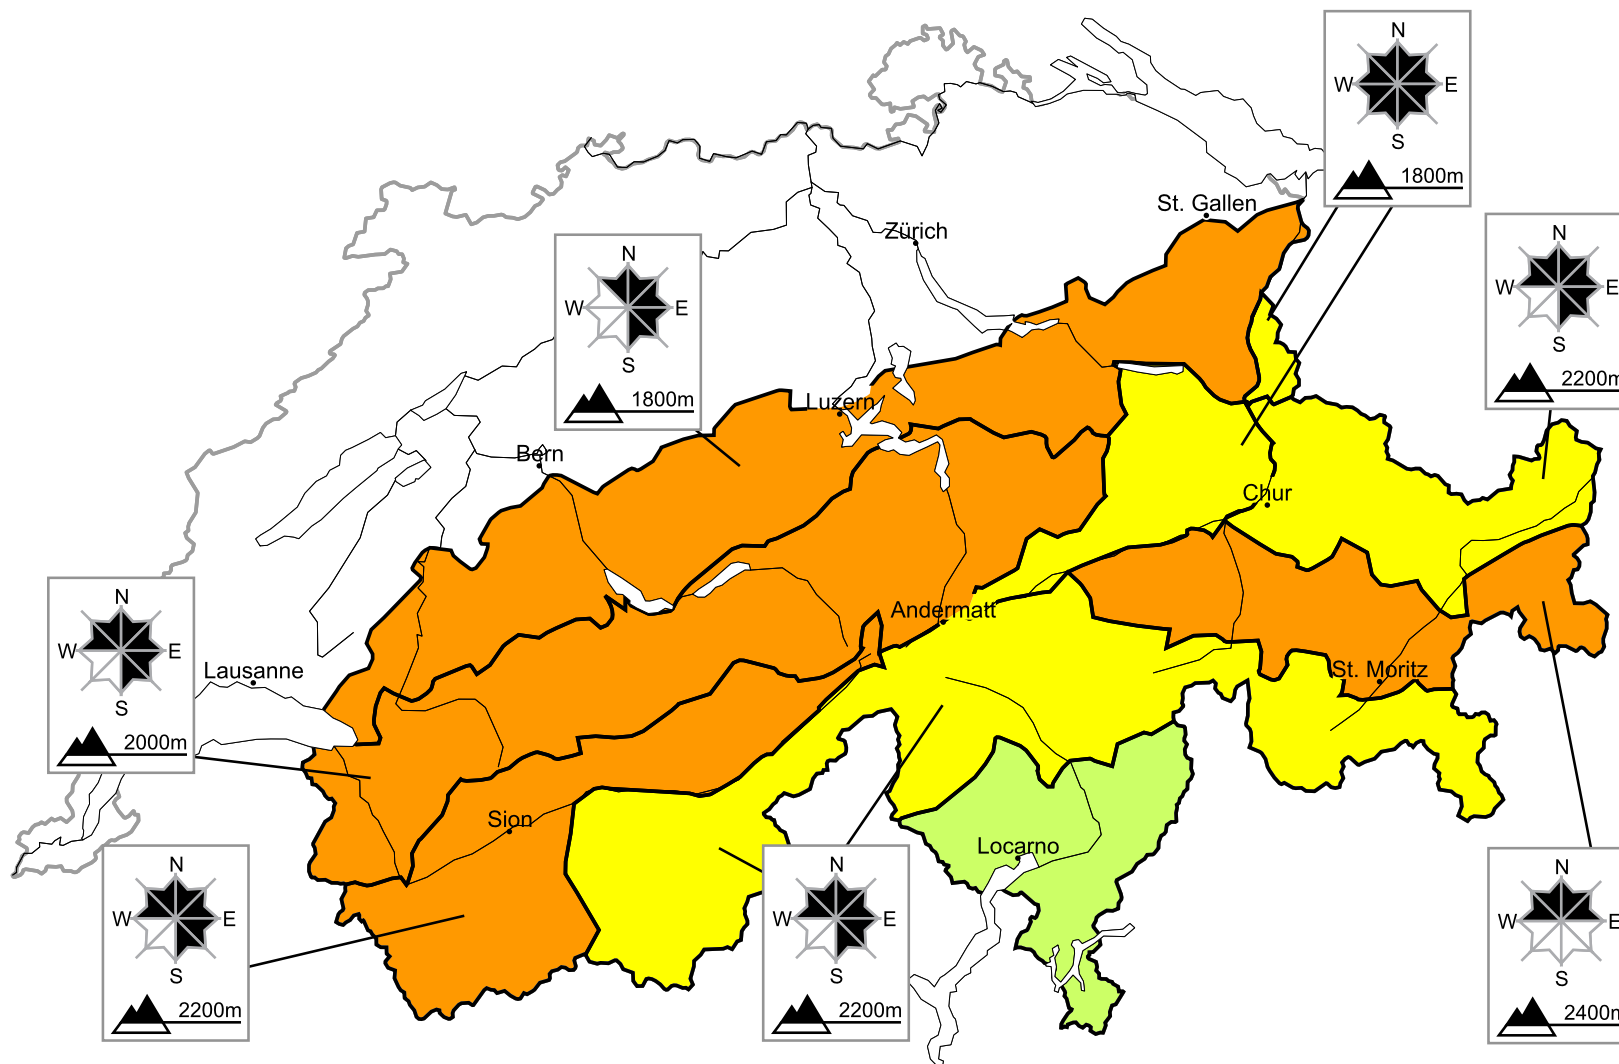

Considerable avalanche danger will be encountered over a wide area

Edition: 26.2.2016, 08:00 / Next update: 26.2.2016, 17:00

Danger levels