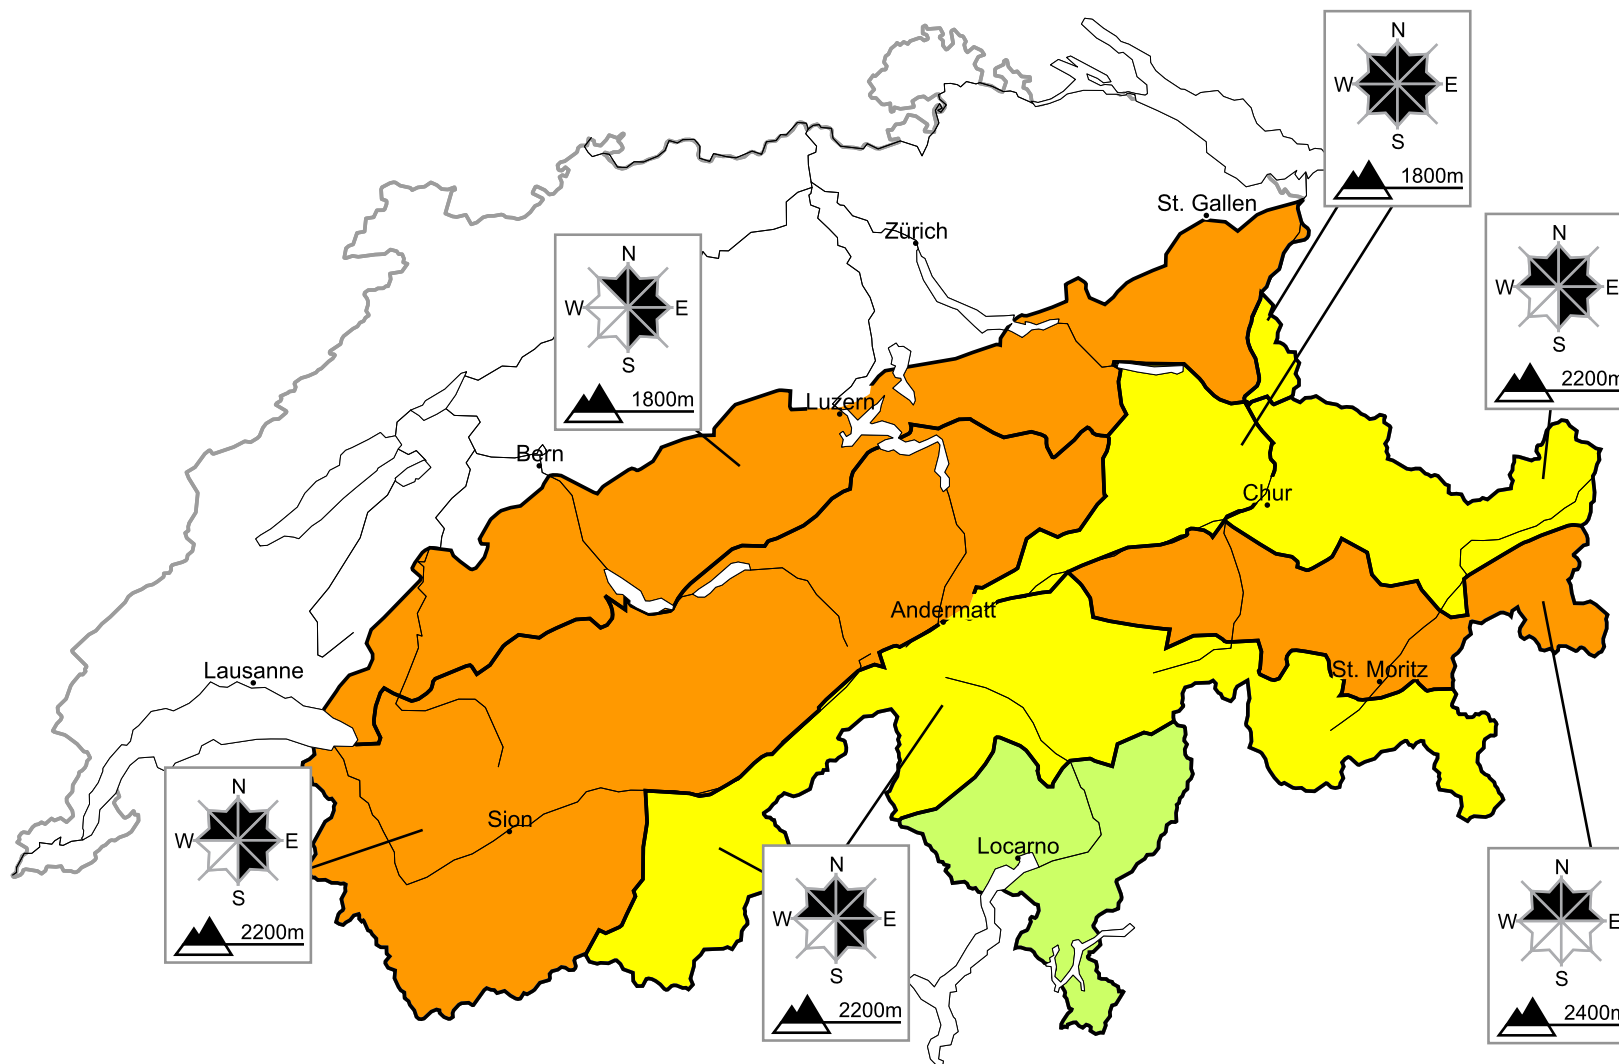

Considerable avalanche danger will be encountered over a wide area

Edition: 25.2.2016, 17:00 / Next update: 26.2.2016, 08:00

Danger levels

- 1 low
- 2 moderate
- 3 consider.
- 4 high
- 5 very high