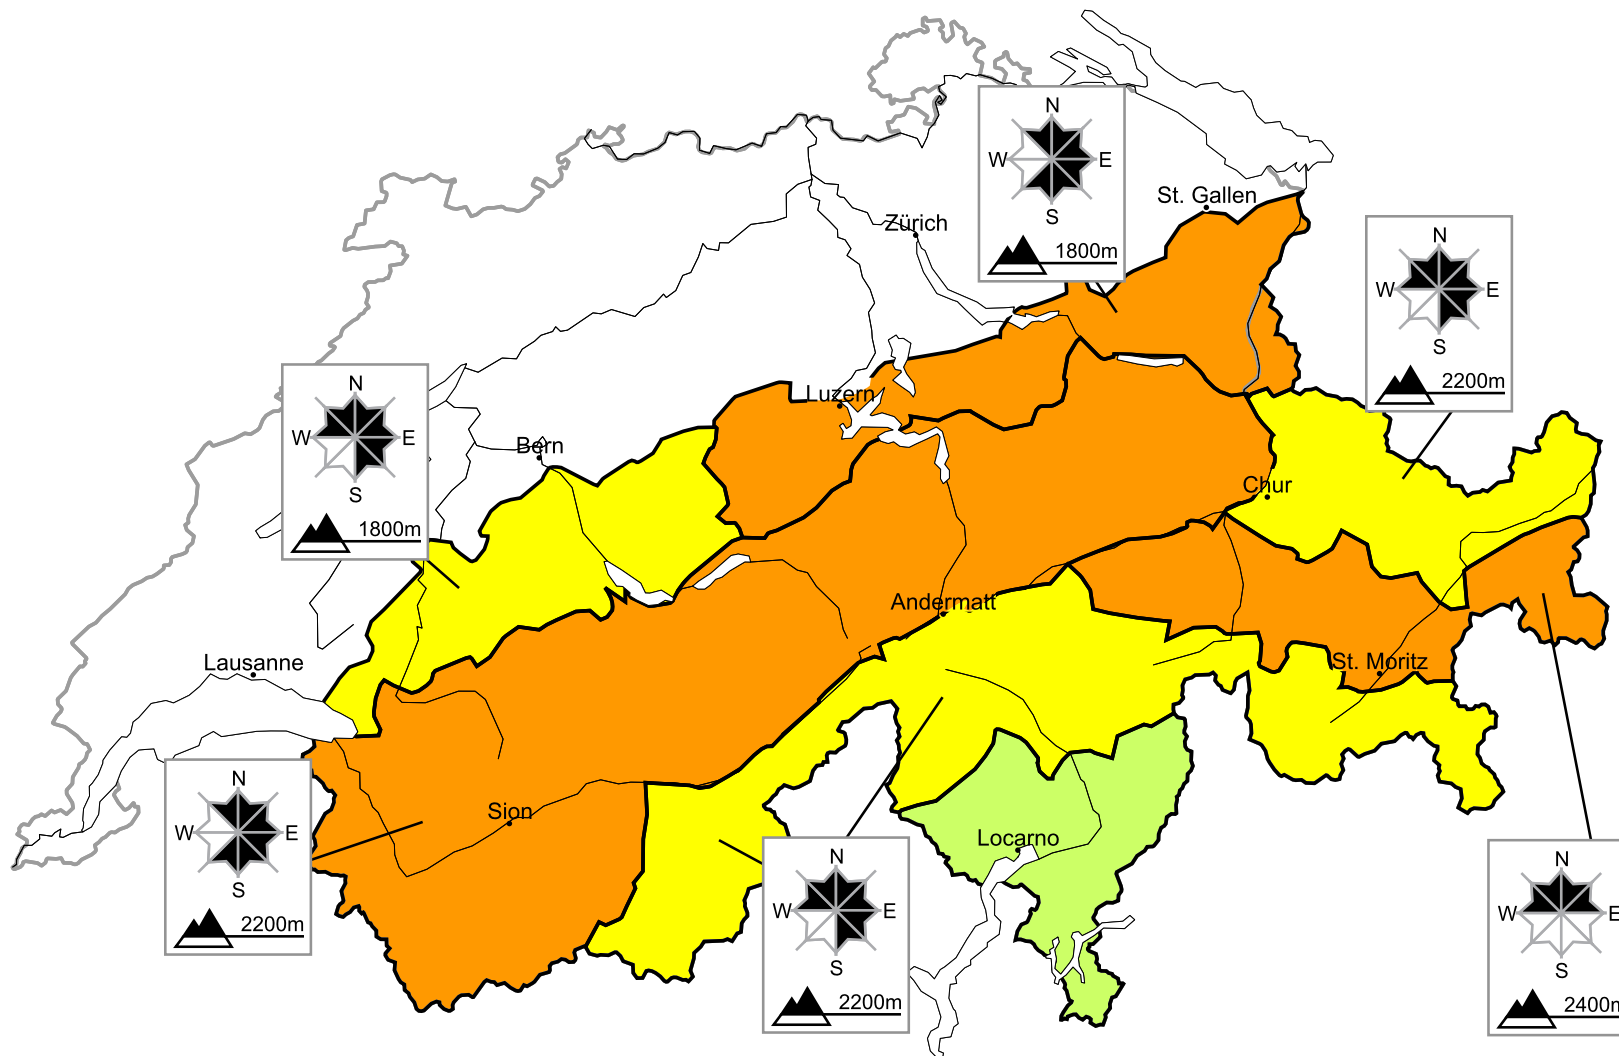

## Considerable avalanche danger will be encountered over a wide area

Edition: 24.2.2016, 17:00 / Next update: 25.2.2016, 08:00

Danger levels