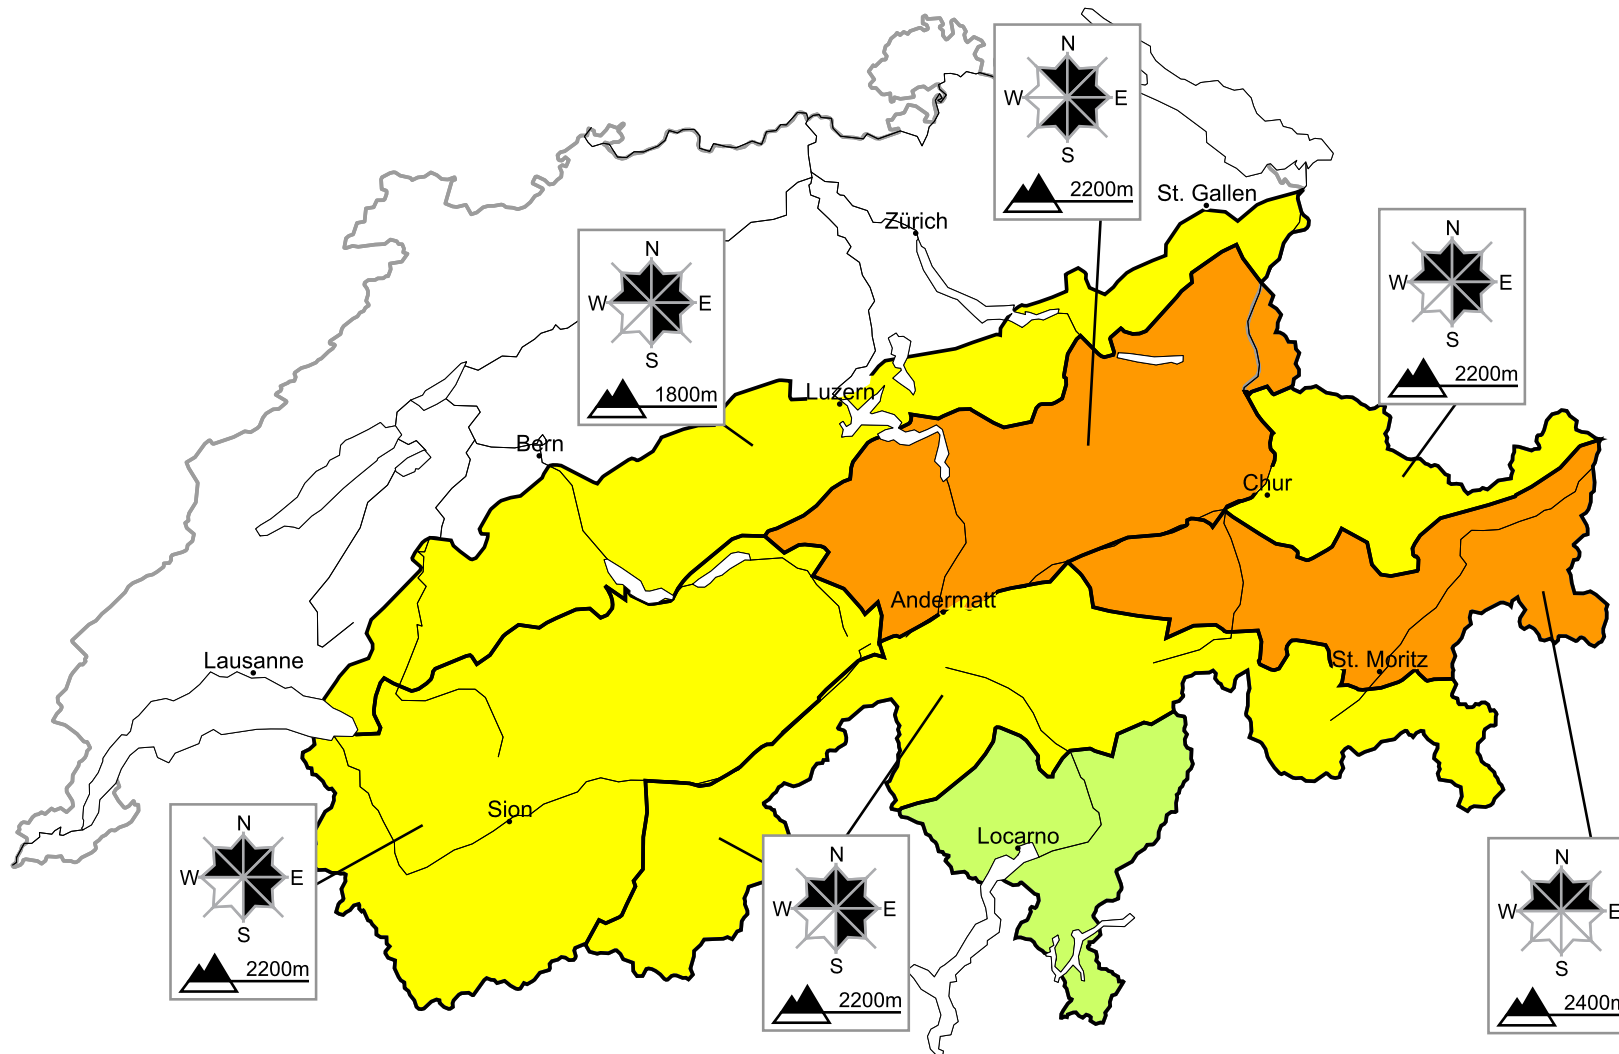

## Considerable avalanche danger will be encountered in some regions

Edition: 24.2.2016, 08:00 / Next update: 24.2.2016, 17:00

Danger levels