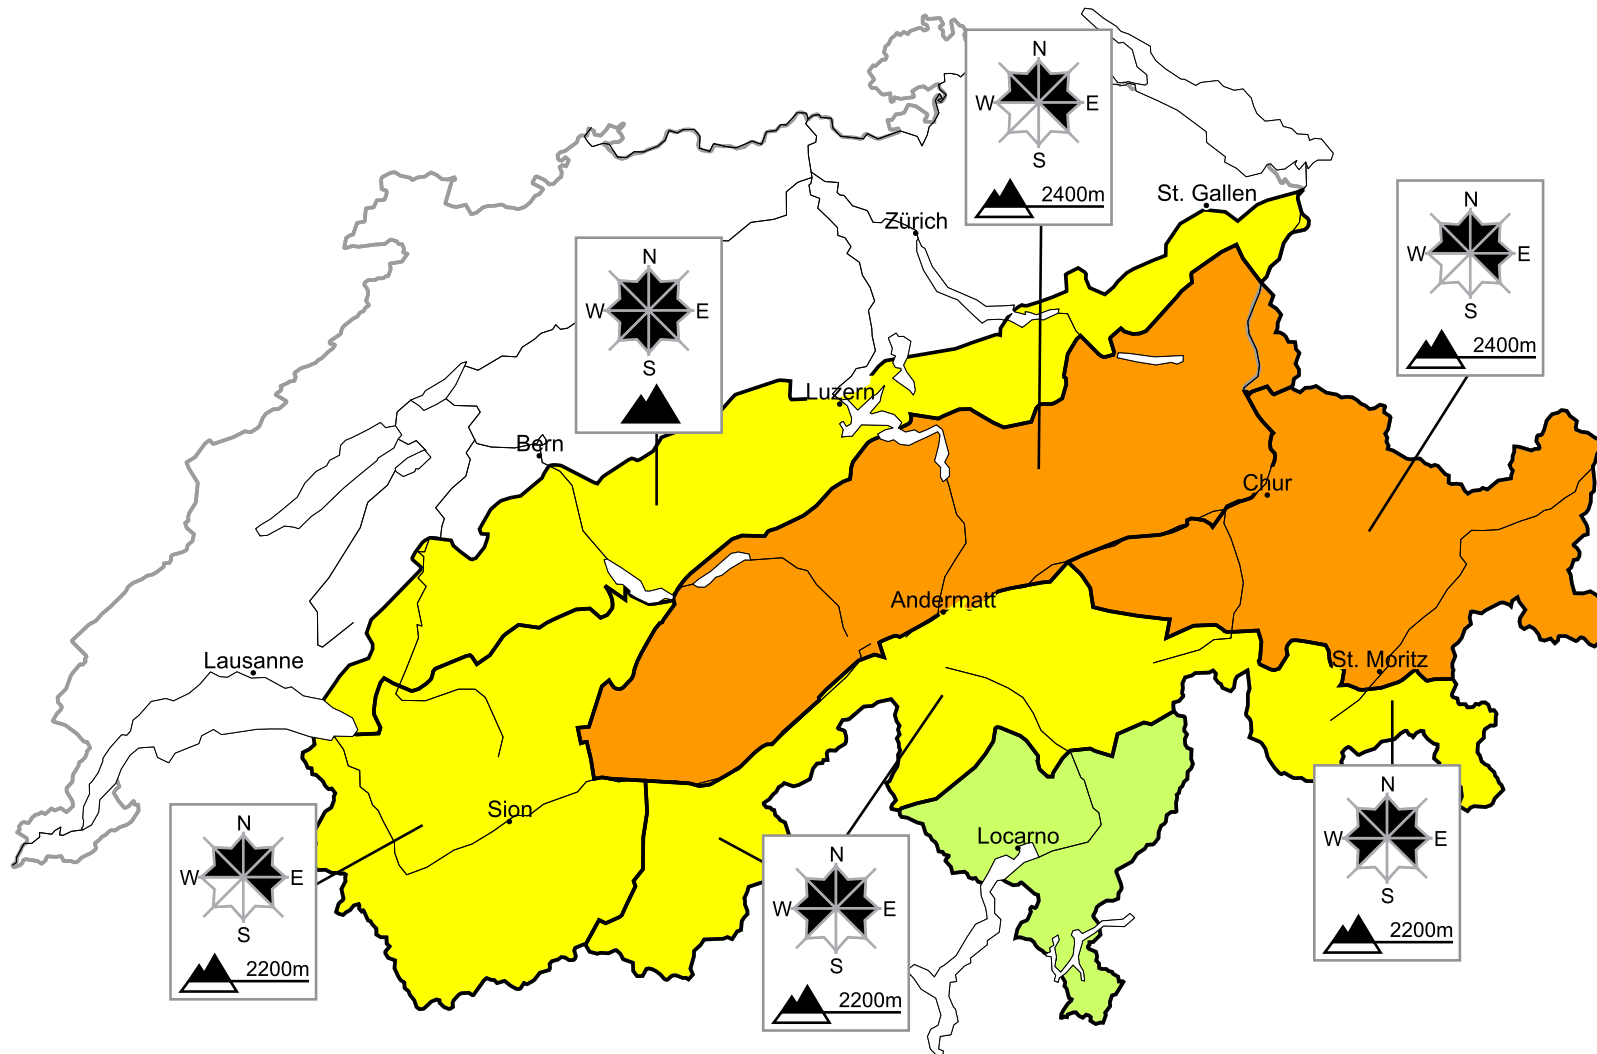

Considerable avalanche danger will be encountered over a wide area

Edition: 22.2.2016, 08:00 / Next update: 22.2.2016, 17:00

Danger levels

- 1 low
- 2 moderate
- 3 consider.
- 4 high
- 5 very high