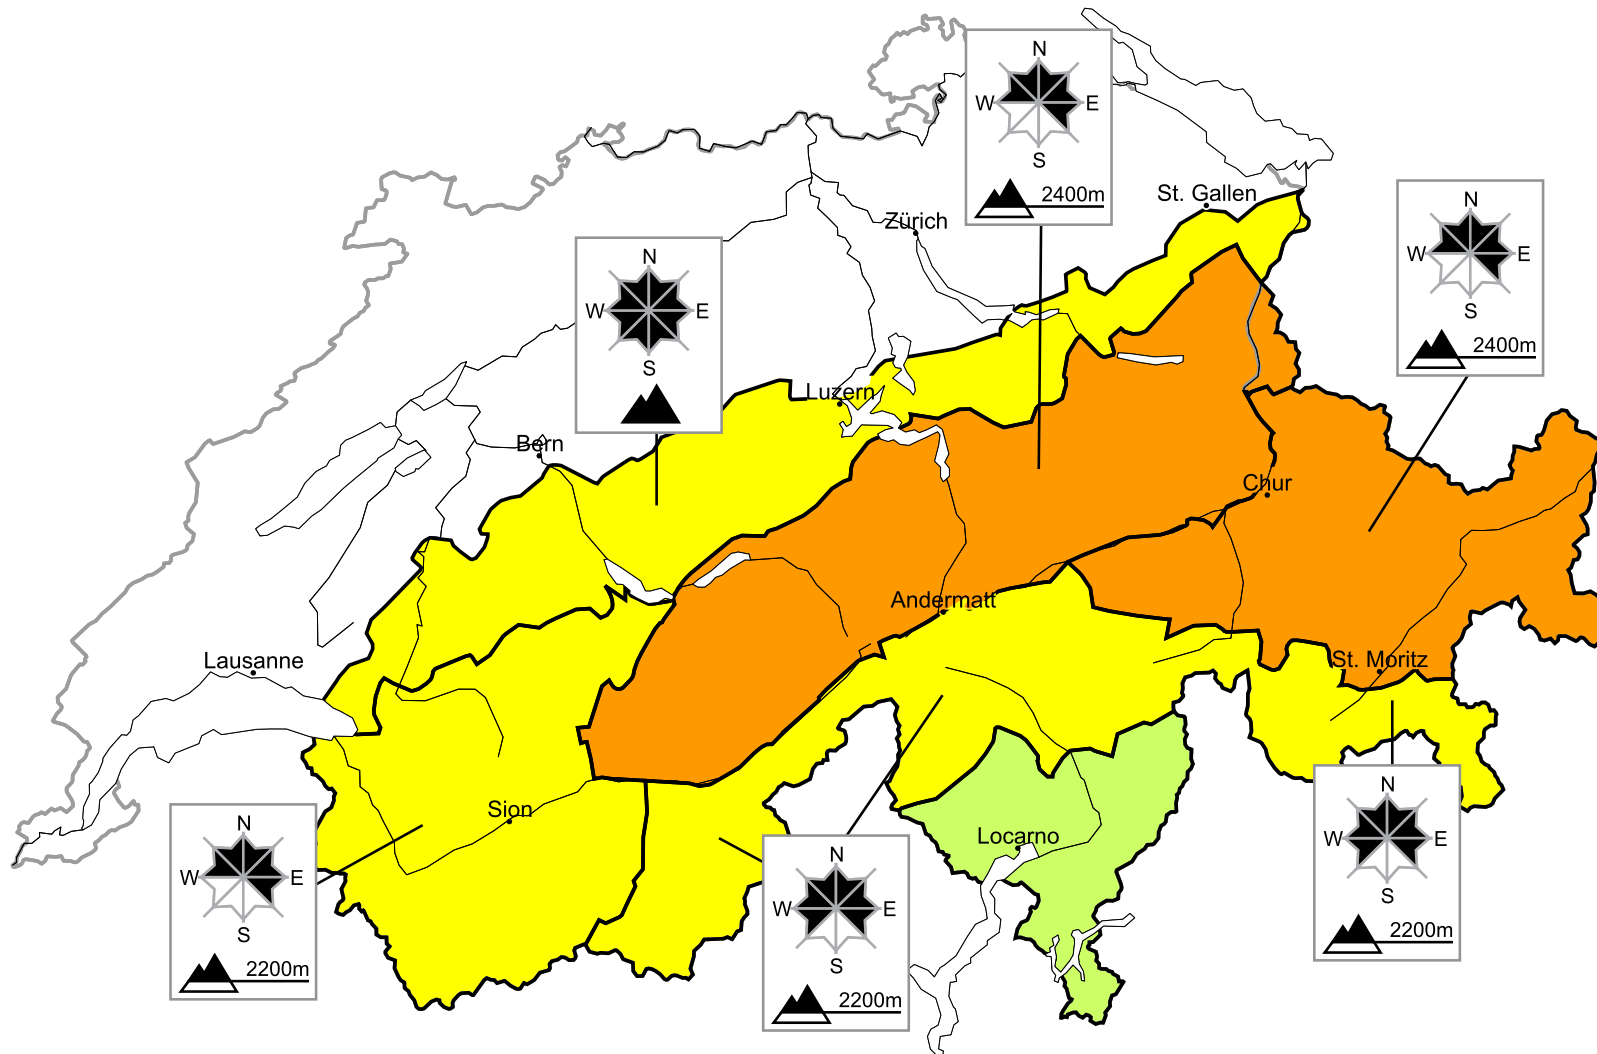

Considerable avalanche danger will be encountered over a wide area

Edition: 21.2.2016, 17:00 / Next update: 22.2.2016, 08:00

Danger levels

- 1 low
- 2 moderate
- 3 consider.
- 4 high
- 5 very high