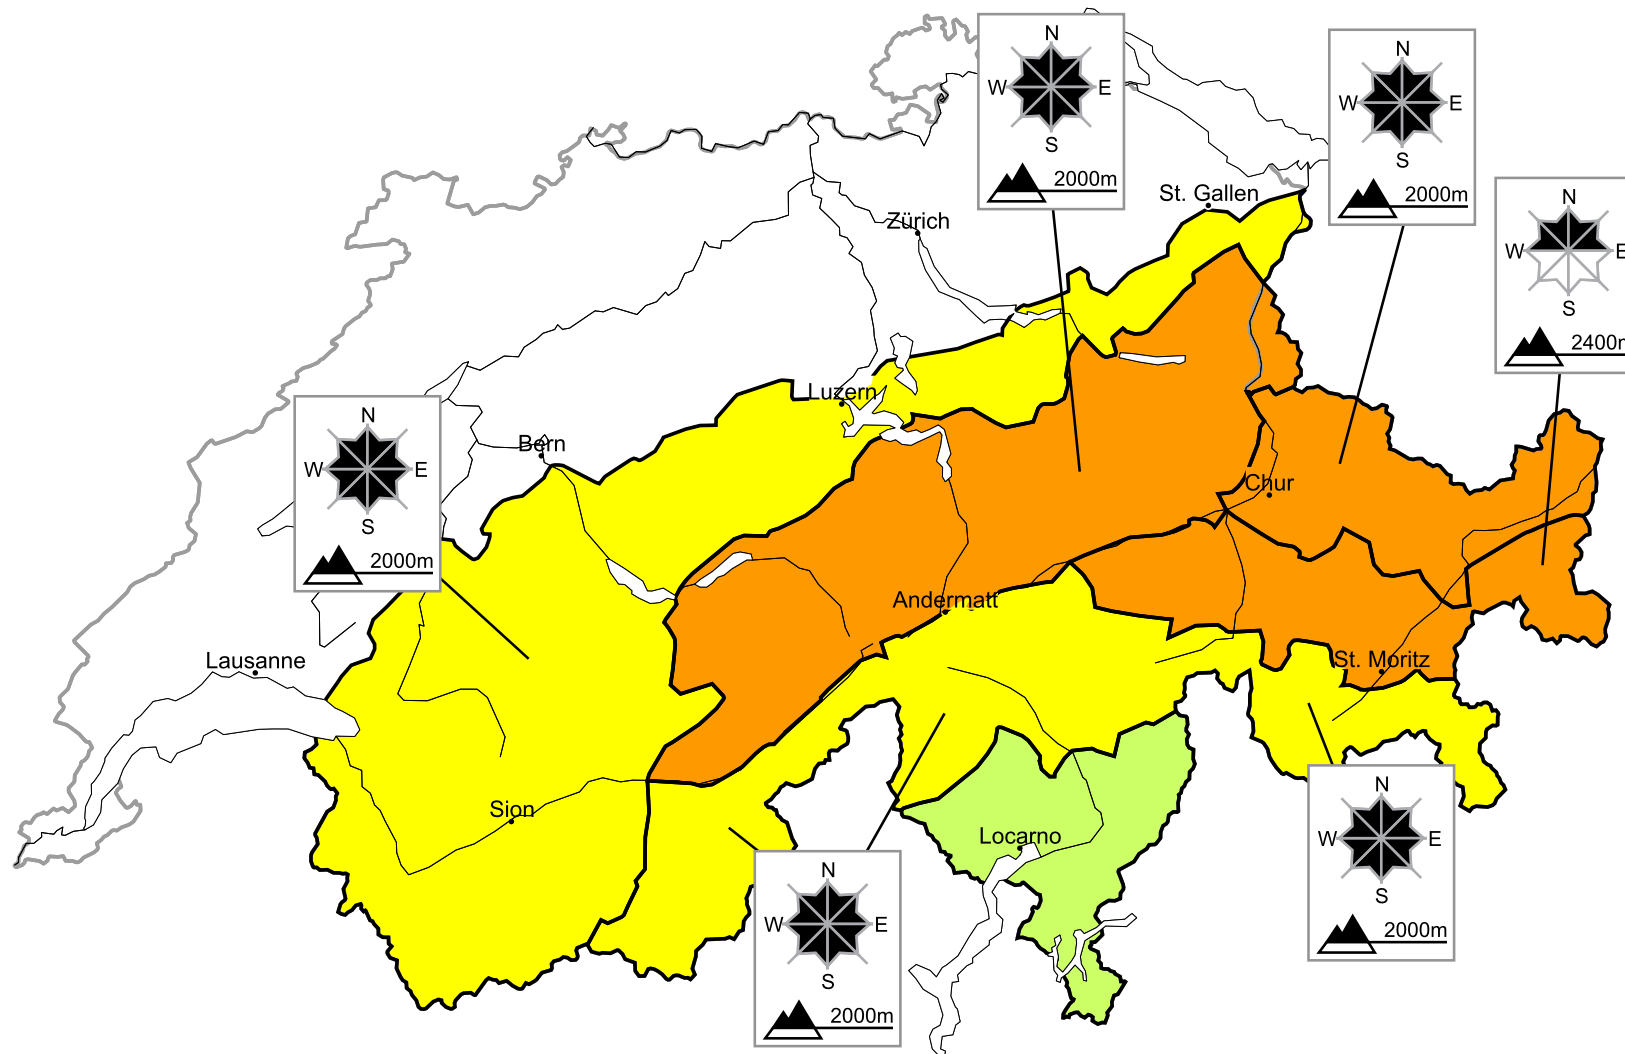

Considerable avalanche danger will be encountered over a wide area

Edition: 21.2.2016, 08:00 / Next update: 21.2.2016, 17:00

Danger levels

1 low

2 moderate

3 consider.

4 high

5 very high