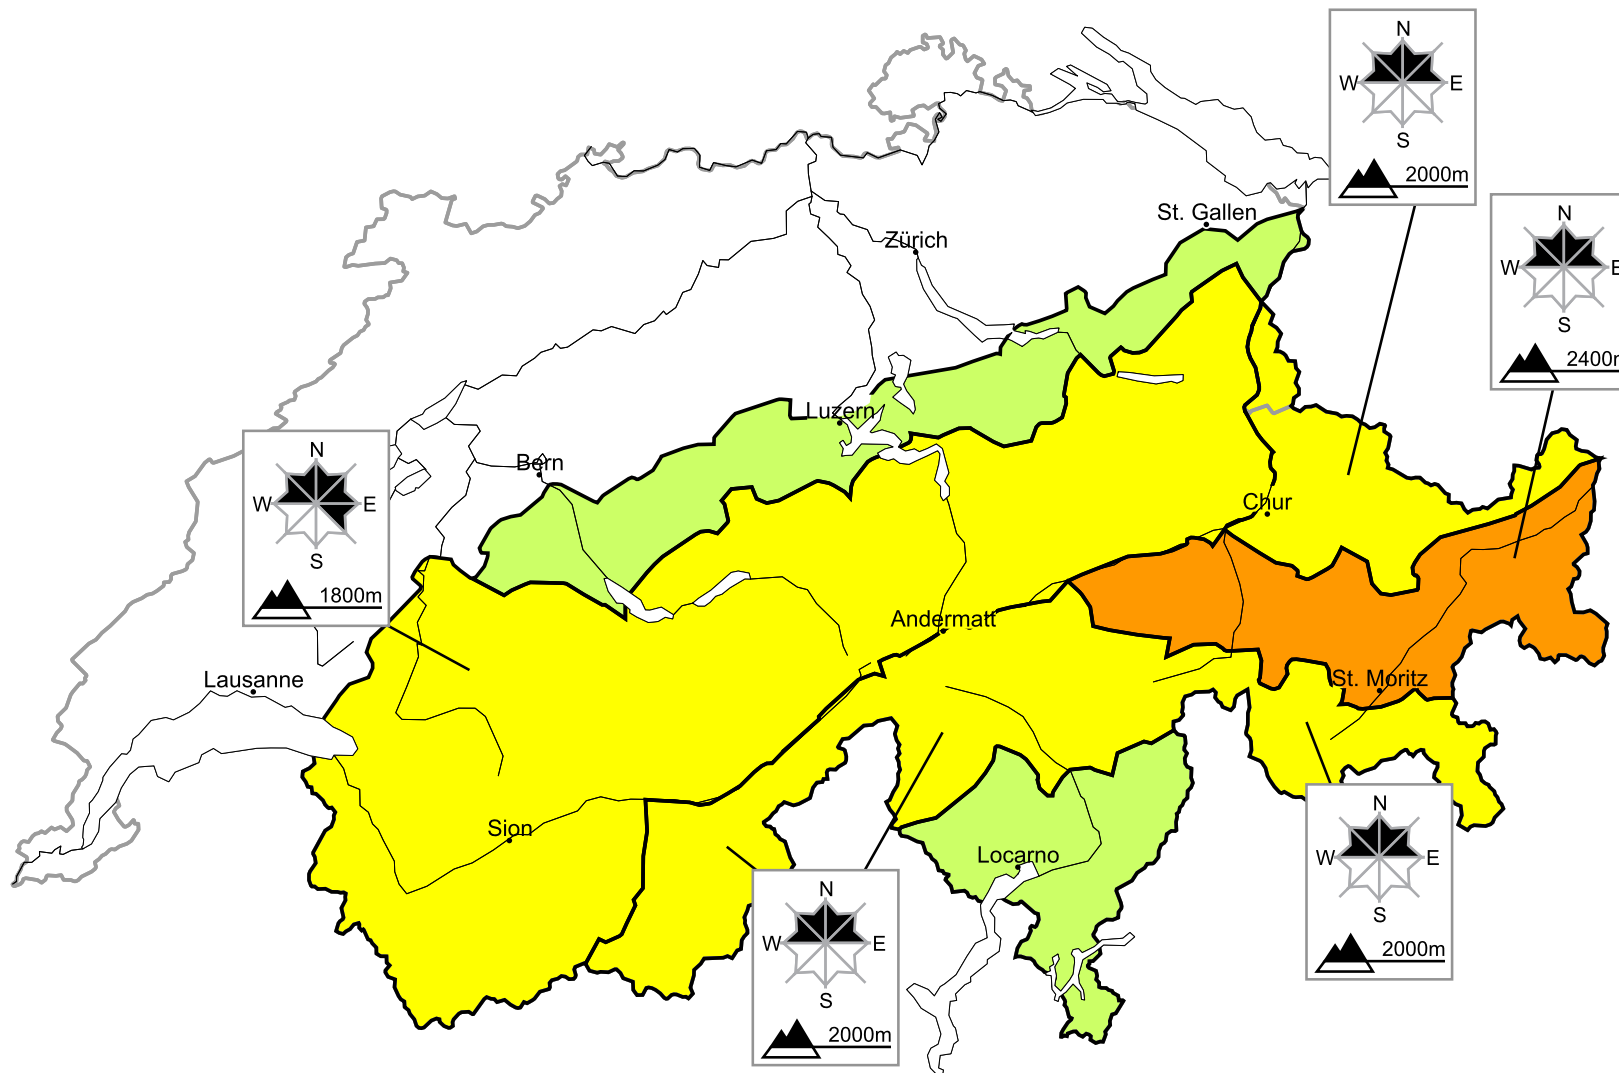

In Grisons a considerable avalanche danger will be encountered in some regions

Edition: 19.2.2016, 08:00 / Next update: 19.2.2016, 17:00

Danger levels

- 1 low
- 2 moderate
- 3 consider.
- 4 high
- 5 very high