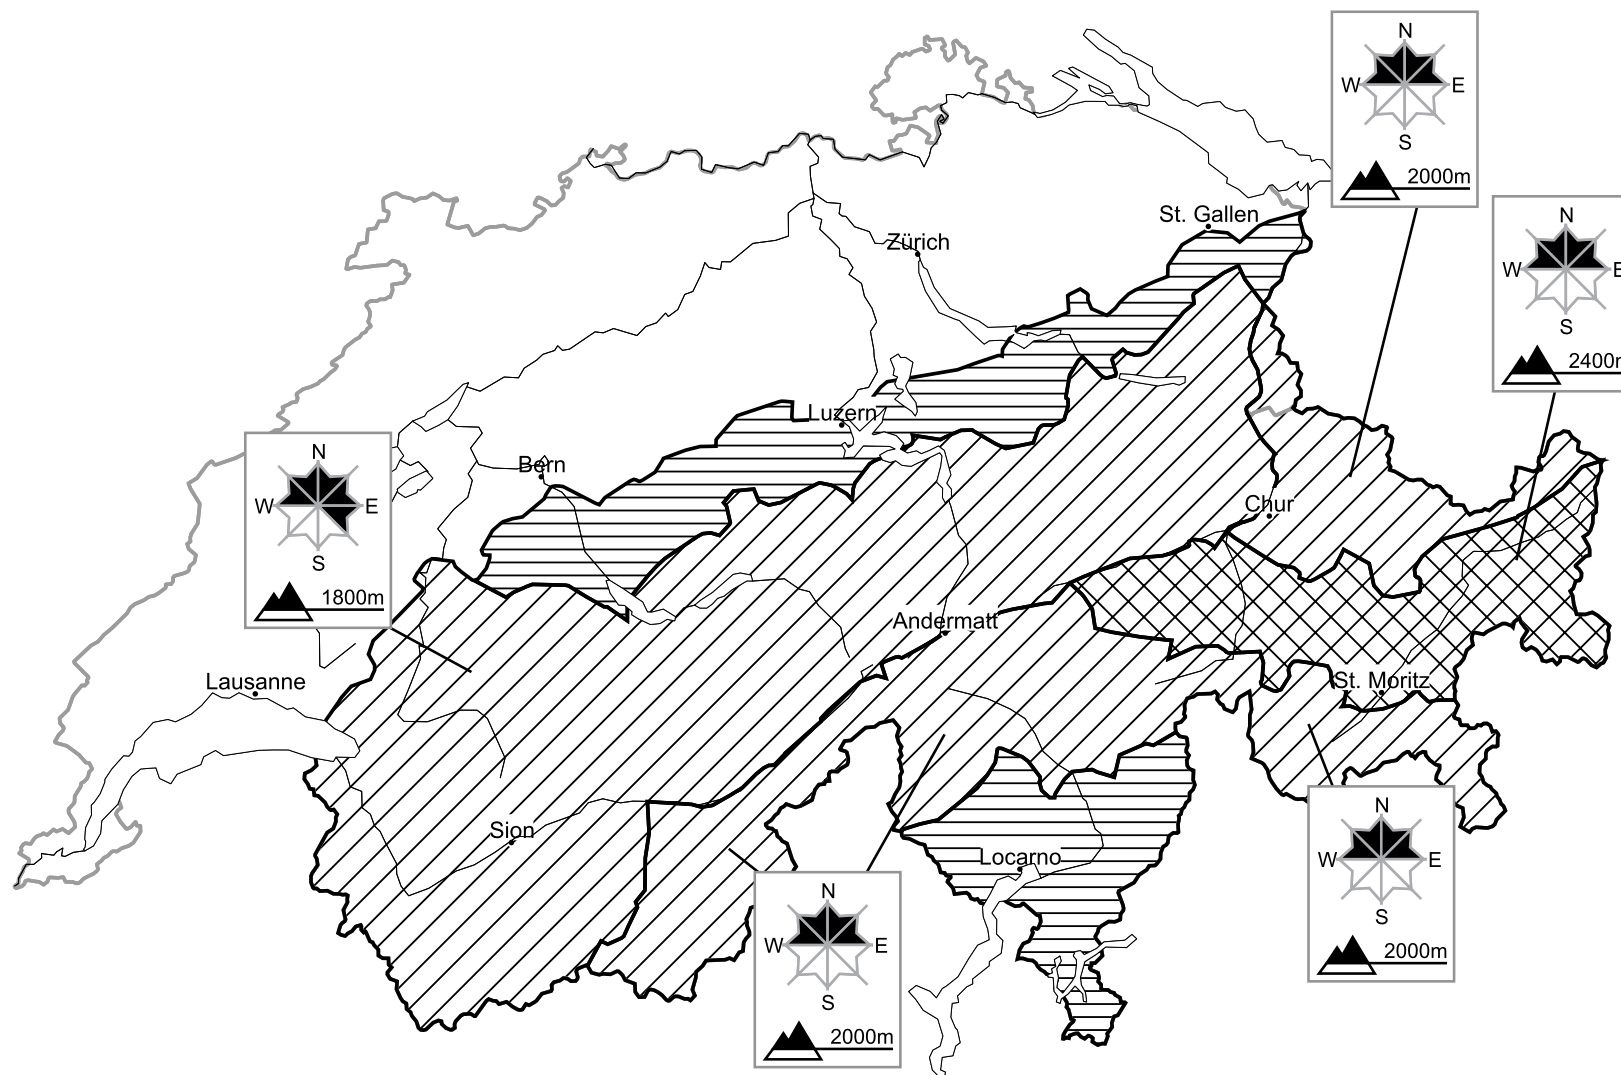

In Grisons a considerable avalanche danger will be encountered in some regions

Edition: 19.2.2016, 08:00 / Next update: 19.2.2016, 17:00

Danger levels

1 low

2 moderate

3 consider.

4 high

5 very high