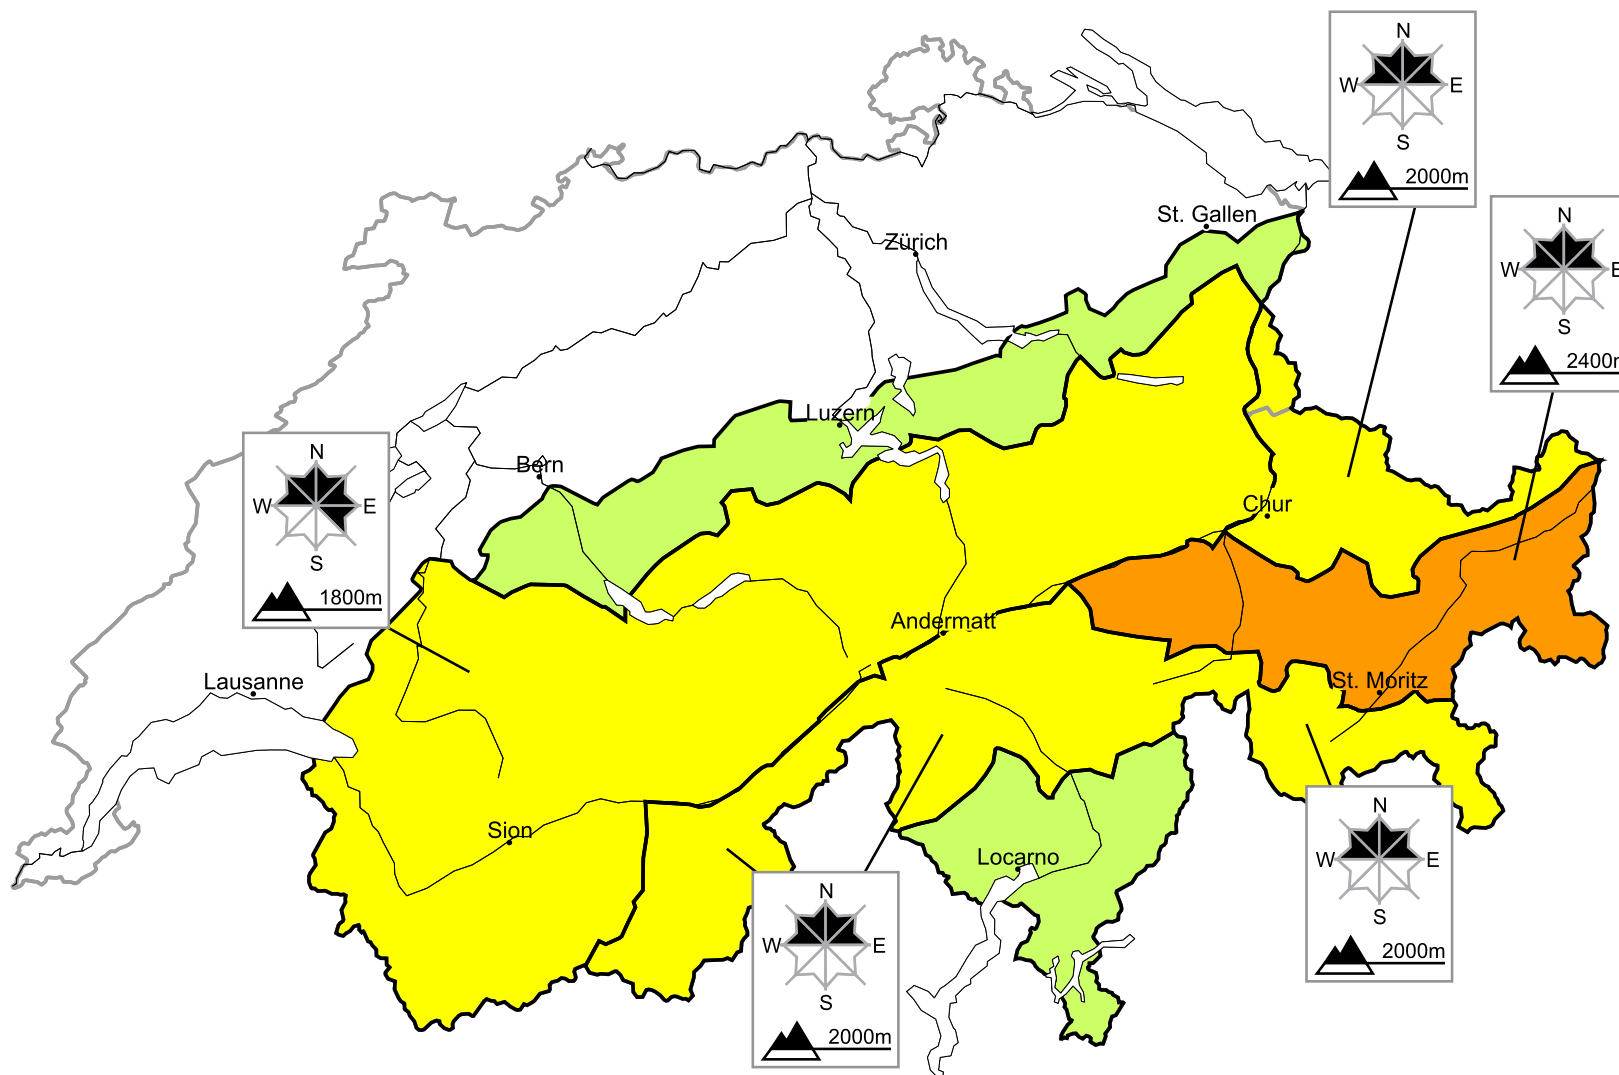

In Grisons a considerable avalanche danger will be encountered in some regions

Edition: 18.2.2016, 17:00 / Next update: 19.2.2016, 08:00

Danger levels

- 1 low
- 2 moderate
- 3 consider.
- 4 high
- 5 very high