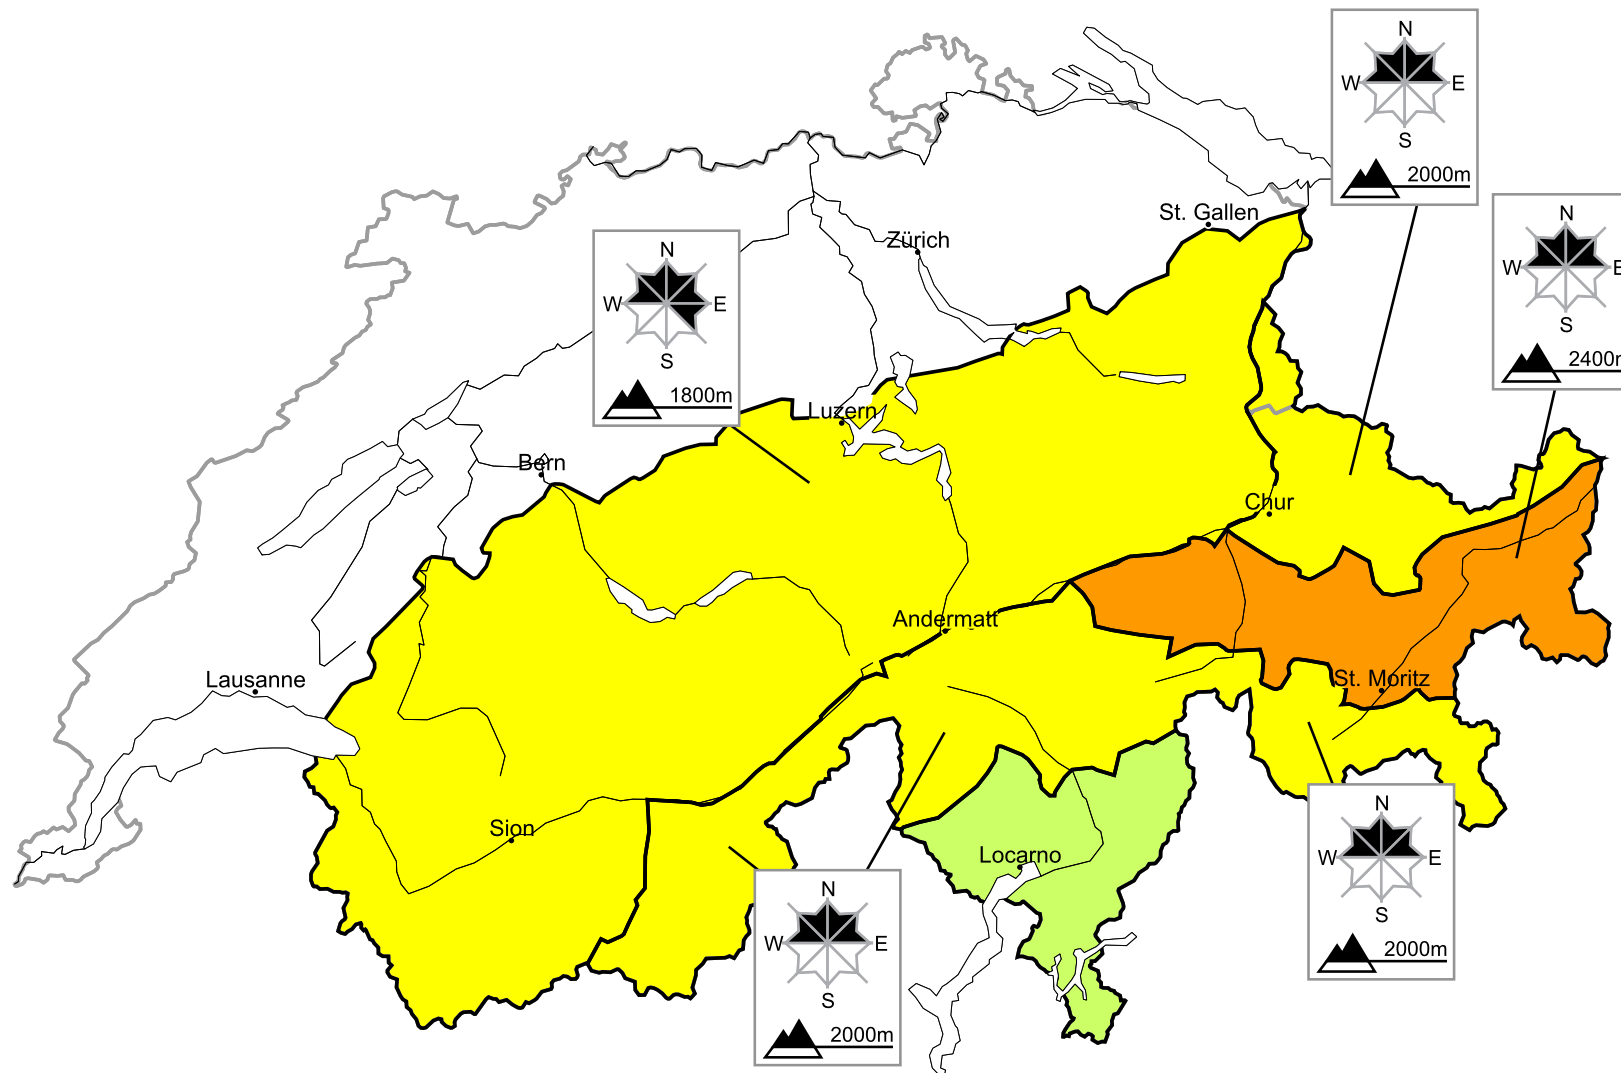

## In Grisons a considerable avalanche danger will be encountered in some regions

Edition: 18.2.2016, 08:00 / Next update: 18.2.2016, 17:00

Danger levels