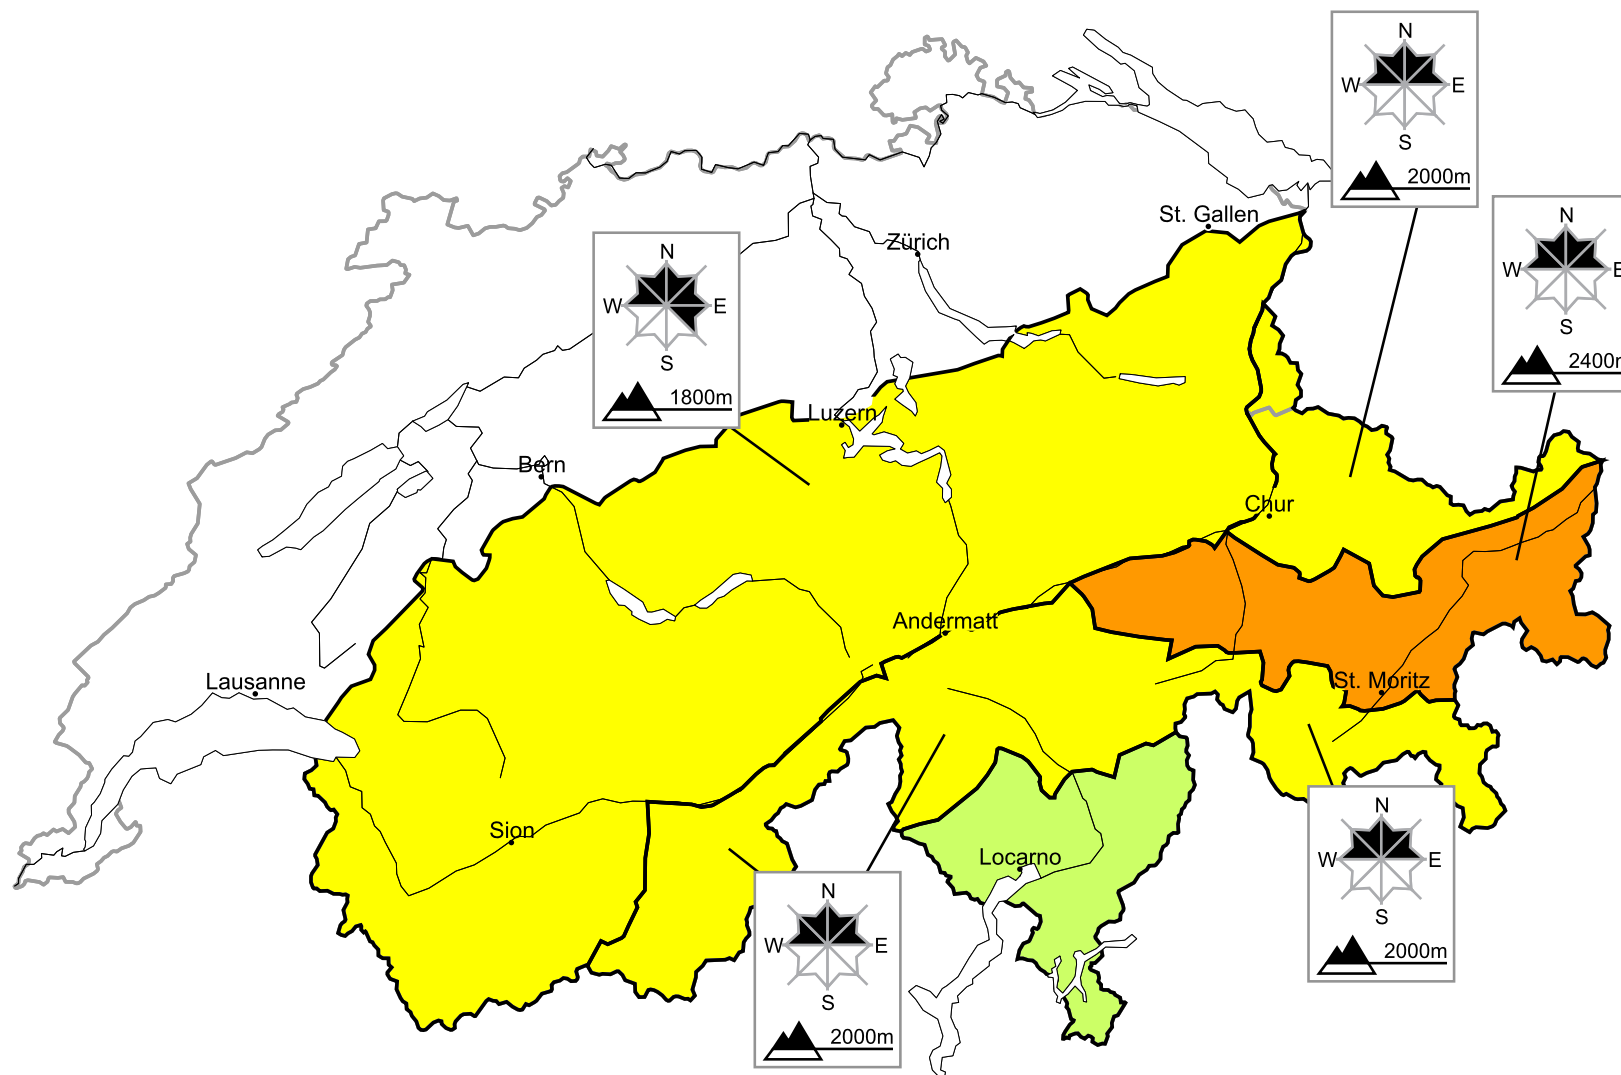

## In Grisons a considerable avalanche danger will be encountered in some regions

Edition: 17.2.2016, 17:00 / Next update: 18.2.2016, 08:00

Danger levels

1 low

2 moderate

3 consider.

4 high

5 very high