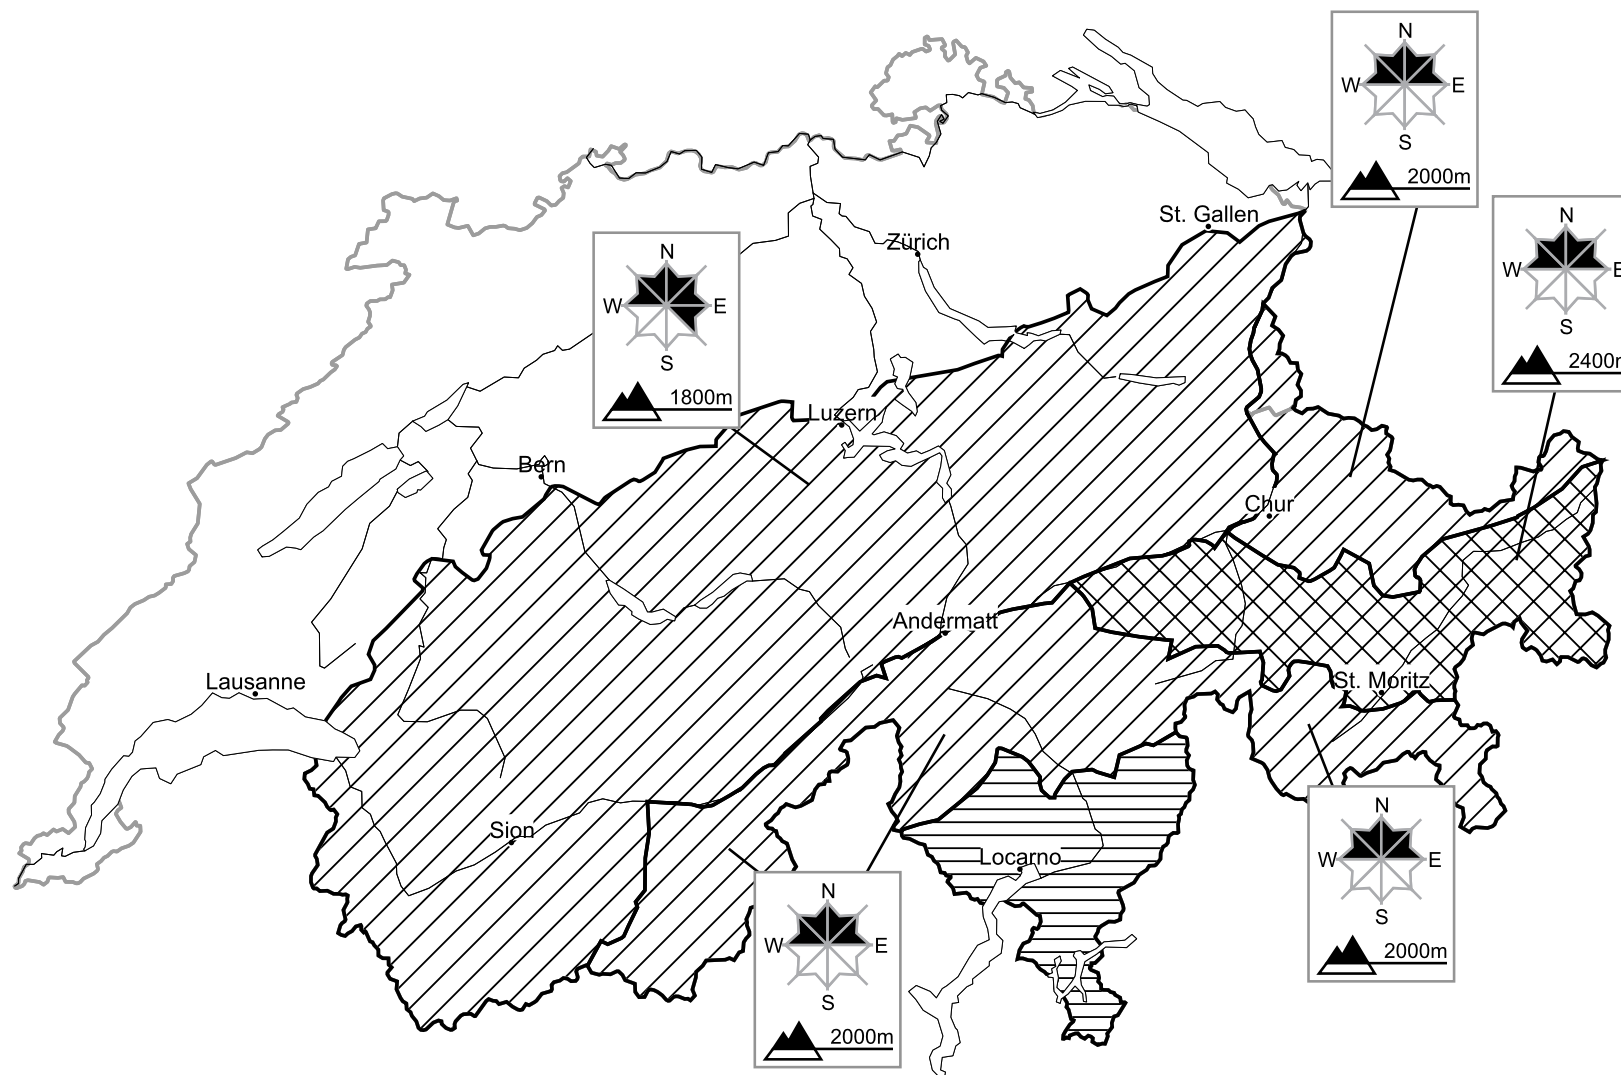

In Grisons a considerable avalanche danger will be encountered in some regions

Edition: 17.2.2016, 17:00 / Next update: 18.2.2016, 08:00

Danger levels

1 low

2 moderate

3 consider.

4 high

5 very high