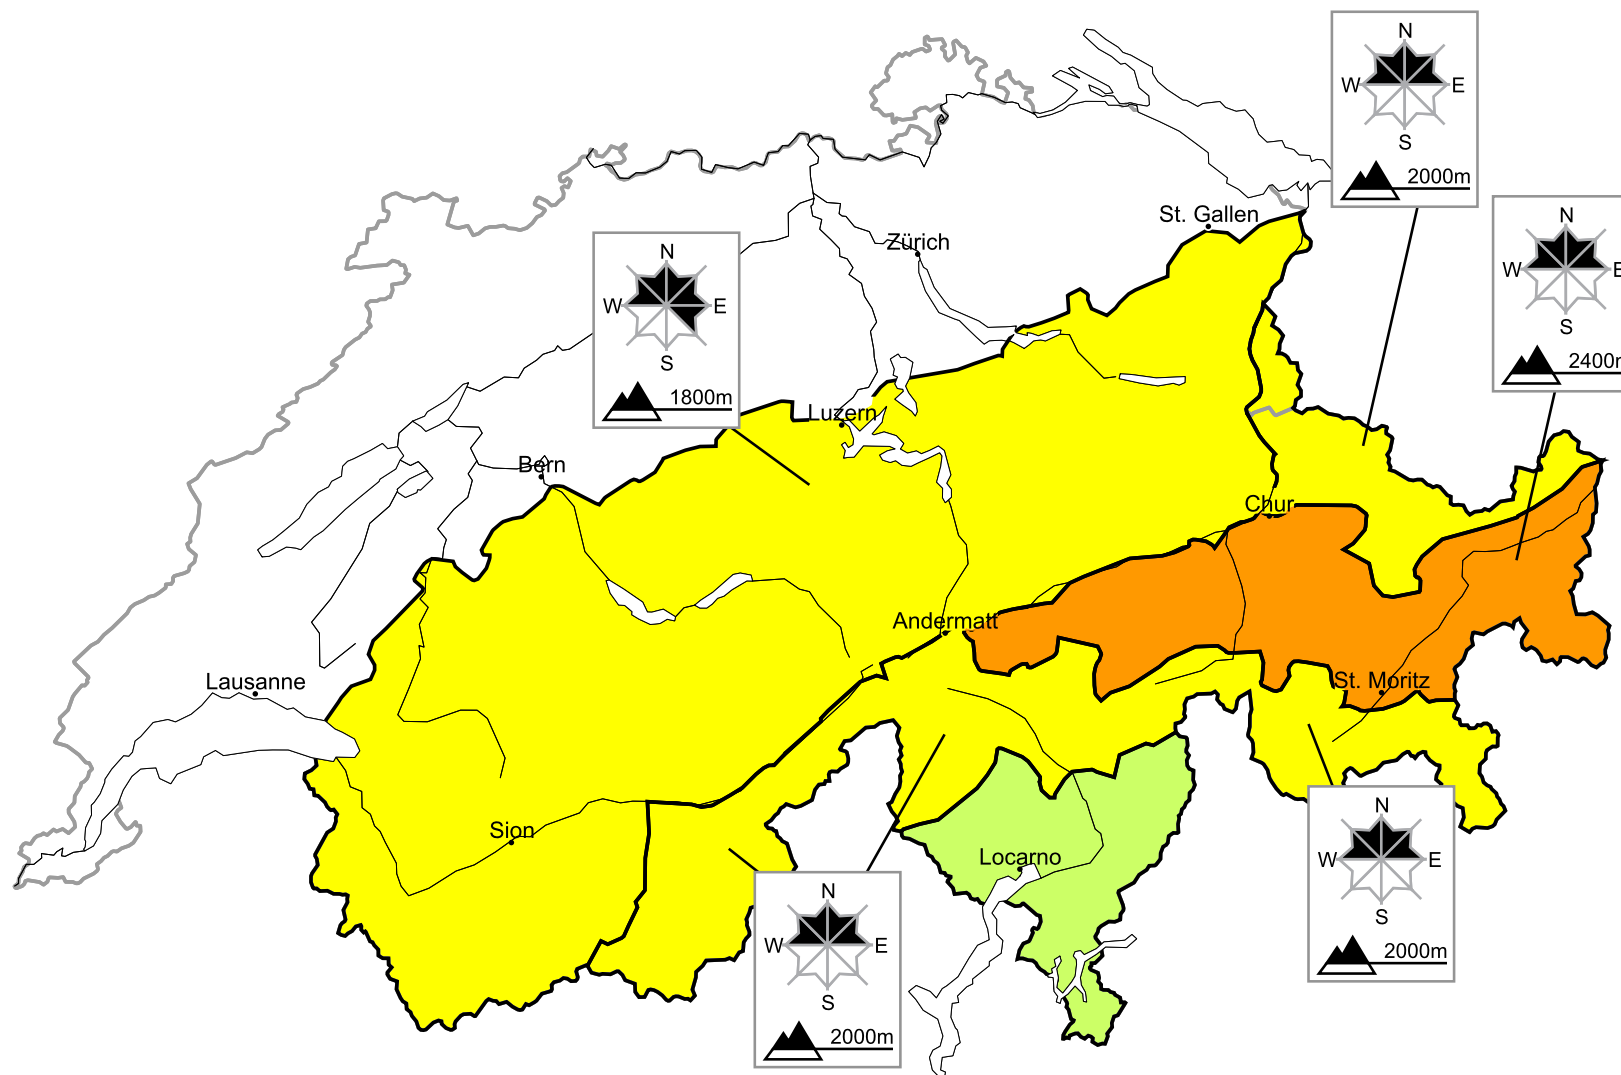

In Grisons a considerable avalanche danger will be encountered in some regions

Edition: 17.2.2016, 08:00 / Next update: 17.2.2016, 17:00

Danger levels

1 low

2 moderate

3 consider.

4 high

5 very high