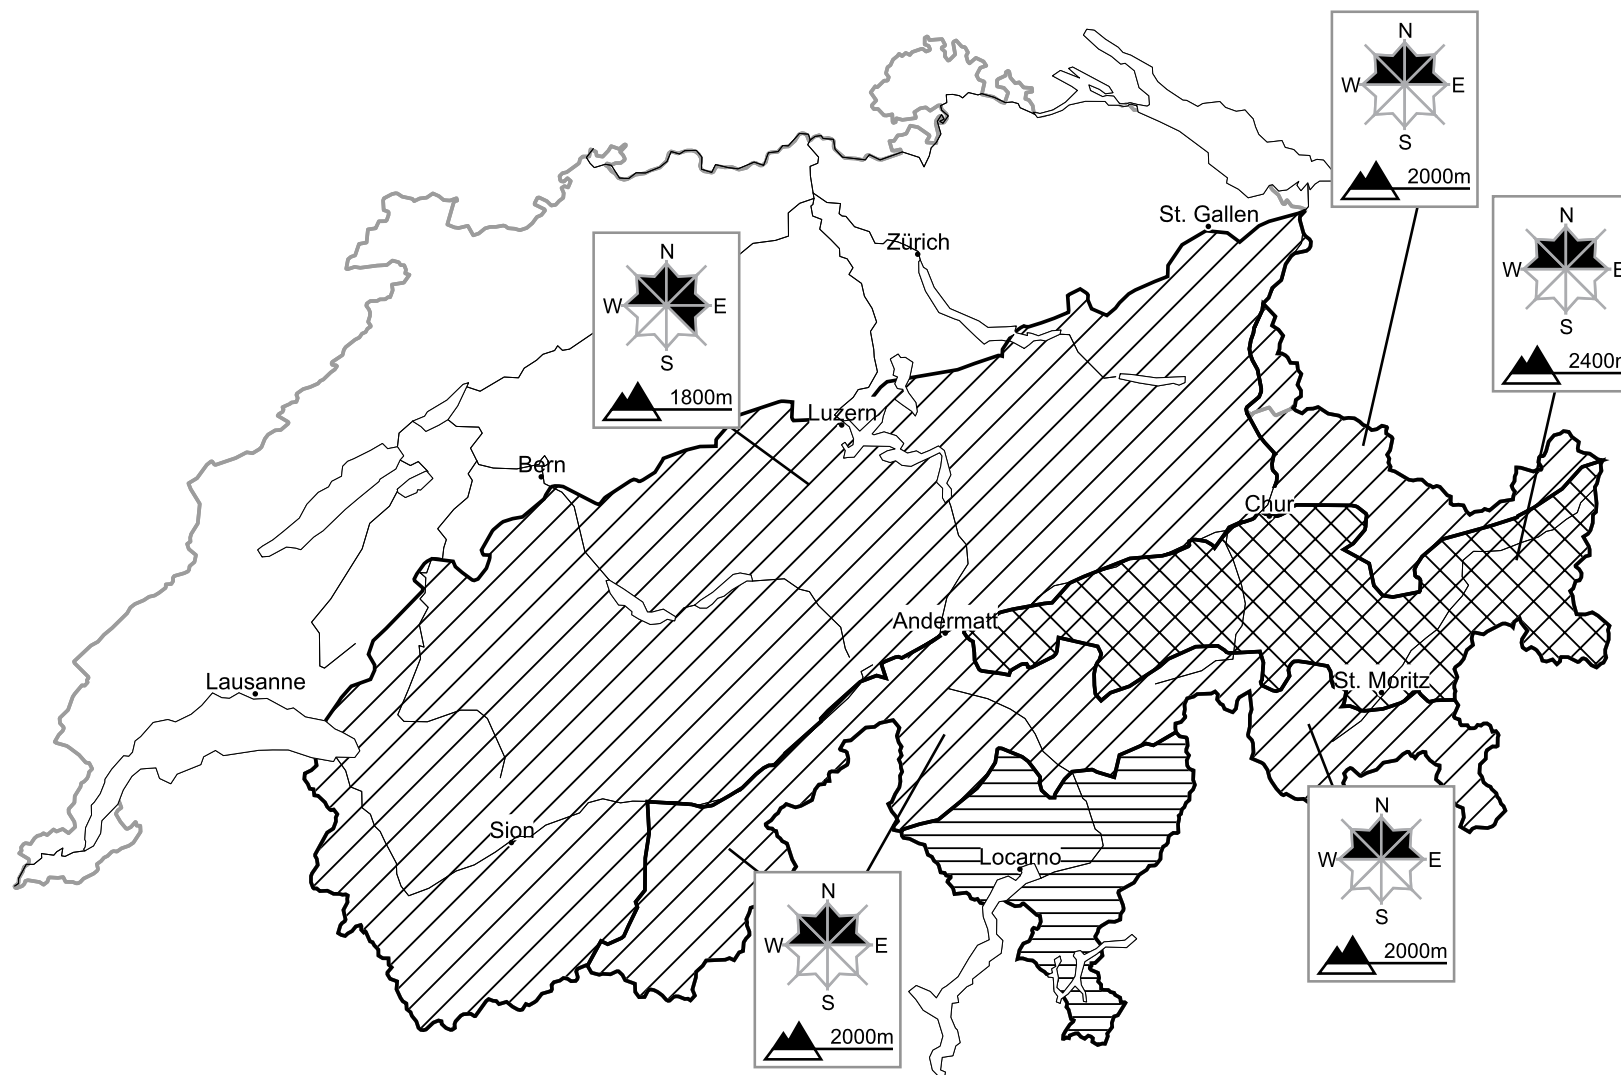

## In Grisons a considerable avalanche danger will be encountered in some regions

Edition: 17.2.2016, 08:00 / Next update: 17.2.2016, 17:00

Danger levels

1 low

2 moderate

3 consider.

4 high

5 very high