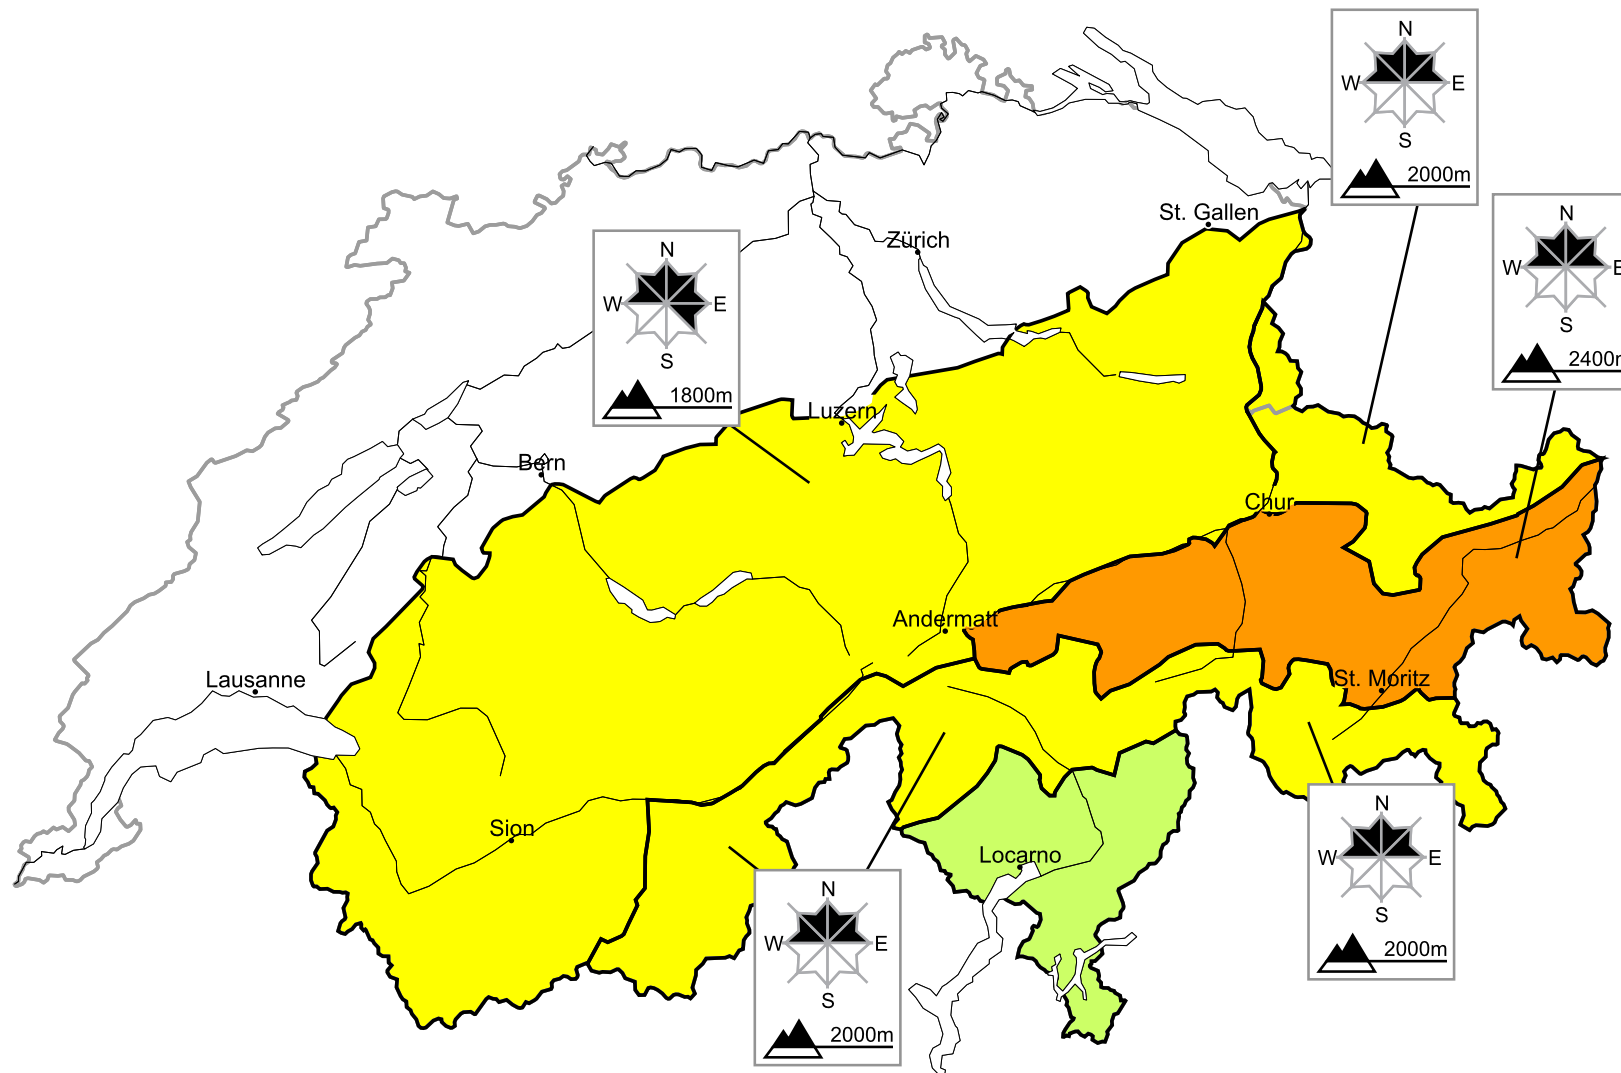

In Grisons a considerable avalanche danger will be encountered in some regions

Edition: 16.2.2016, 17:00 / Next update: 17.2.2016, 08:00

Danger levels