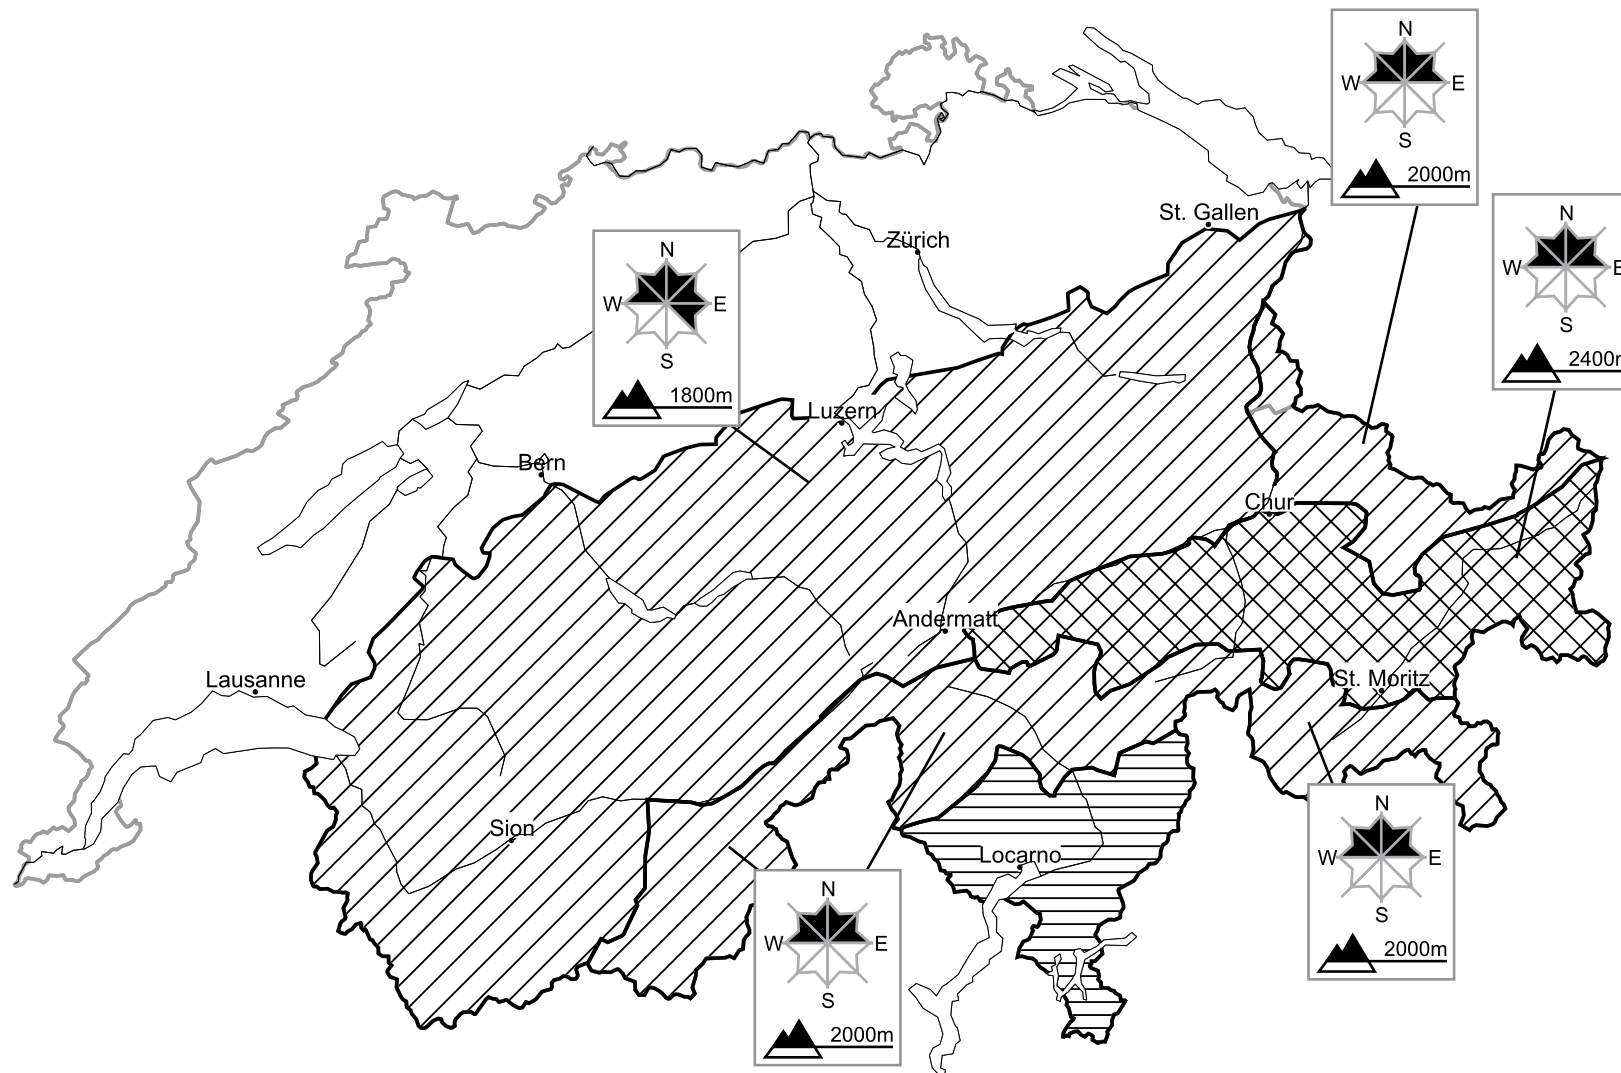

# In Grisons a considerable avalanche danger will be encountered in some regions

Edition: 16.2.2016, 17:00 / Next update: 17.2.2016, 08:00

Danger levels

1 low

2 moderate

3 consider.

4 high

5 very high