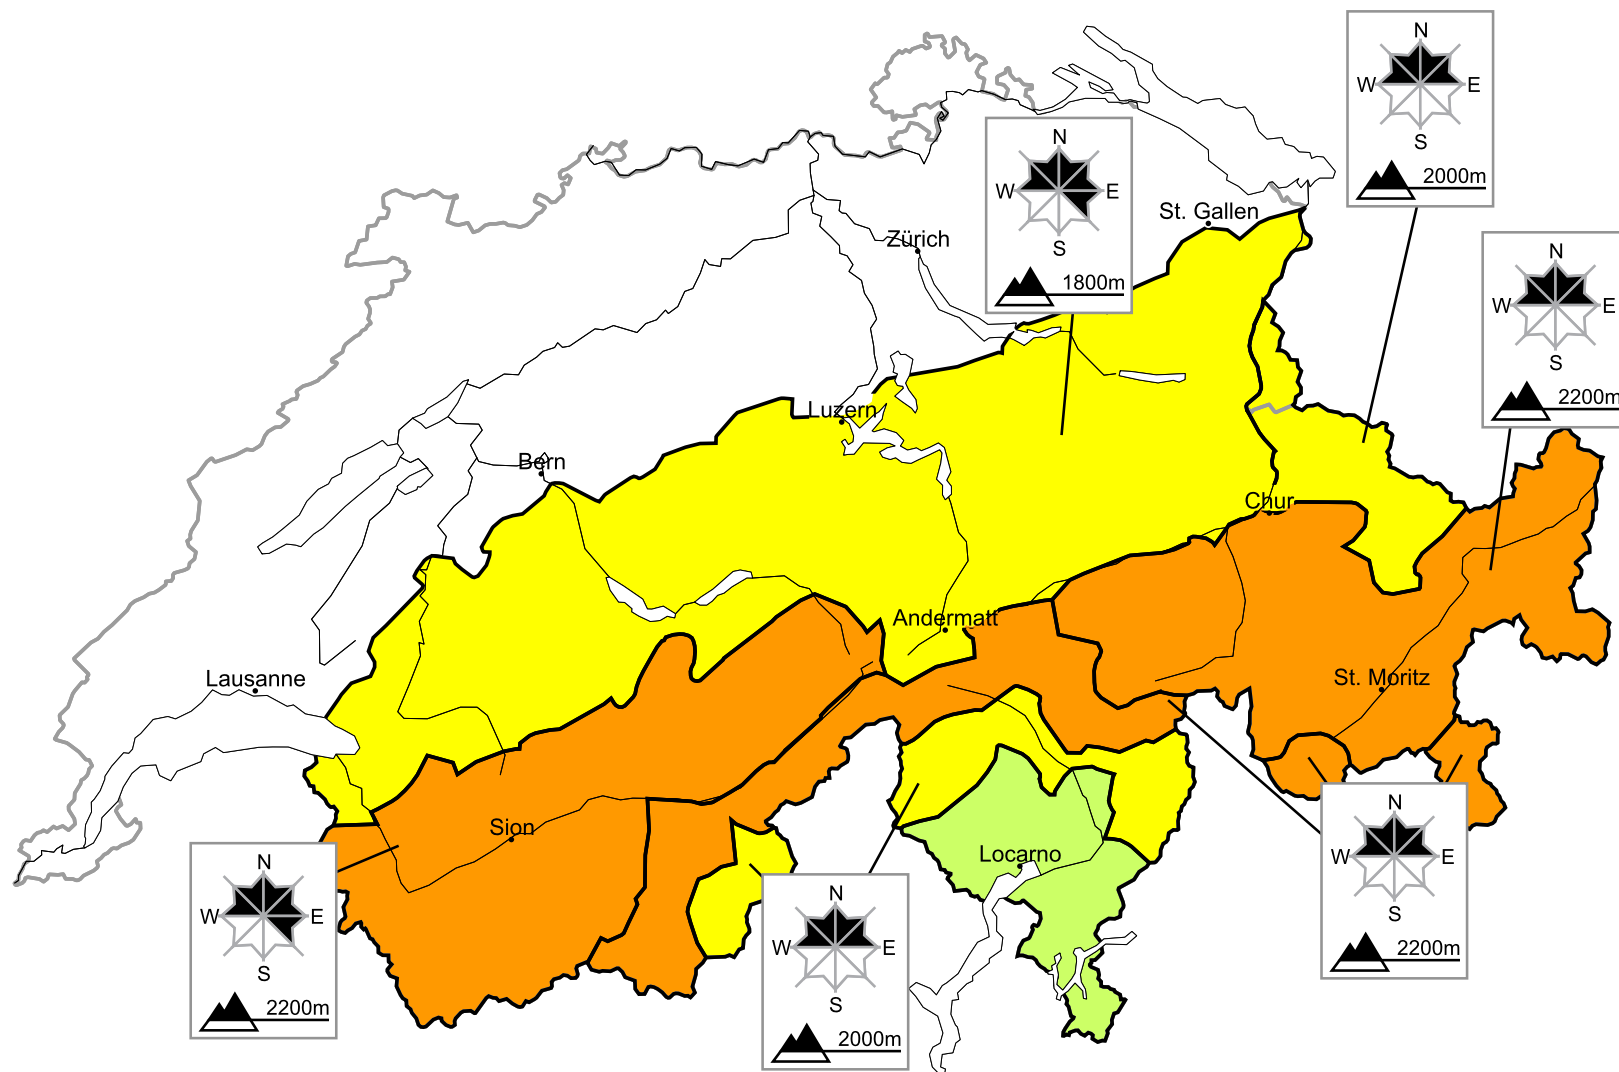

## Considerable avalanche danger will be encountered in some regions

Edition: 15.2.2016, 17:00 / Next update: 16.2.2016, 08:00

Danger levels