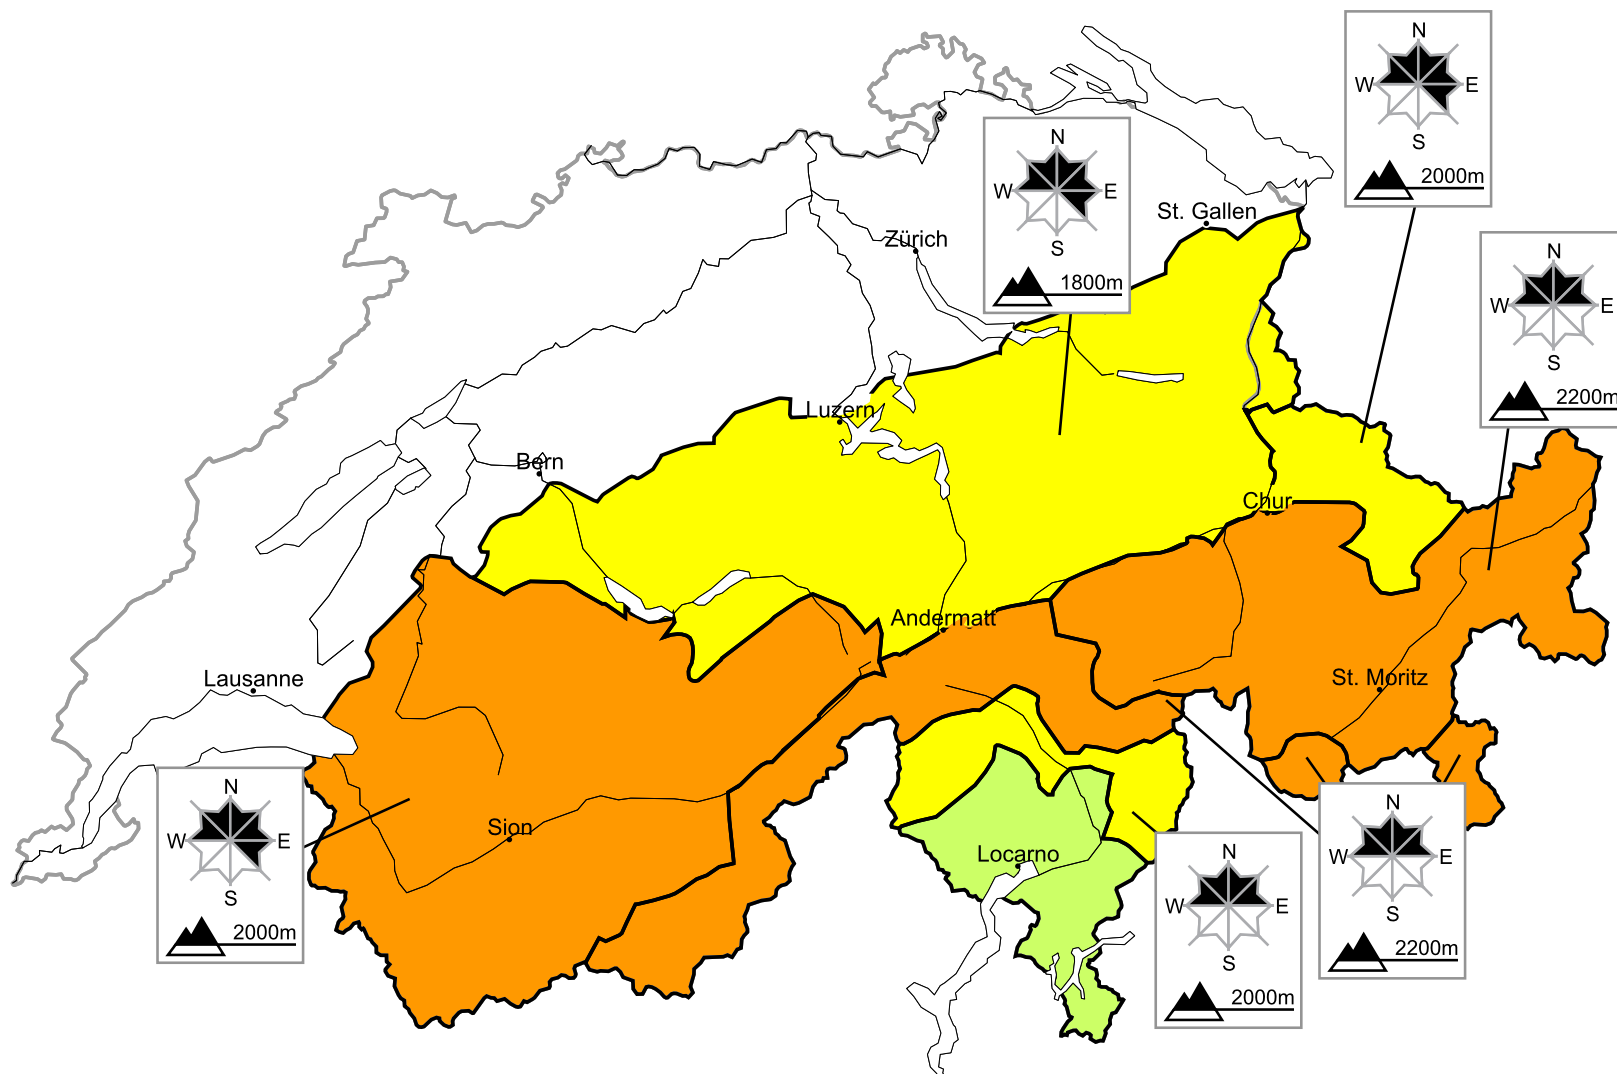

## Considerable avalanche danger will be encountered in some regions

Edition: 15.2.2016, 08:00 / Next update: 15.2.2016, 17:00

Danger levels