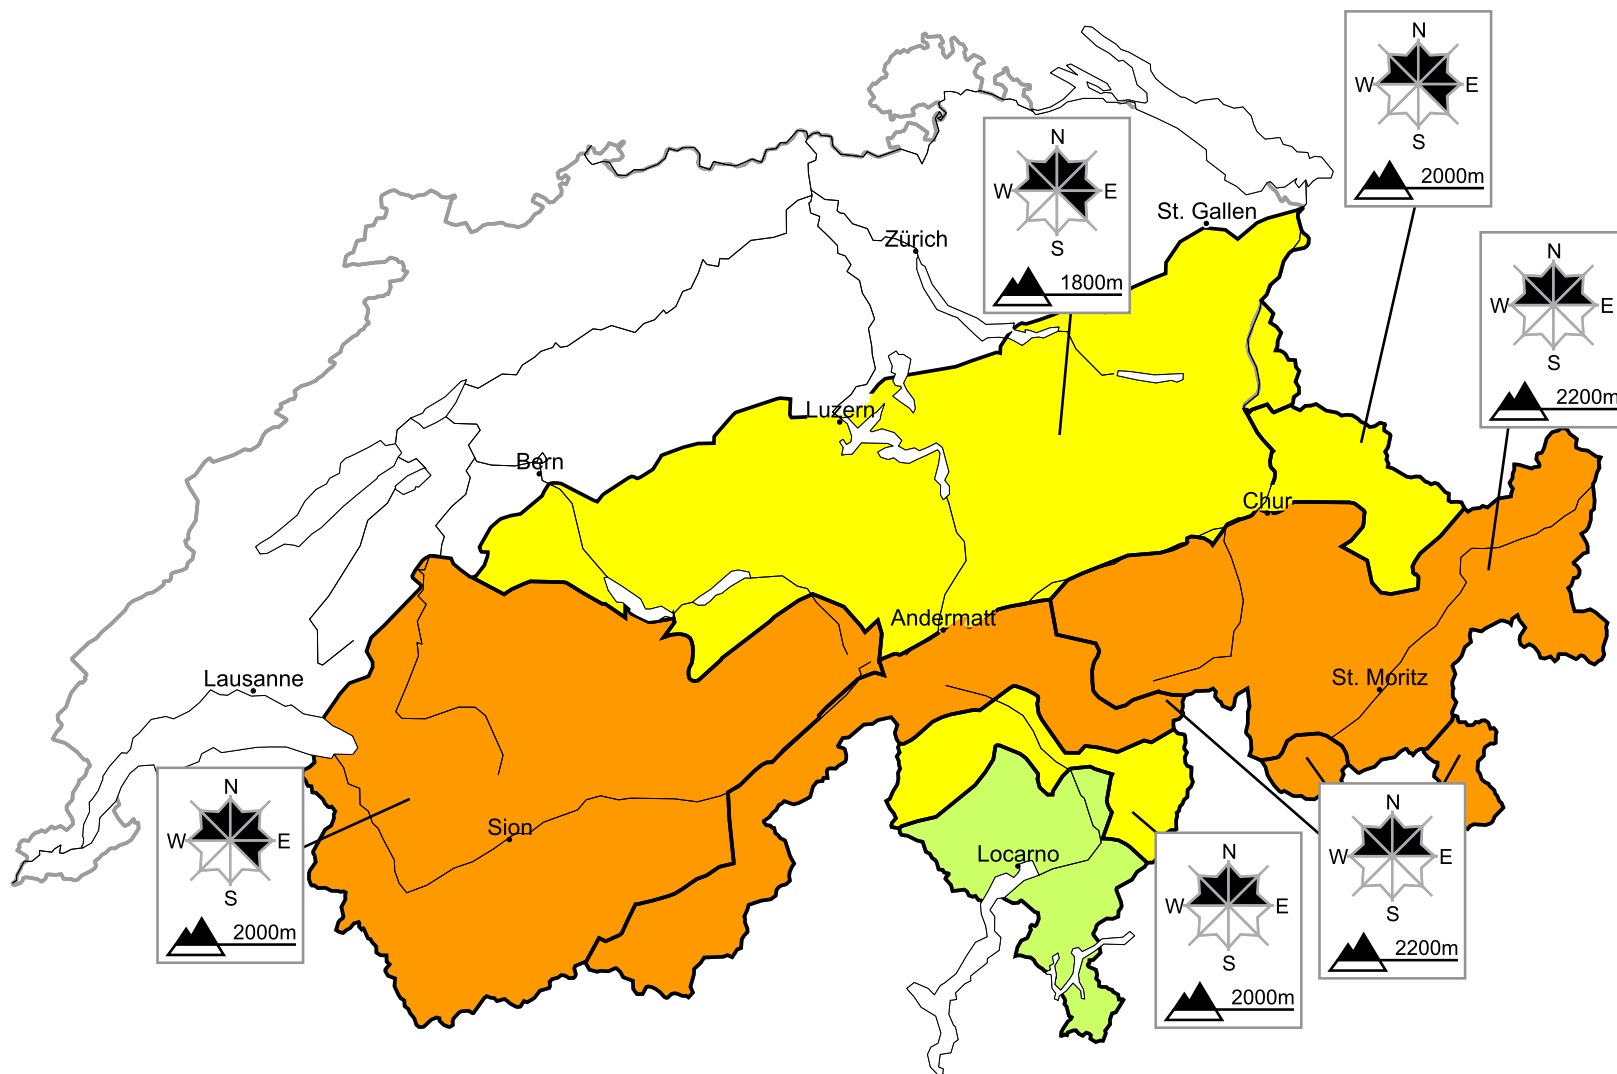

Considerable avalanche danger will be encountered in some regions

Edition: 14.2.2016, 17:00 / Next update: 15.2.2016, 08:00

Danger levels

1 low

2 moderate

3 consider.

4 high

5 very high