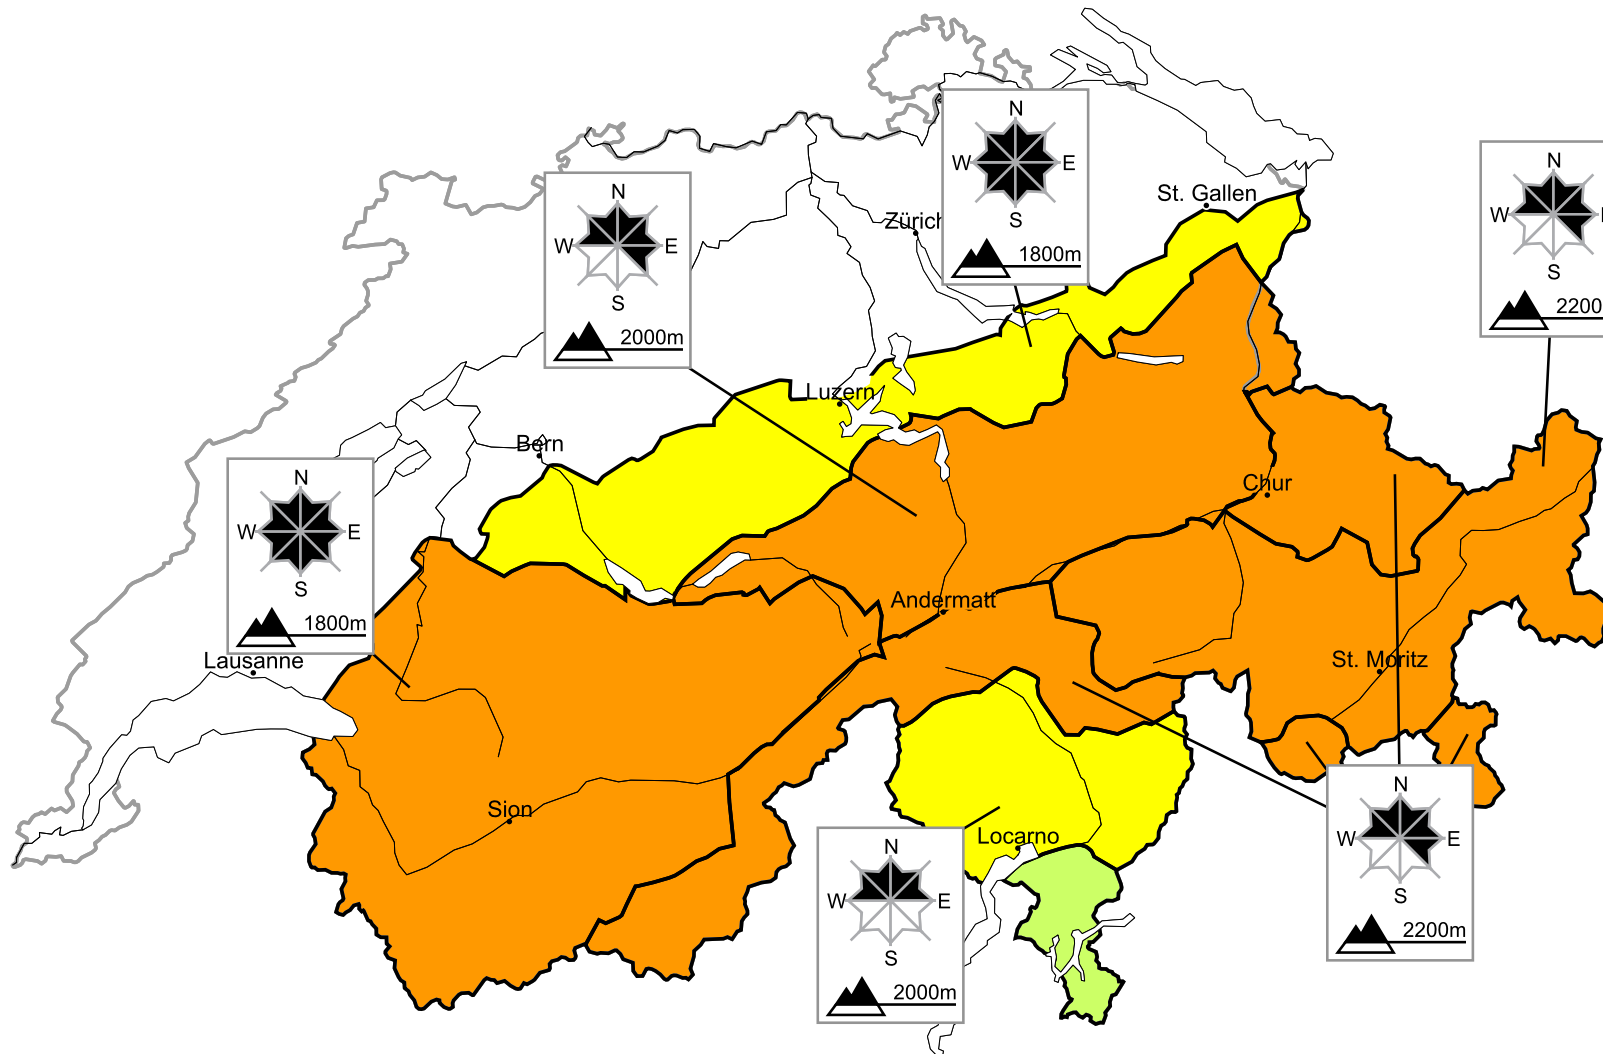

Considerable avalanche danger will be encountered over a wide area

Edition: 14.2.2016, 08:00 / Next update: 14.2.2016, 17:00

Danger levels