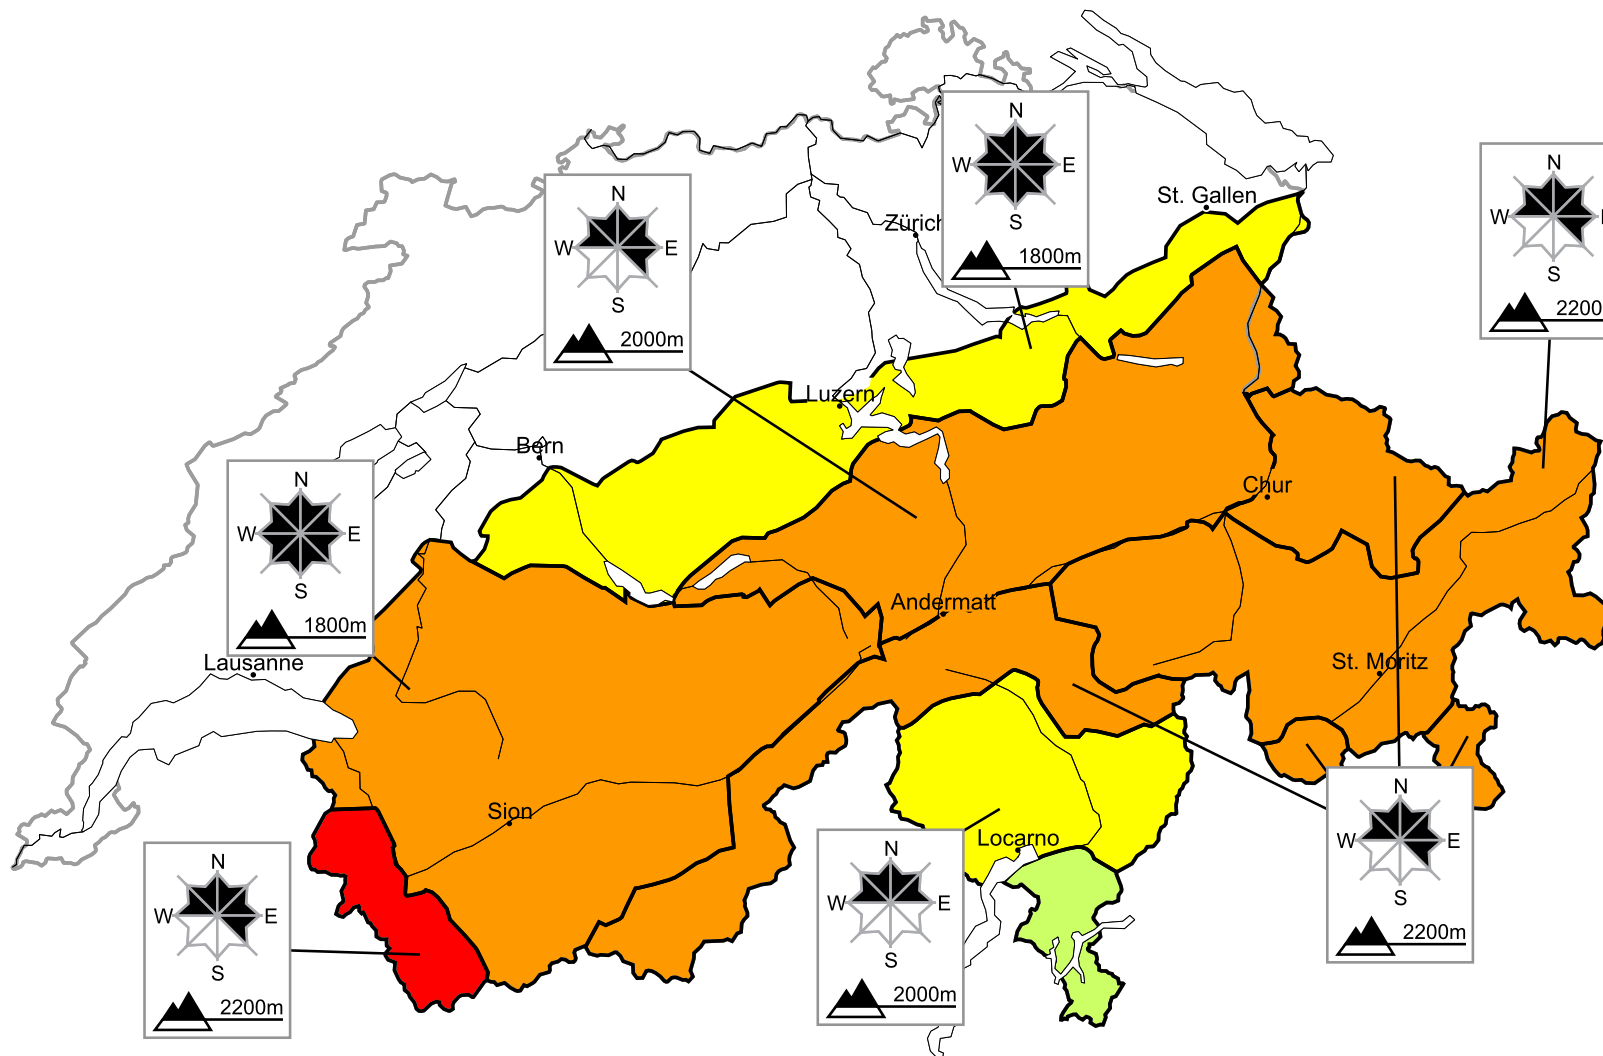

## In the west a high avalanche danger will be encountered in some regions

Edition: 13.2.2016, 17:00 / Next update: 14.2.2016, 08:00

Danger levels