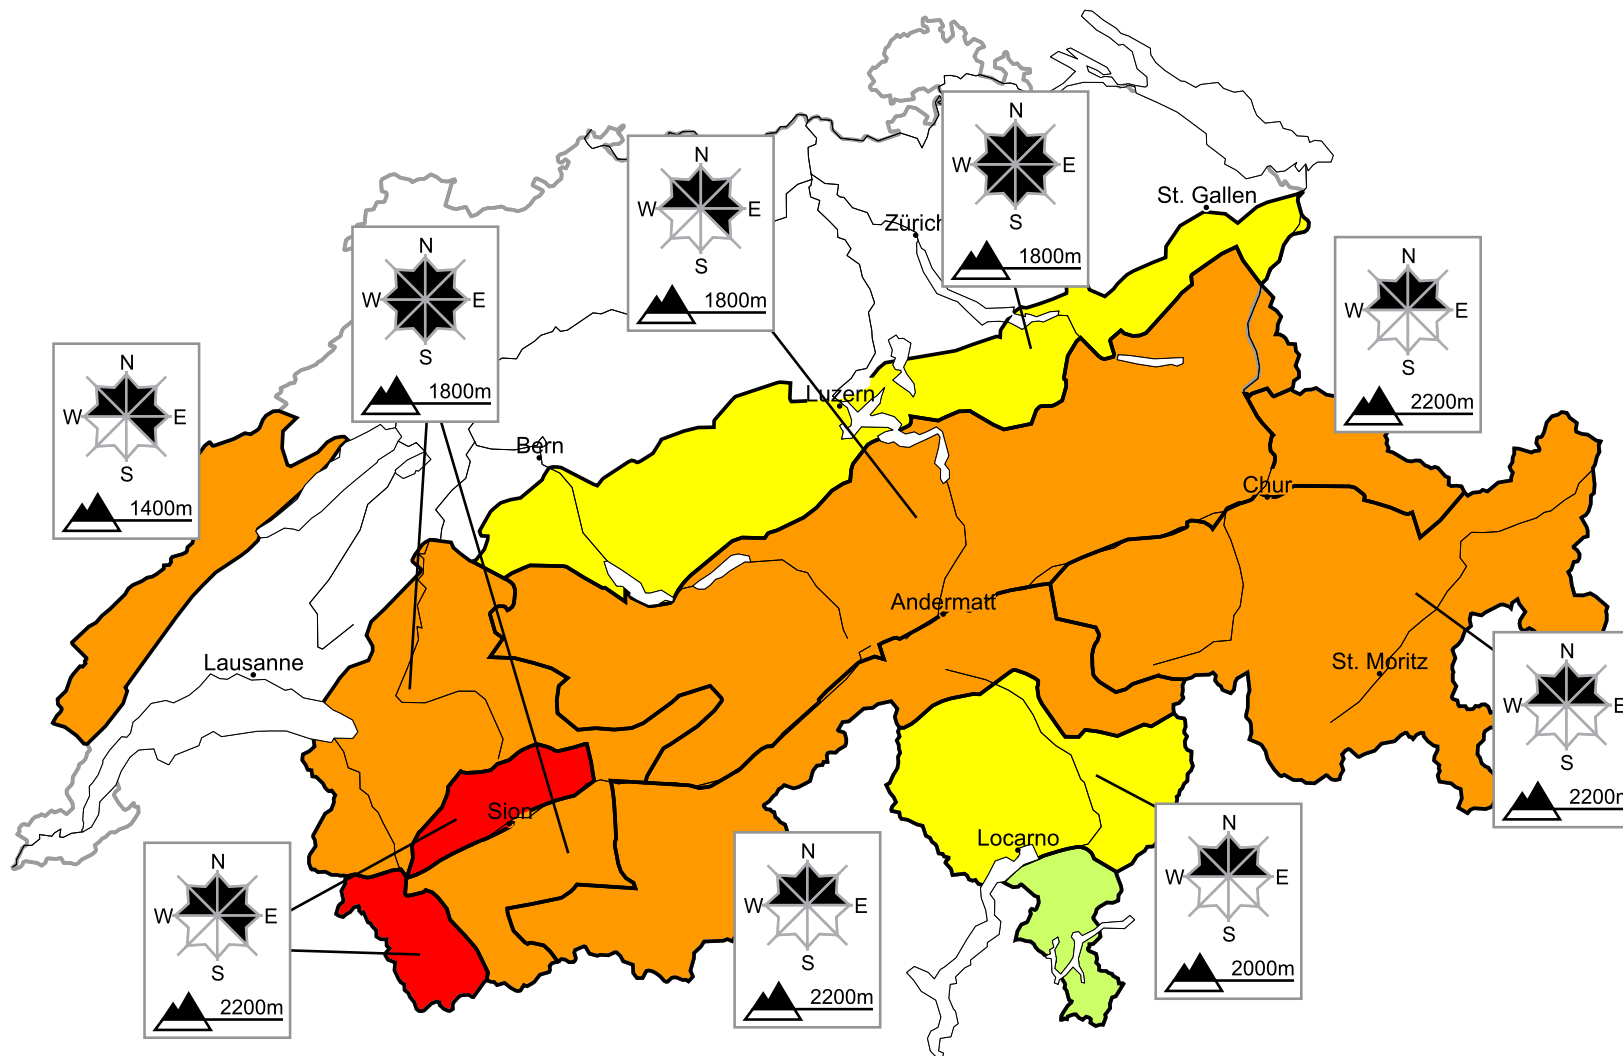

## In the west a critical avalanche situation will be encountered over a wide area

Edition: 13.2.2016, 08:00 / Next update: 13.2.2016, 17:00

Danger levels