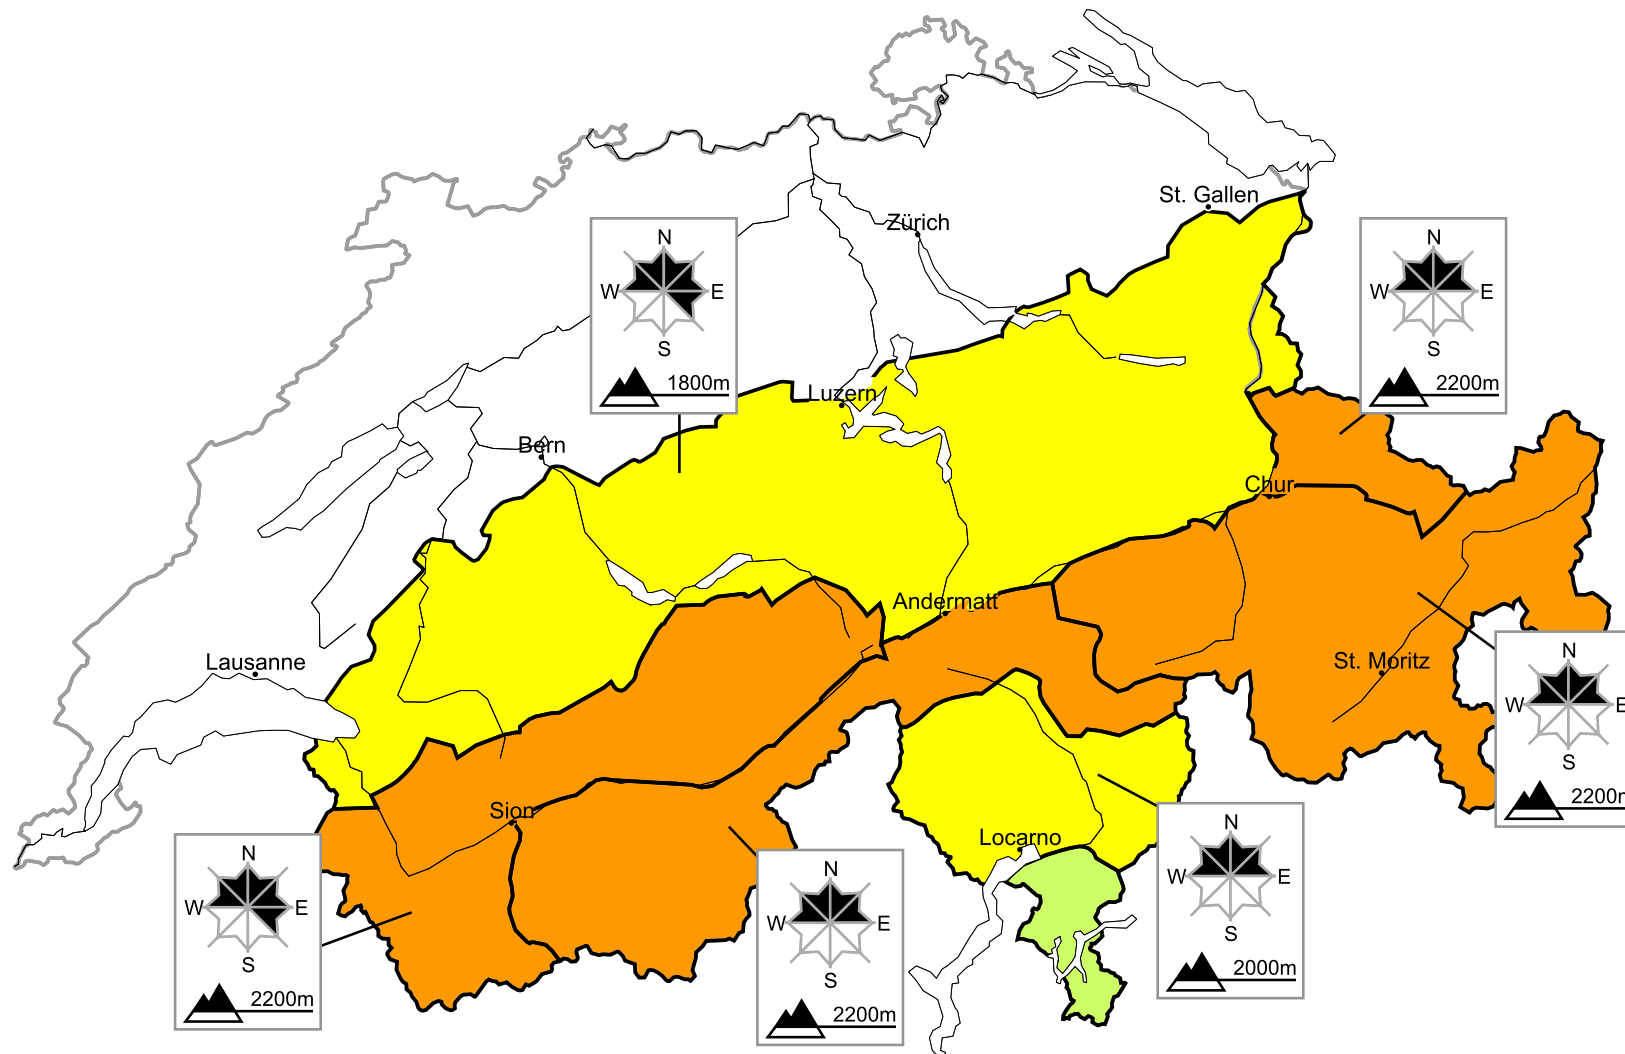

# Considerable avalanche danger will be encountered in some regions. Snow drifts and weakly bonded old snow require caution

Edition: 12.2.2016, 08:00 / Next update: 12.2.2016, 17:00

Danger levels

1 low

2 moderate

3 consider.

4 high

5 very high