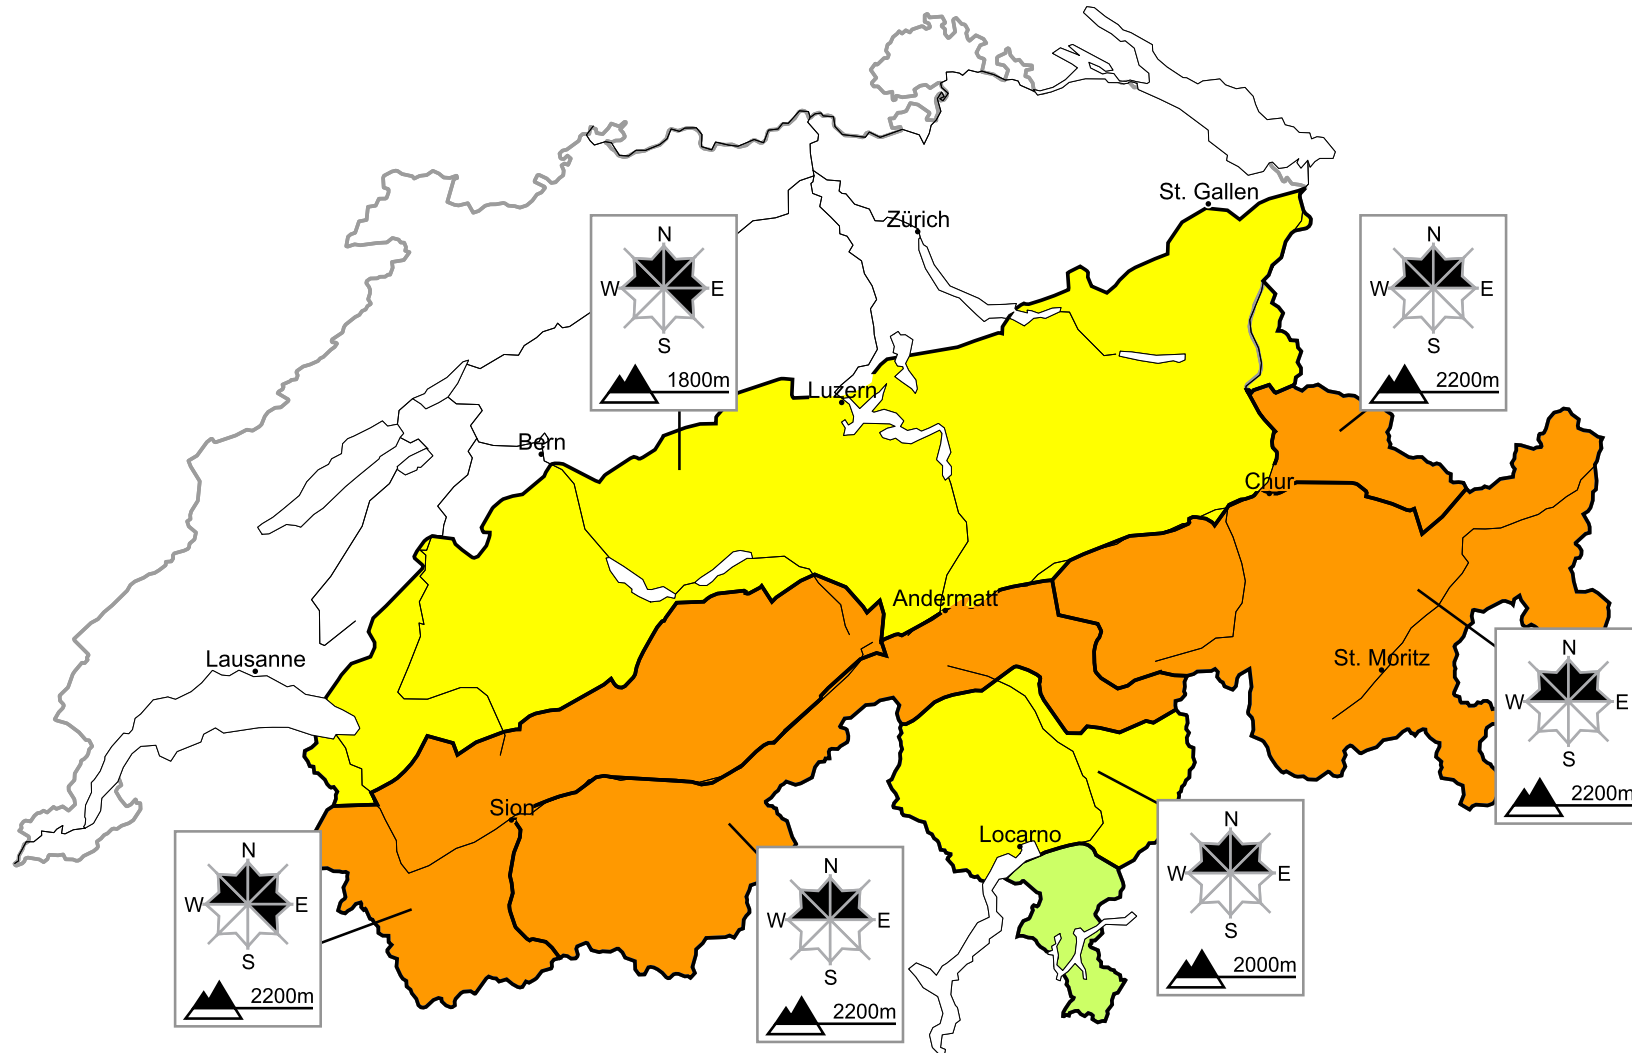

Considerable avalanche danger will be encountered in some regions. Snow drifts and weakly bonded old snow require caution

Edition: 11.2.2016, 17:00 / Next update: 12.2.2016, 08:00

Danger levels

1 low

2 moderate

3 consider.

4 high

5 very high