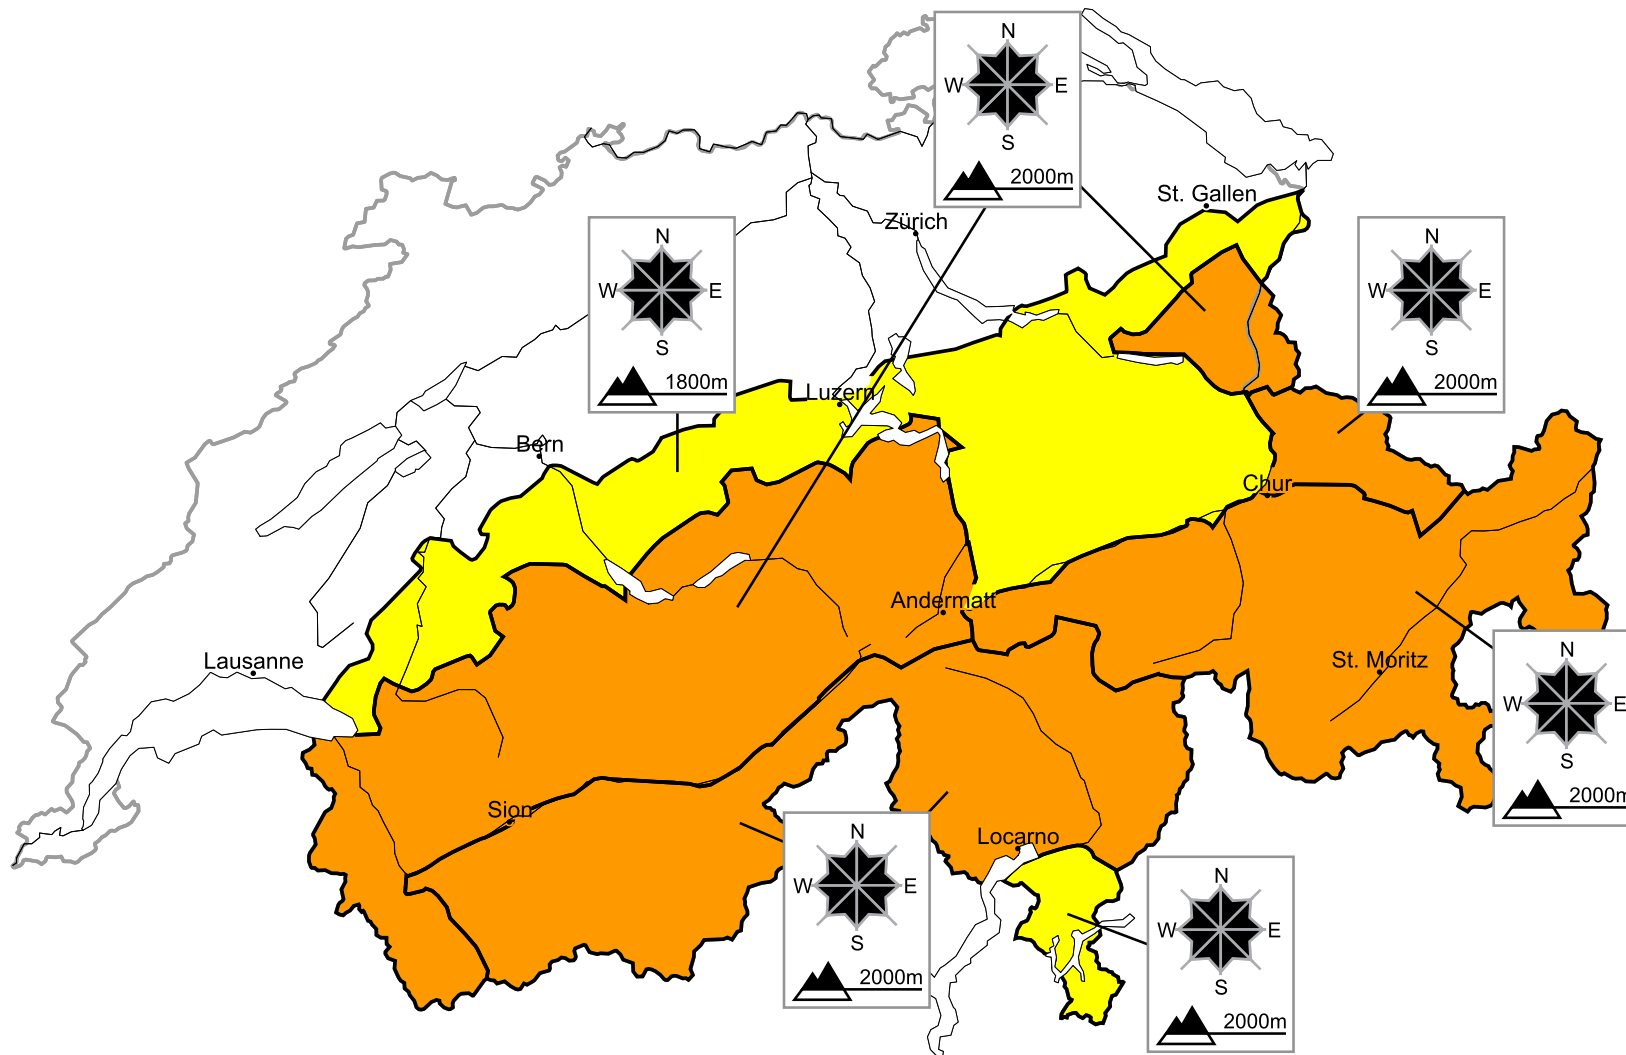

# Considerable avalanche danger will be encountered over a wide area. Snow drifts and weakly bonded old snow require caution

Edition: 11.2.2016, 08:00 / Next update: 11.2.2016, 17:00

Danger levels

1 low

2 moderate

3 consider.

4 high

5 very high