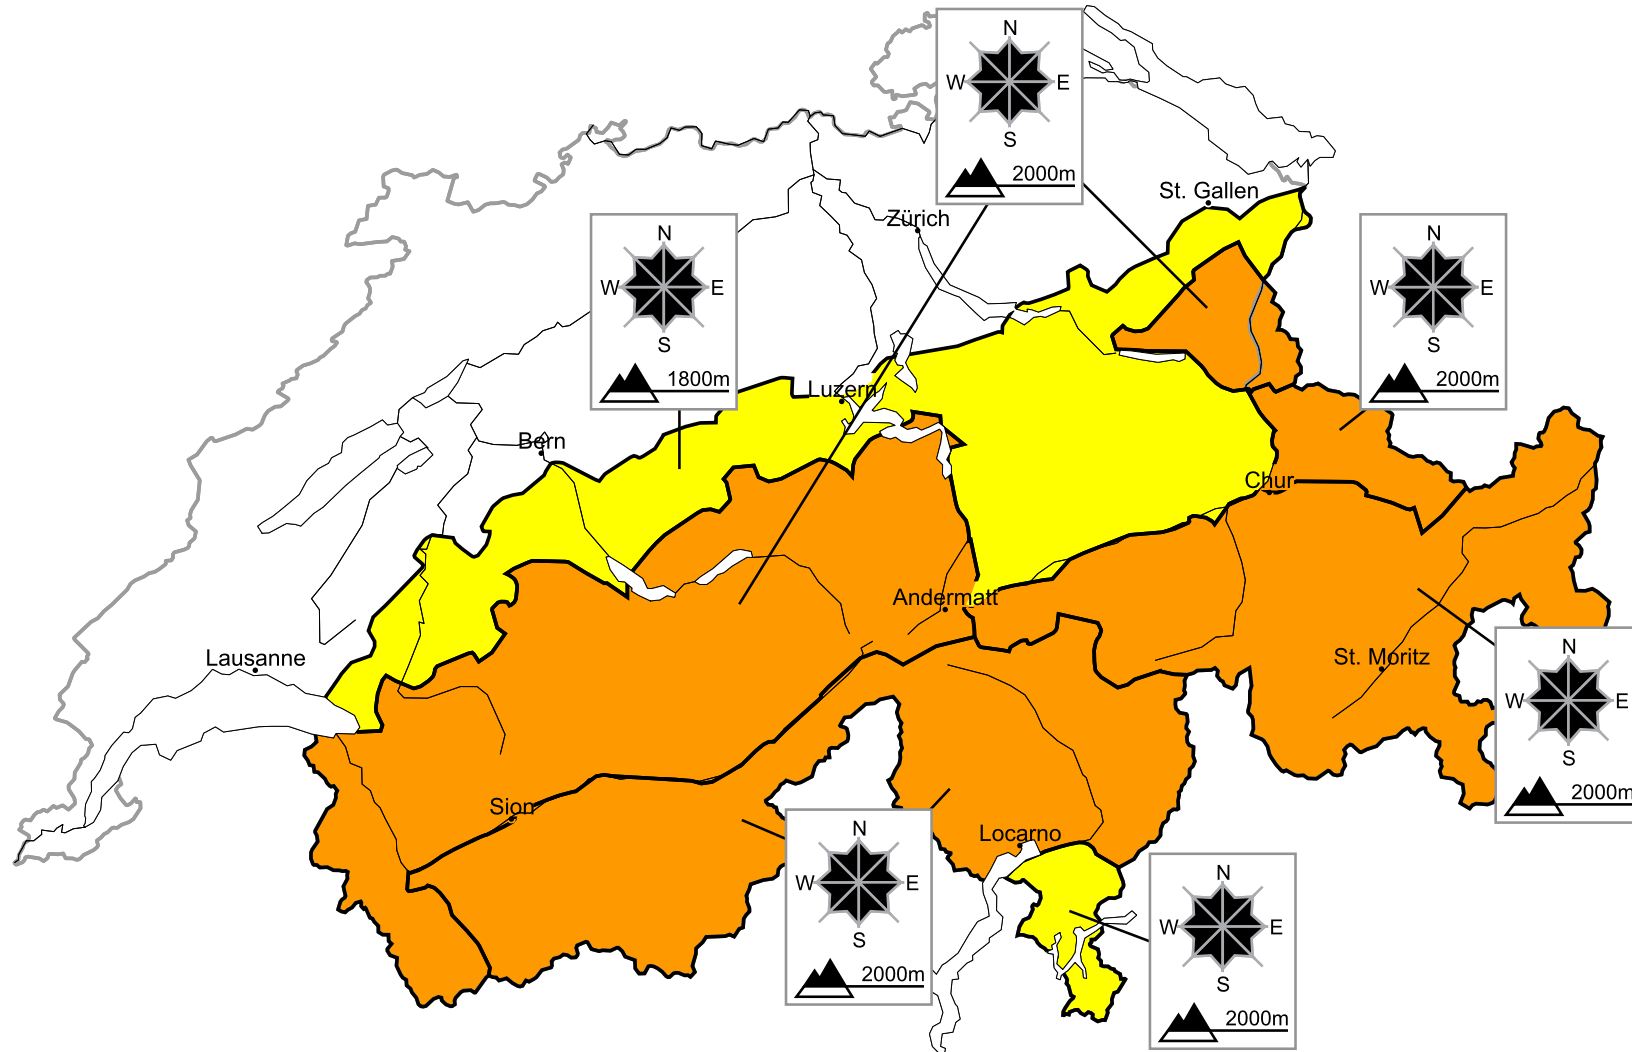

# Considerable avalanche danger will be encountered over a wide area. Snow drifts and weakly bonded old snow require caution

Edition: 10.2.2016, 17:00 / Next update: 11.2.2016, 08:00

Danger levels

1 low

2 moderate

3 consider.

4 high

5 very high