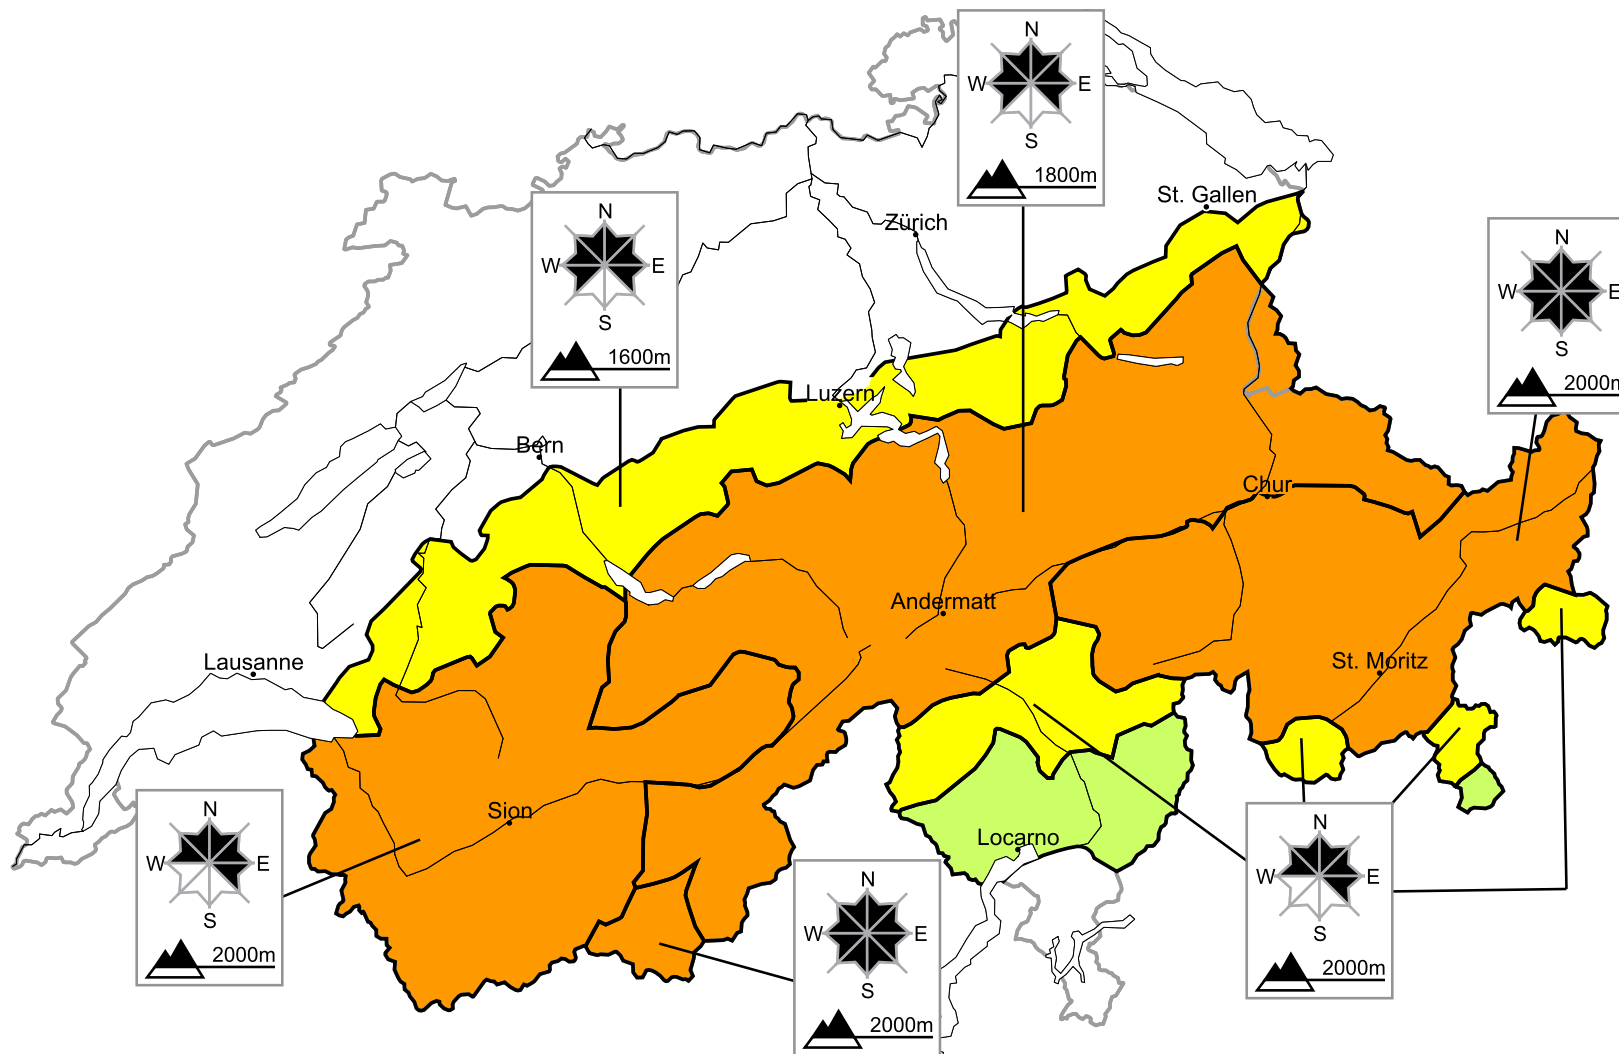

Outside marked and open pistes a precarious avalanche situation will be encountered over a wide area

Edition: 6.2.2016, 08:00 / Next update: 6.2.2016, 17:00

Danger levels