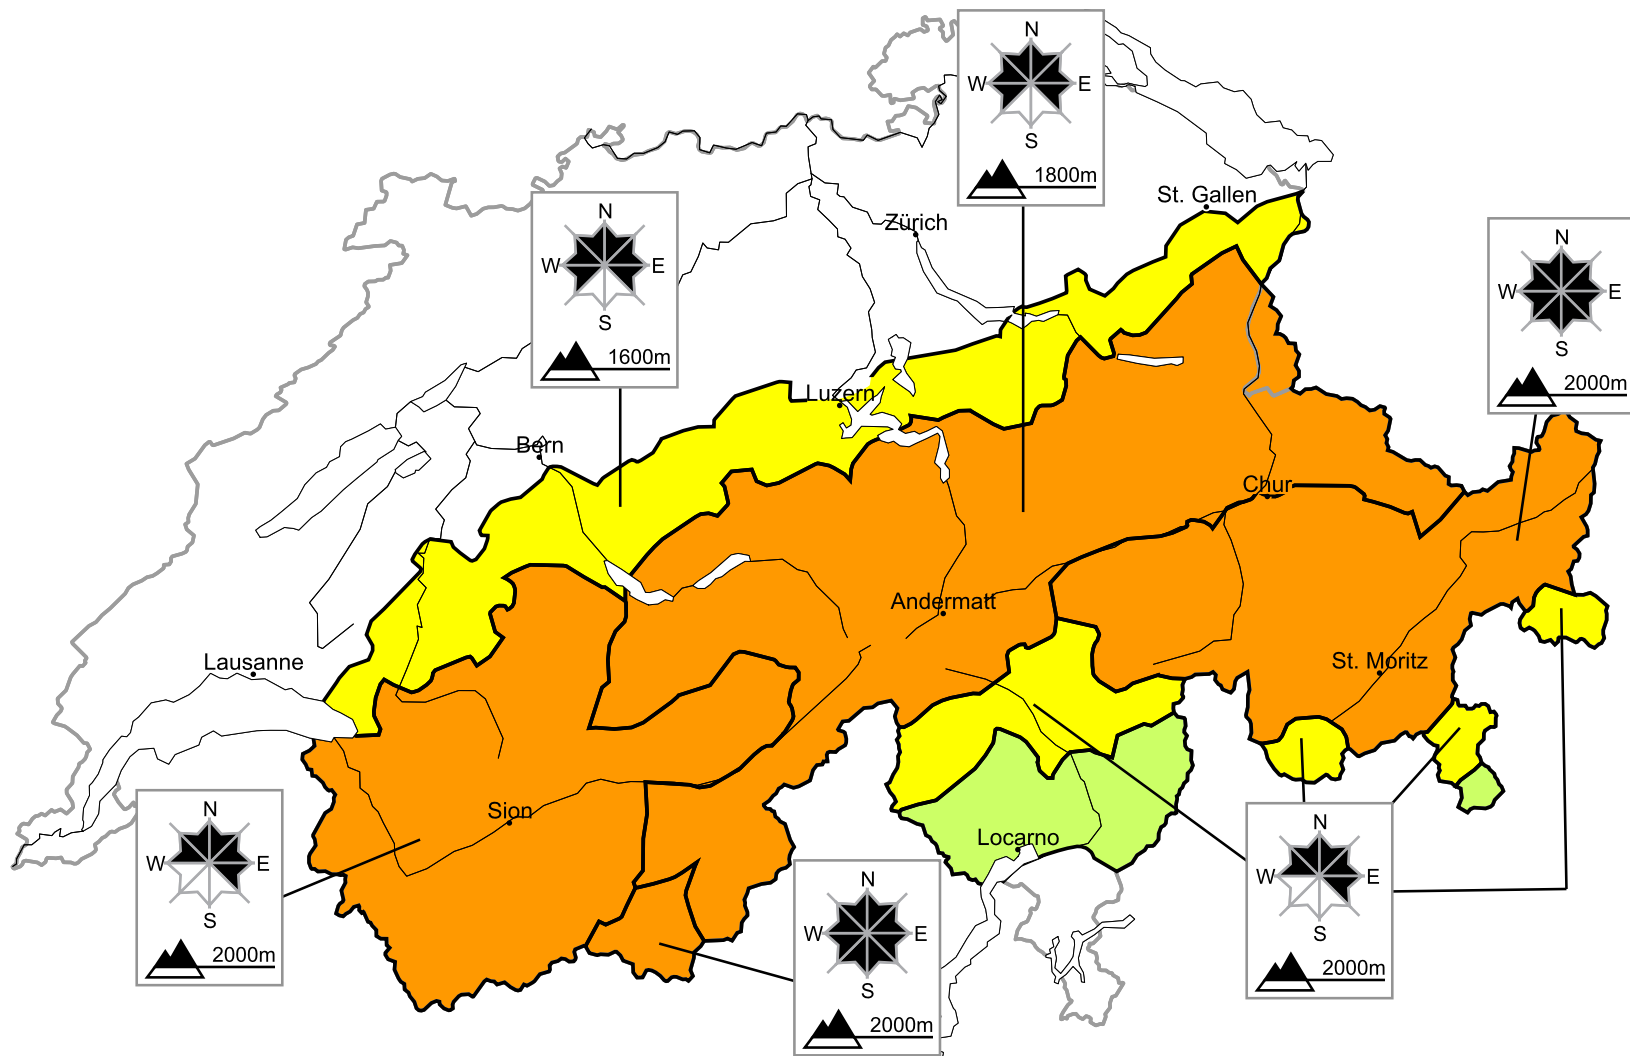

Outside marked and open pistes a precarious avalanche situation will be encountered over a wide area

Edition: 5.2.2016, 17:00 / Next update: 6.2.2016, 08:00

Danger levels

- 1 low
- 2 moderate
- 3 consider.
- 4 high
- 5 very high