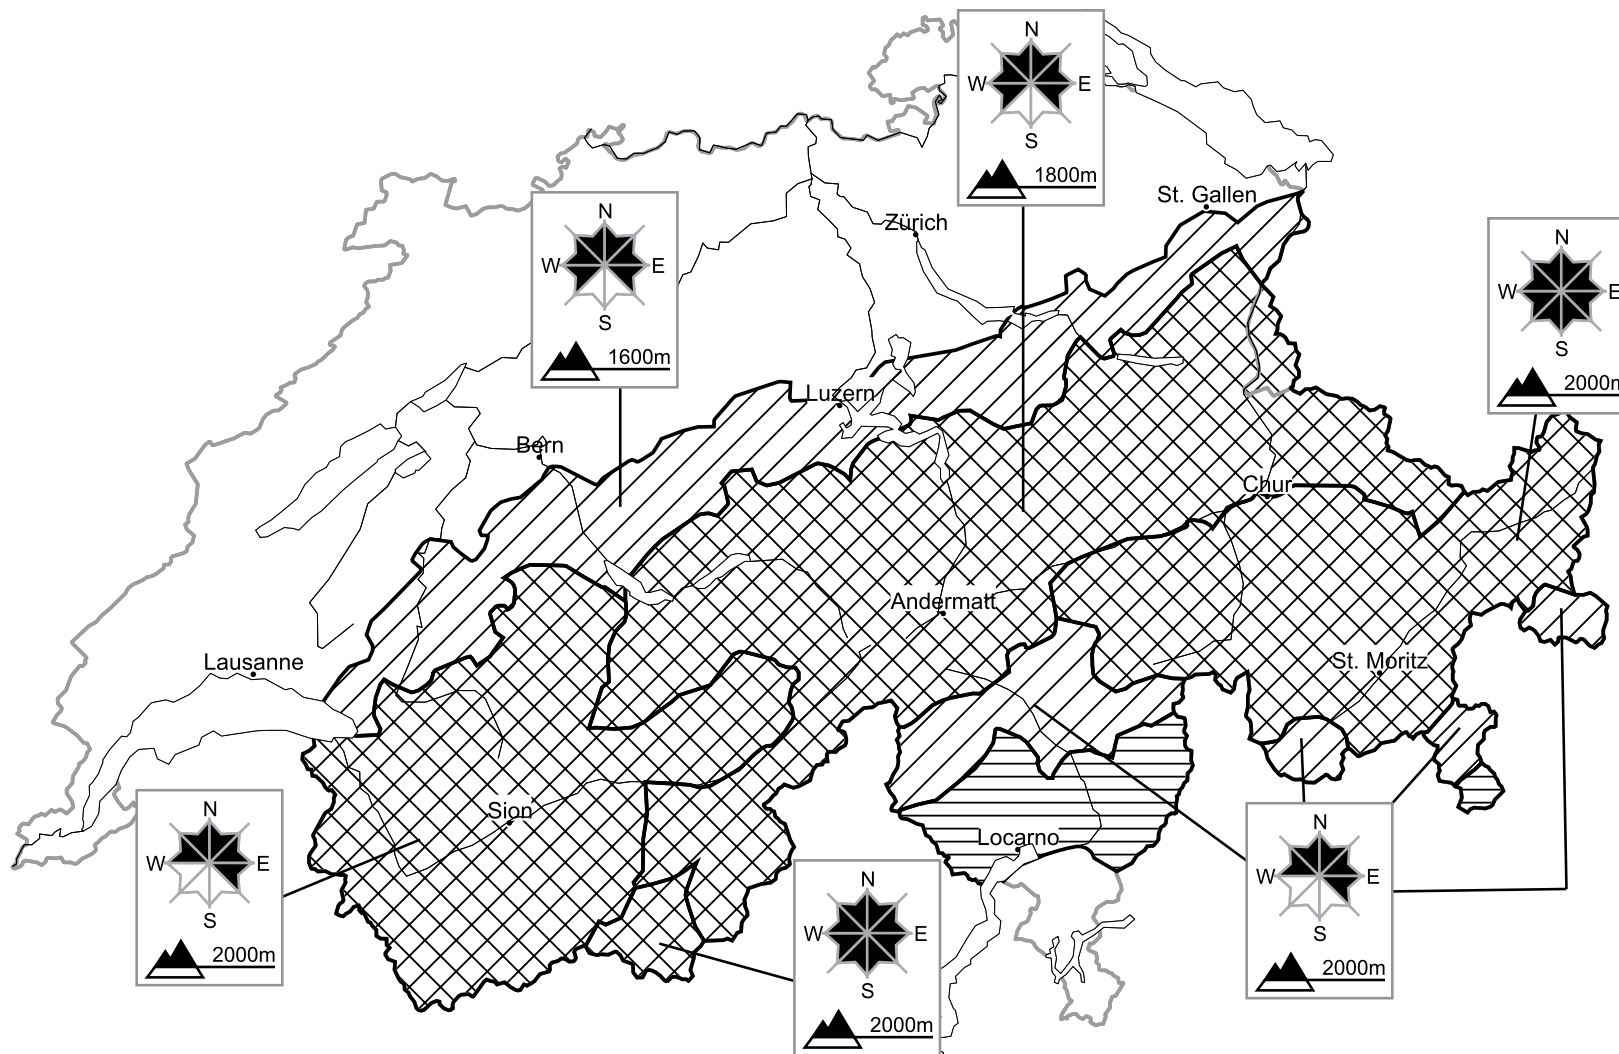

Outside marked and open pistes a precarious avalanche situation will be encountered over a wide area

Edition: 5.2.2016, 17:00 / Next update: 6.2.2016, 08:00

Danger levels

 1 low

 2 moderate

 3 consider.

 4 high

 5 very high