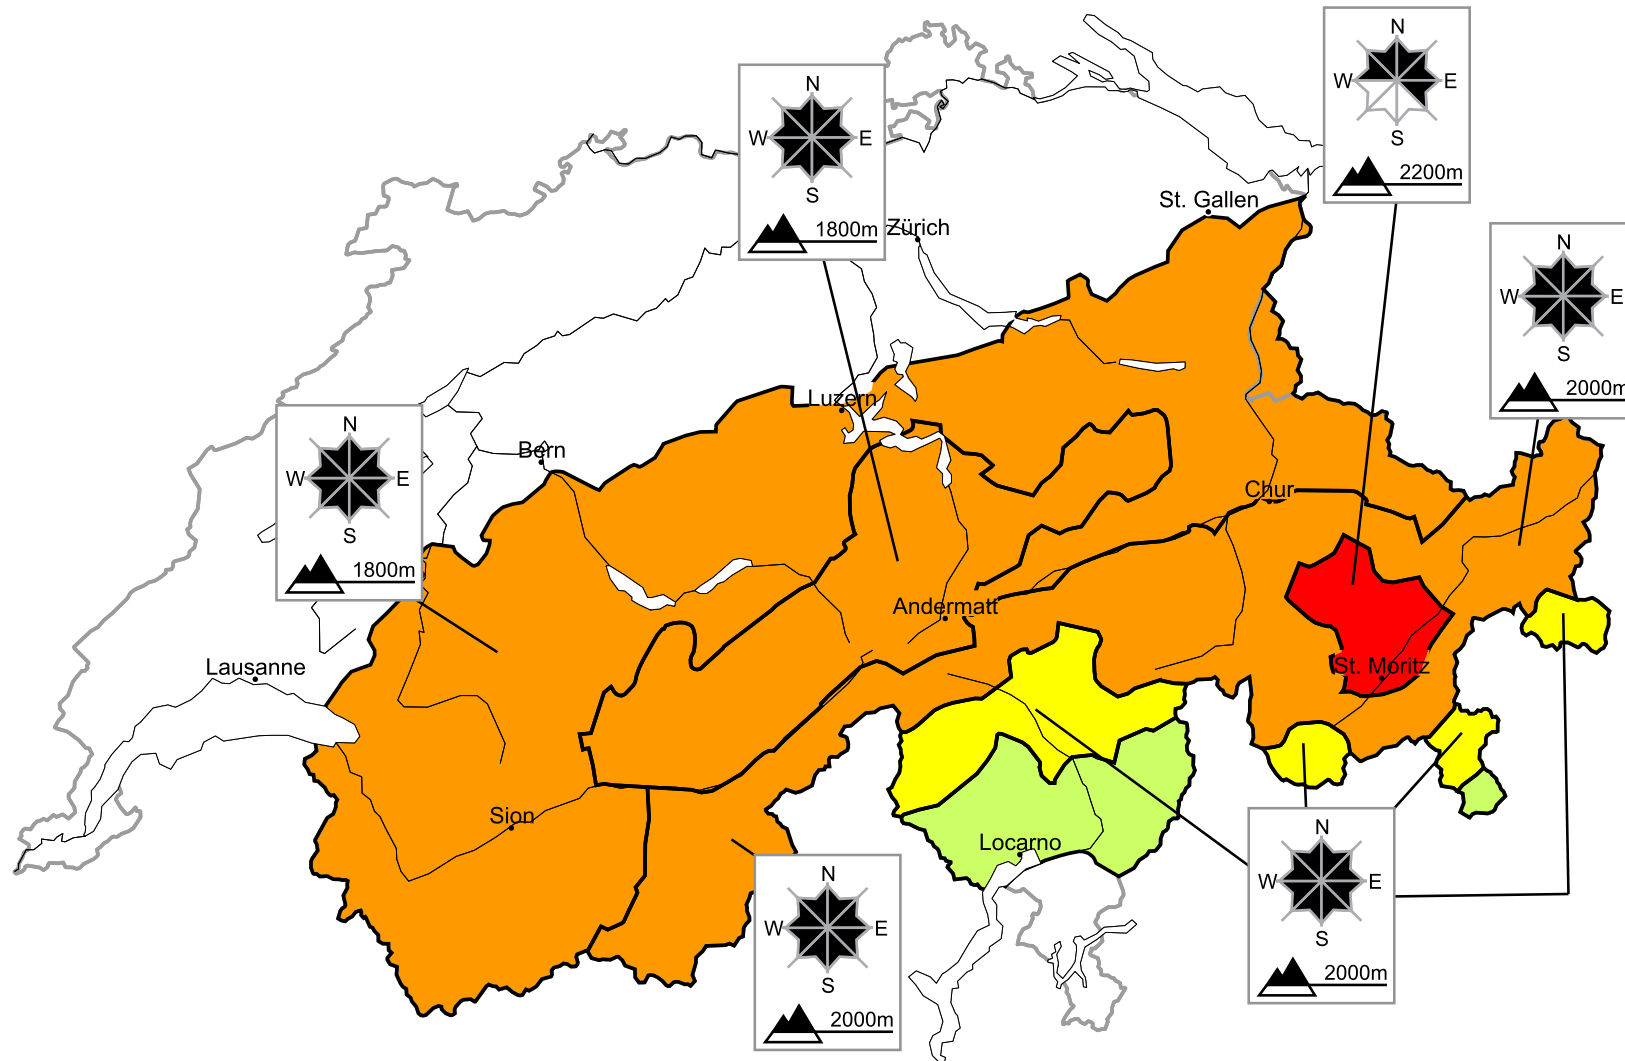

Outside marked and open pistes a critical avalanche situation will be encountered in some regions

Edition: 5.2.2016, 08:00 / Next update: 5.2.2016, 17:00

Danger levels

1 low

2 moderate

3 consider.

4 high

5 very high