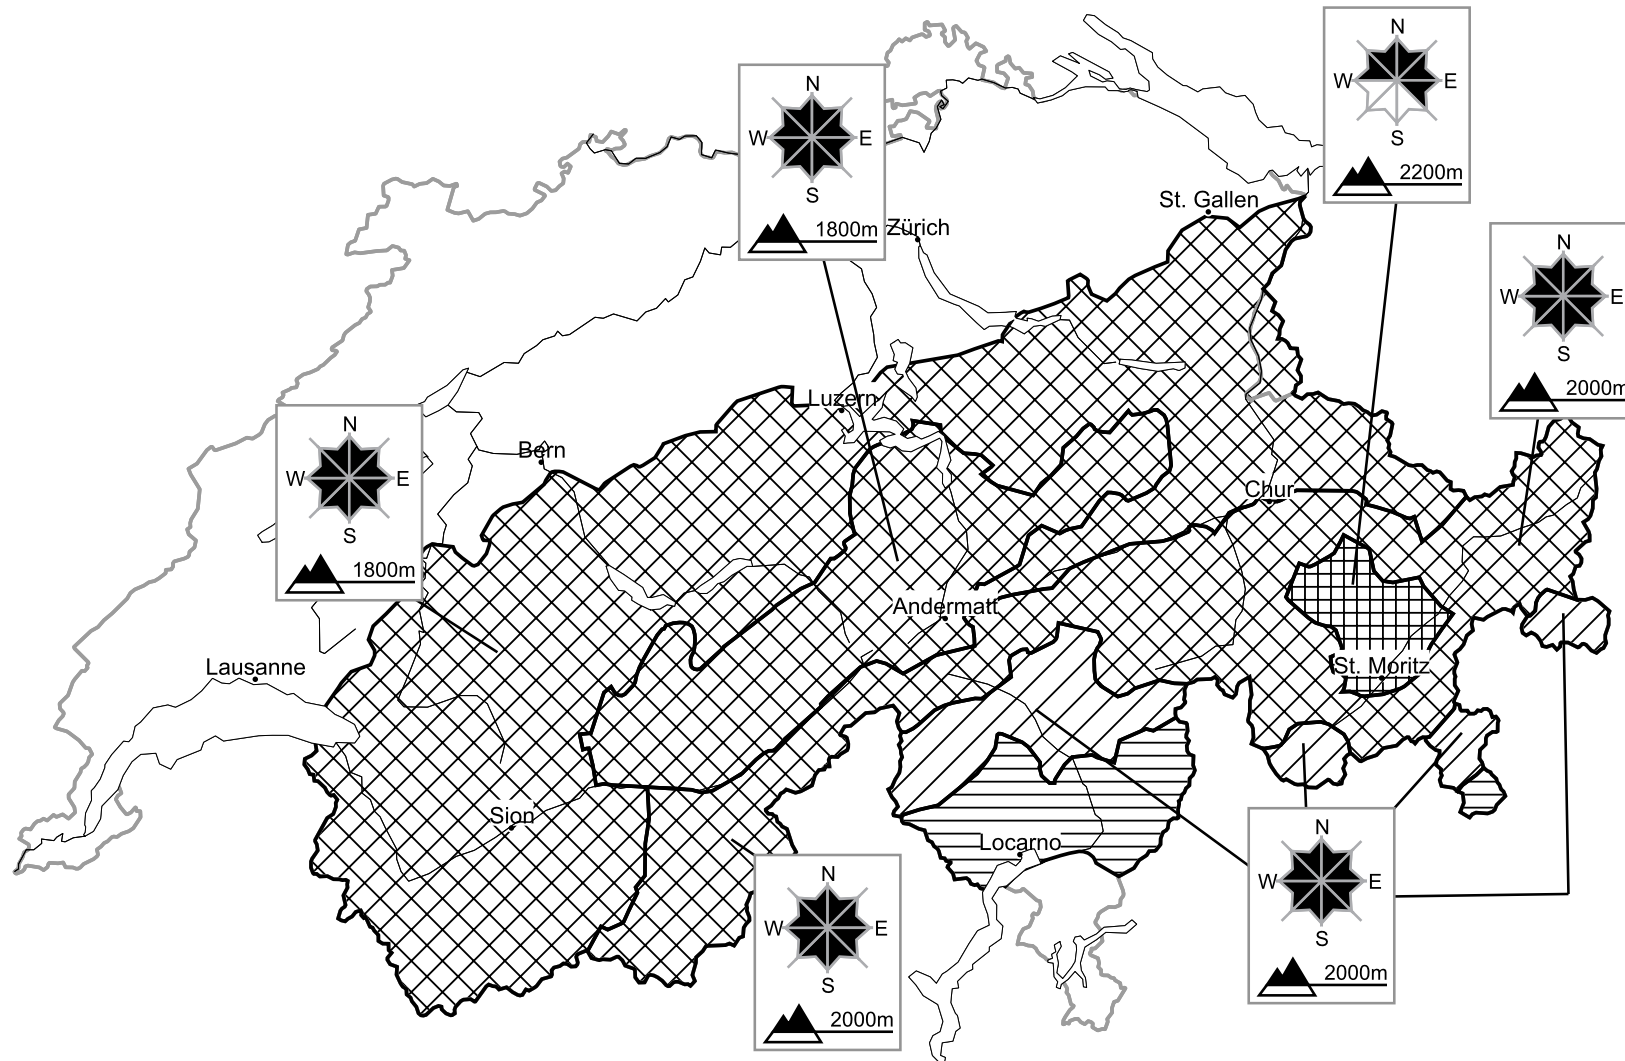

Outside marked and open pistes a critical avalanche situation will be encountered in some regions

Edition: 5.2.2016, 08:00 / Next update: 5.2.2016, 17:00

Danger levels

1 low

2 moderate

3 consider.

4 high

5 very high