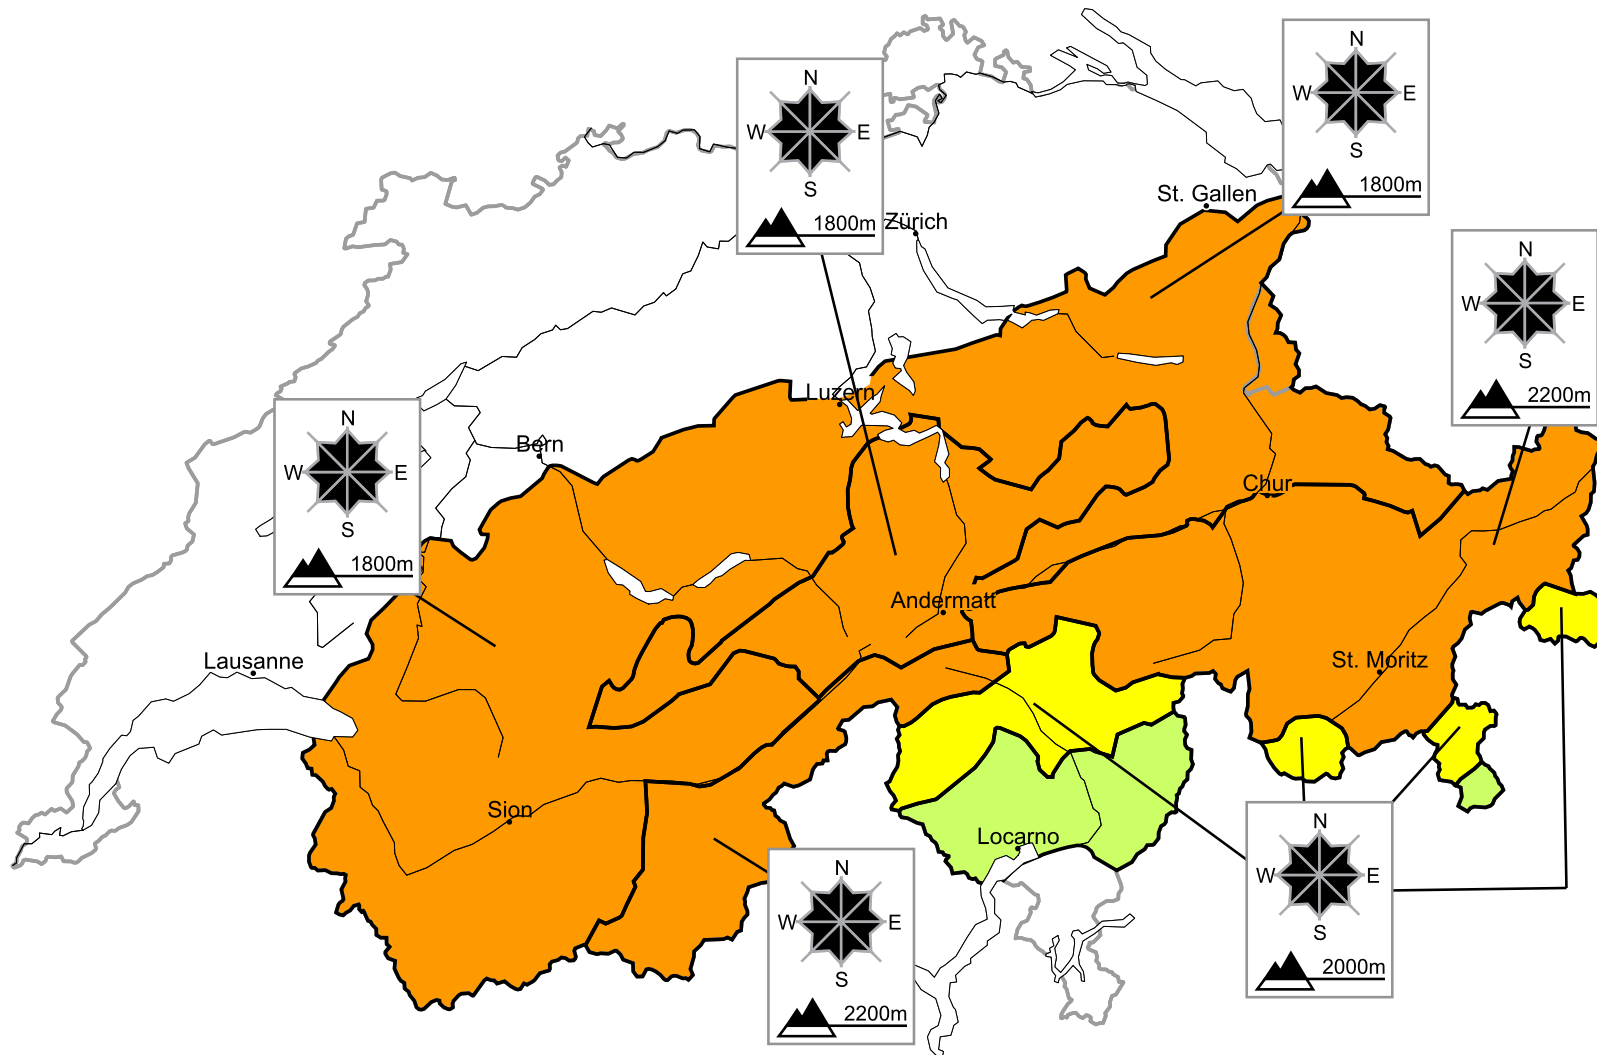

Outside marked and open pistes a precarious avalanche situation will be encountered over a wide area

Edition: 4.2.2016, 17:00 / Next update: 5.2.2016, 08:00

Danger levels

1 low

2 moderate

3 consider.

4 high

5 very high