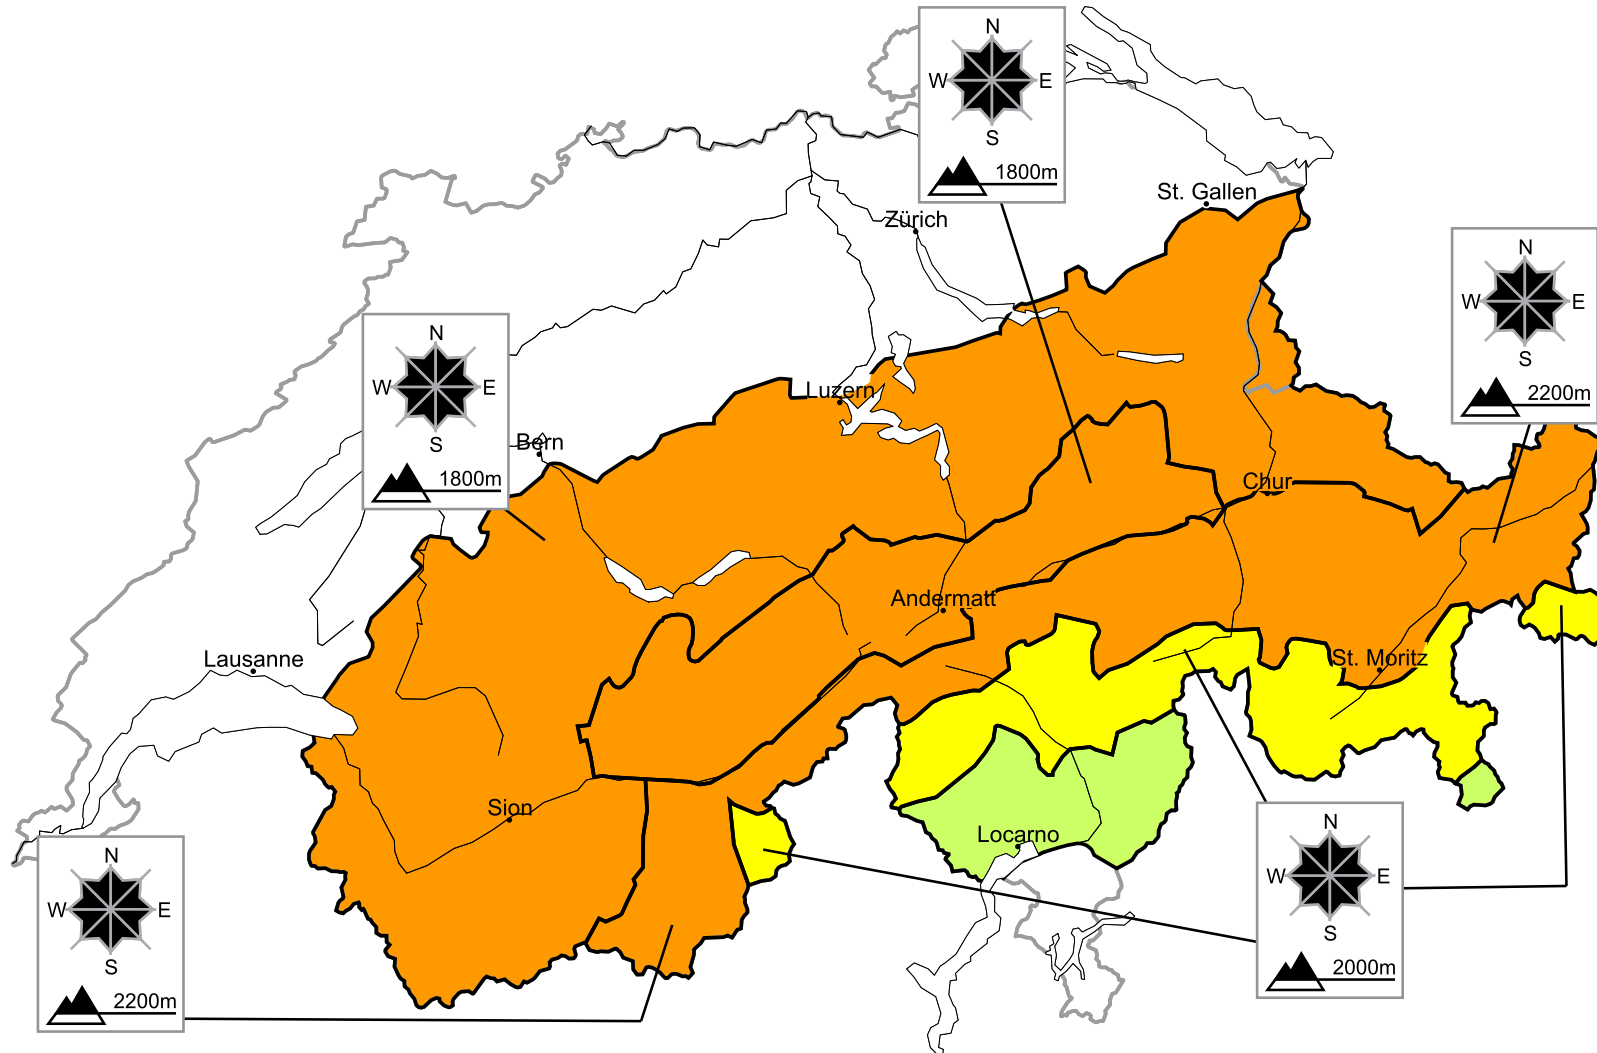

Outside marked and open pistes a precarious avalanche situation will be encountered over a wide area

Edition: 3.2.2016, 17:00 / Next update: 4.2.2016, 08:00

Danger levels

1 low

2 moderate

3 consider.

4 high

5 very high