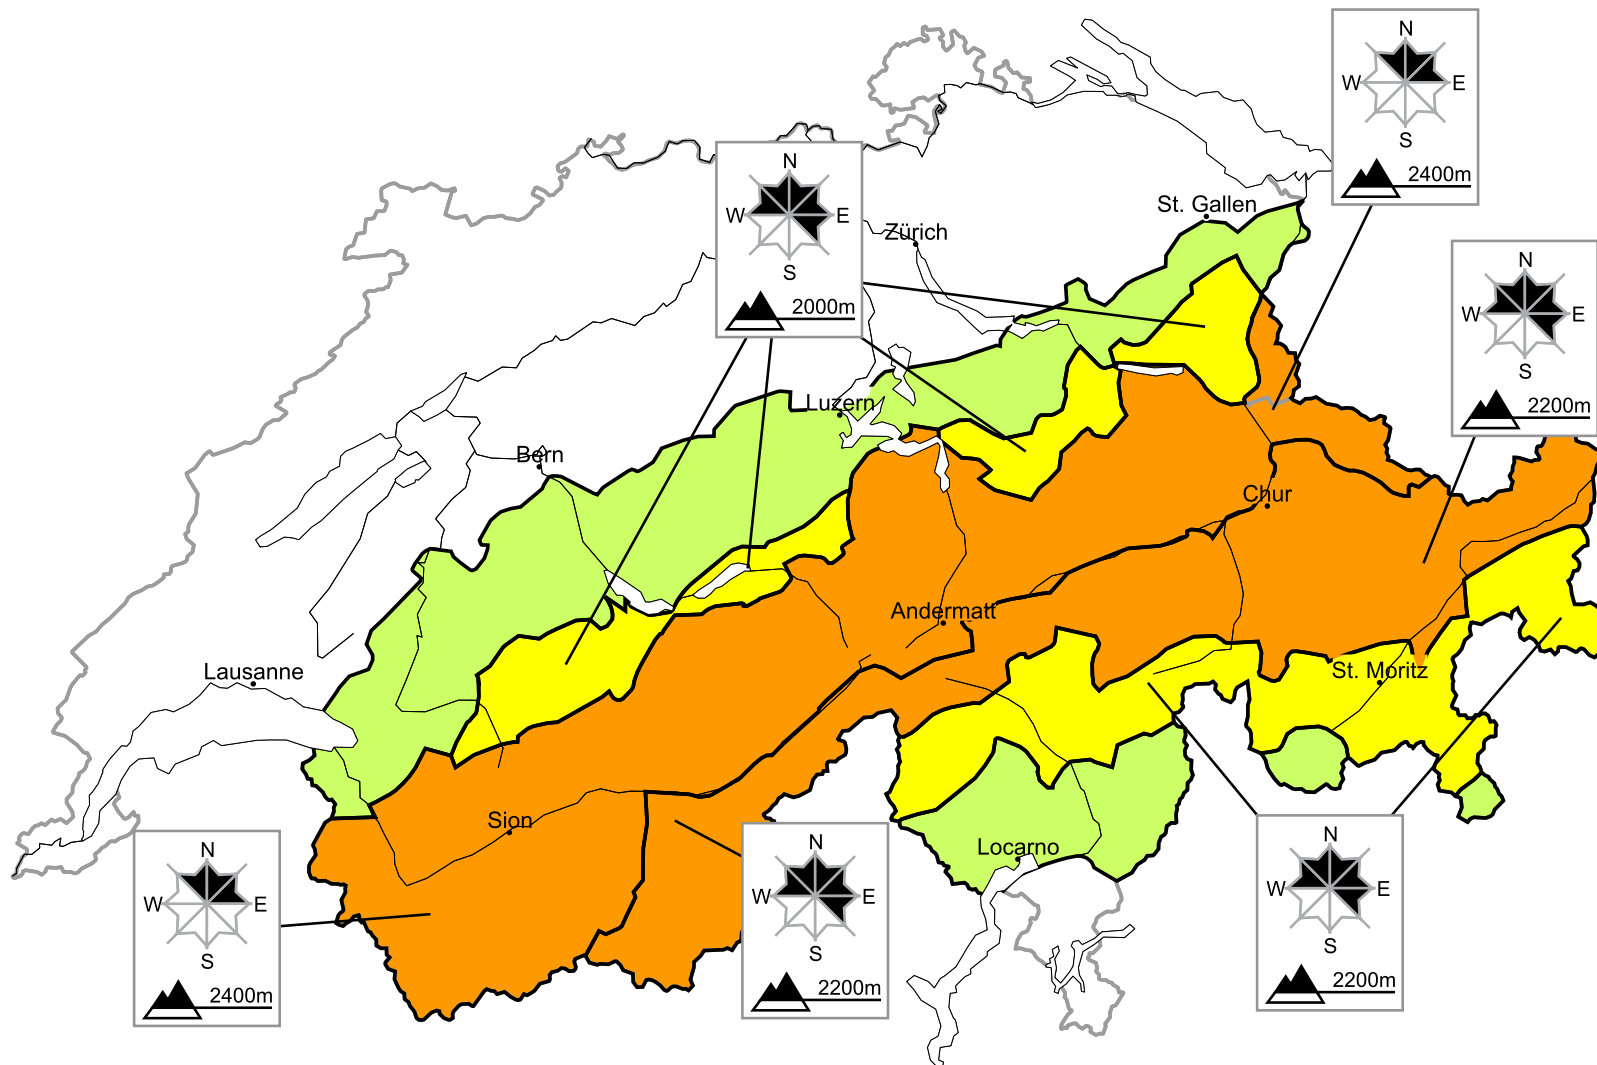

At elevated altitudes a considerable avalanche danger will be encountered over a wide area

Edition: 2.2.2016, 08:00 / Next update: 2.2.2016, 17:00

Danger levels

- 1 low
- 2 moderate
- 3 consider.
- 4 high
- 5 very high