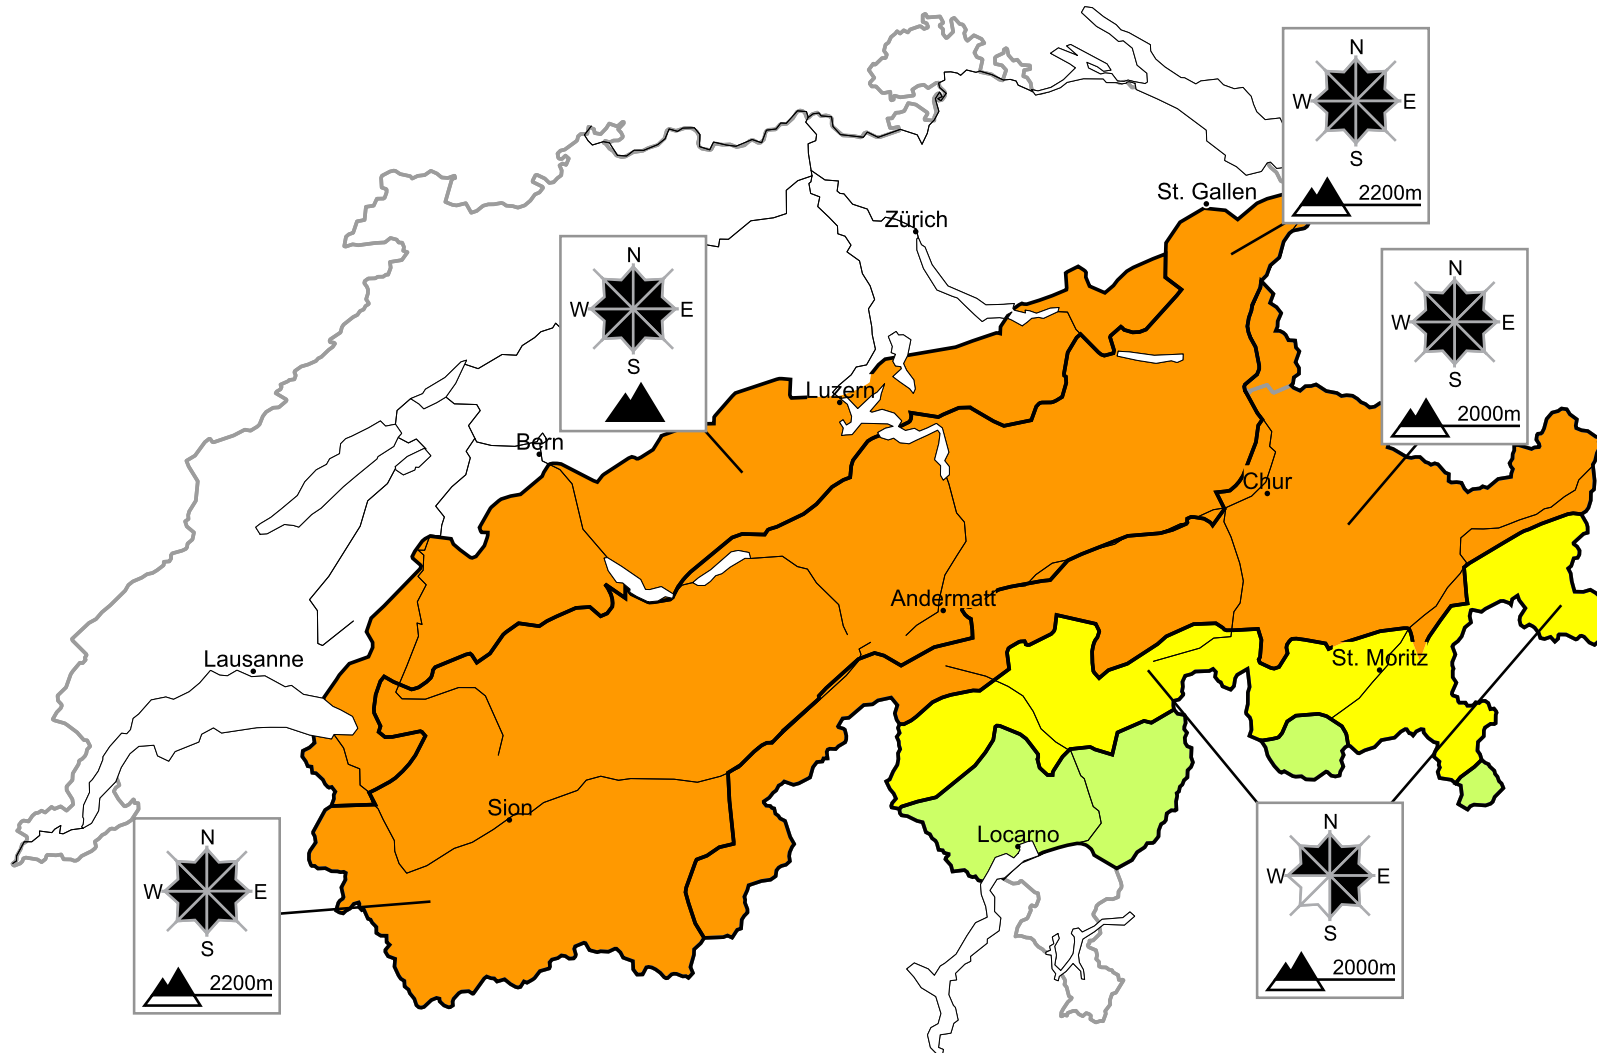

A critical avalanche situation will be encountered over a wide area. Dry and wet avalanches require caution

Edition: 1.2.2016, 08:00 / Next update: 1.2.2016, 17:00

Danger levels

1 low

2 moderate

3 consider.

4 high

5 very high