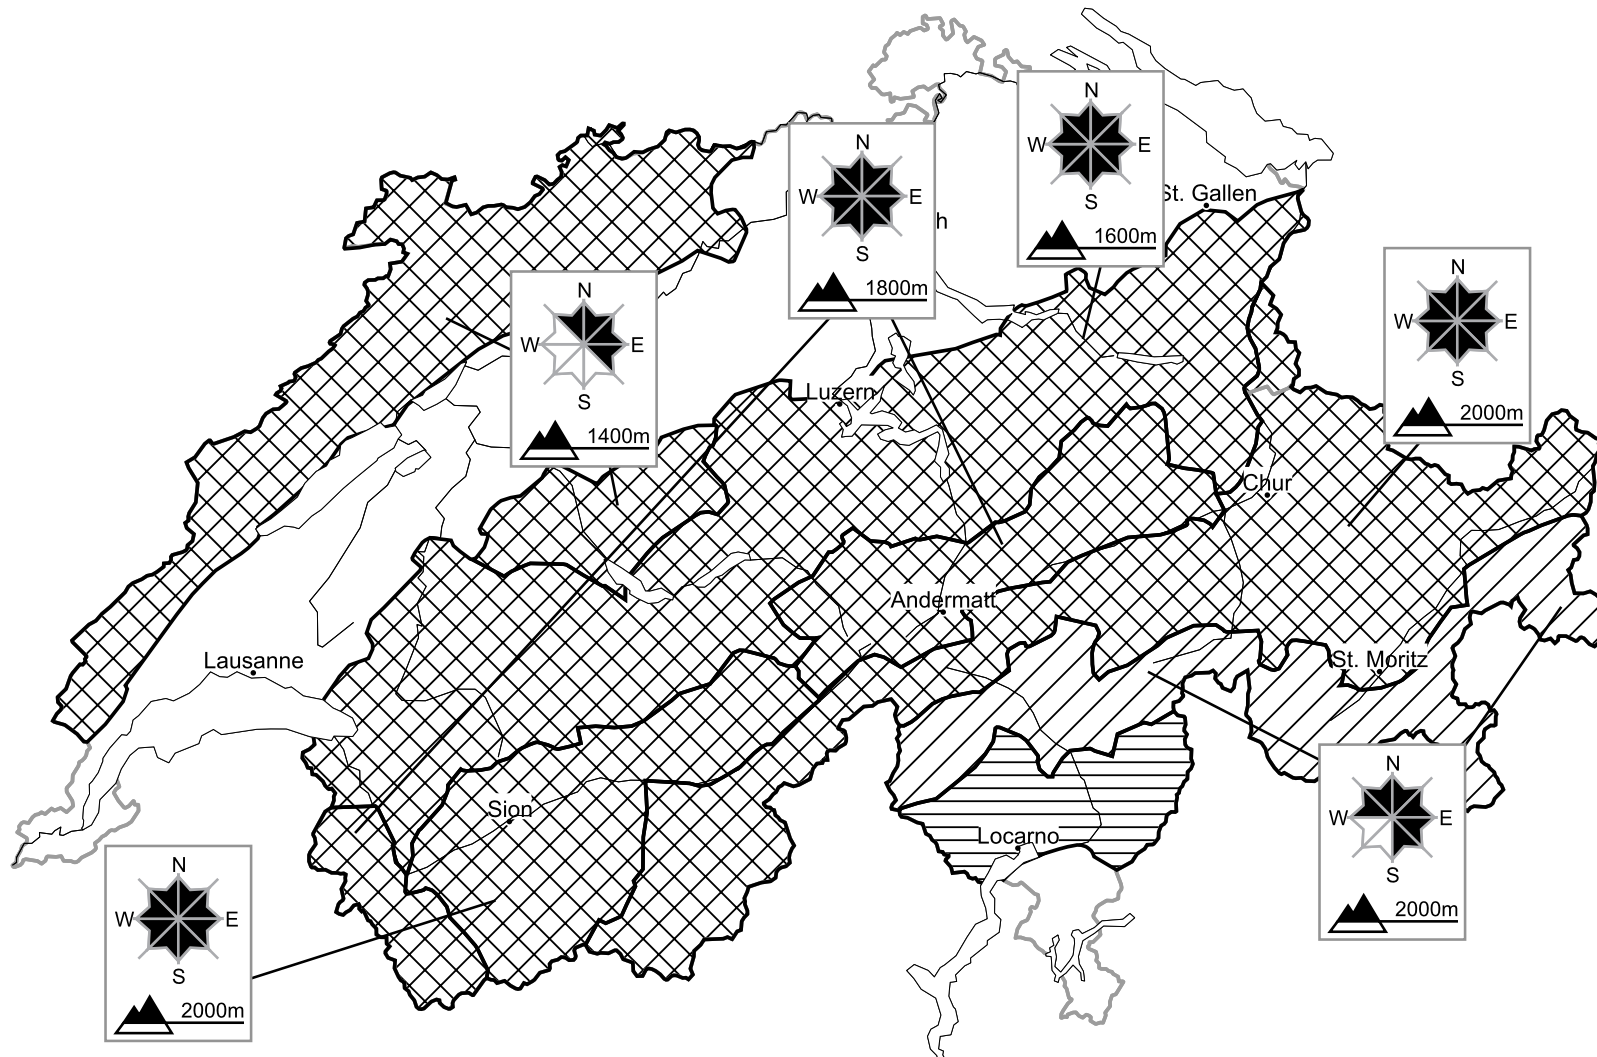

Further increase in danger of dry and wet avalanches

Edition: 31.1.2016, 08:00 / Next update: 31.1.2016, 17:00

Danger levels

 1 low

 2 moderate

 3 consider.

 4 high

 5 very high