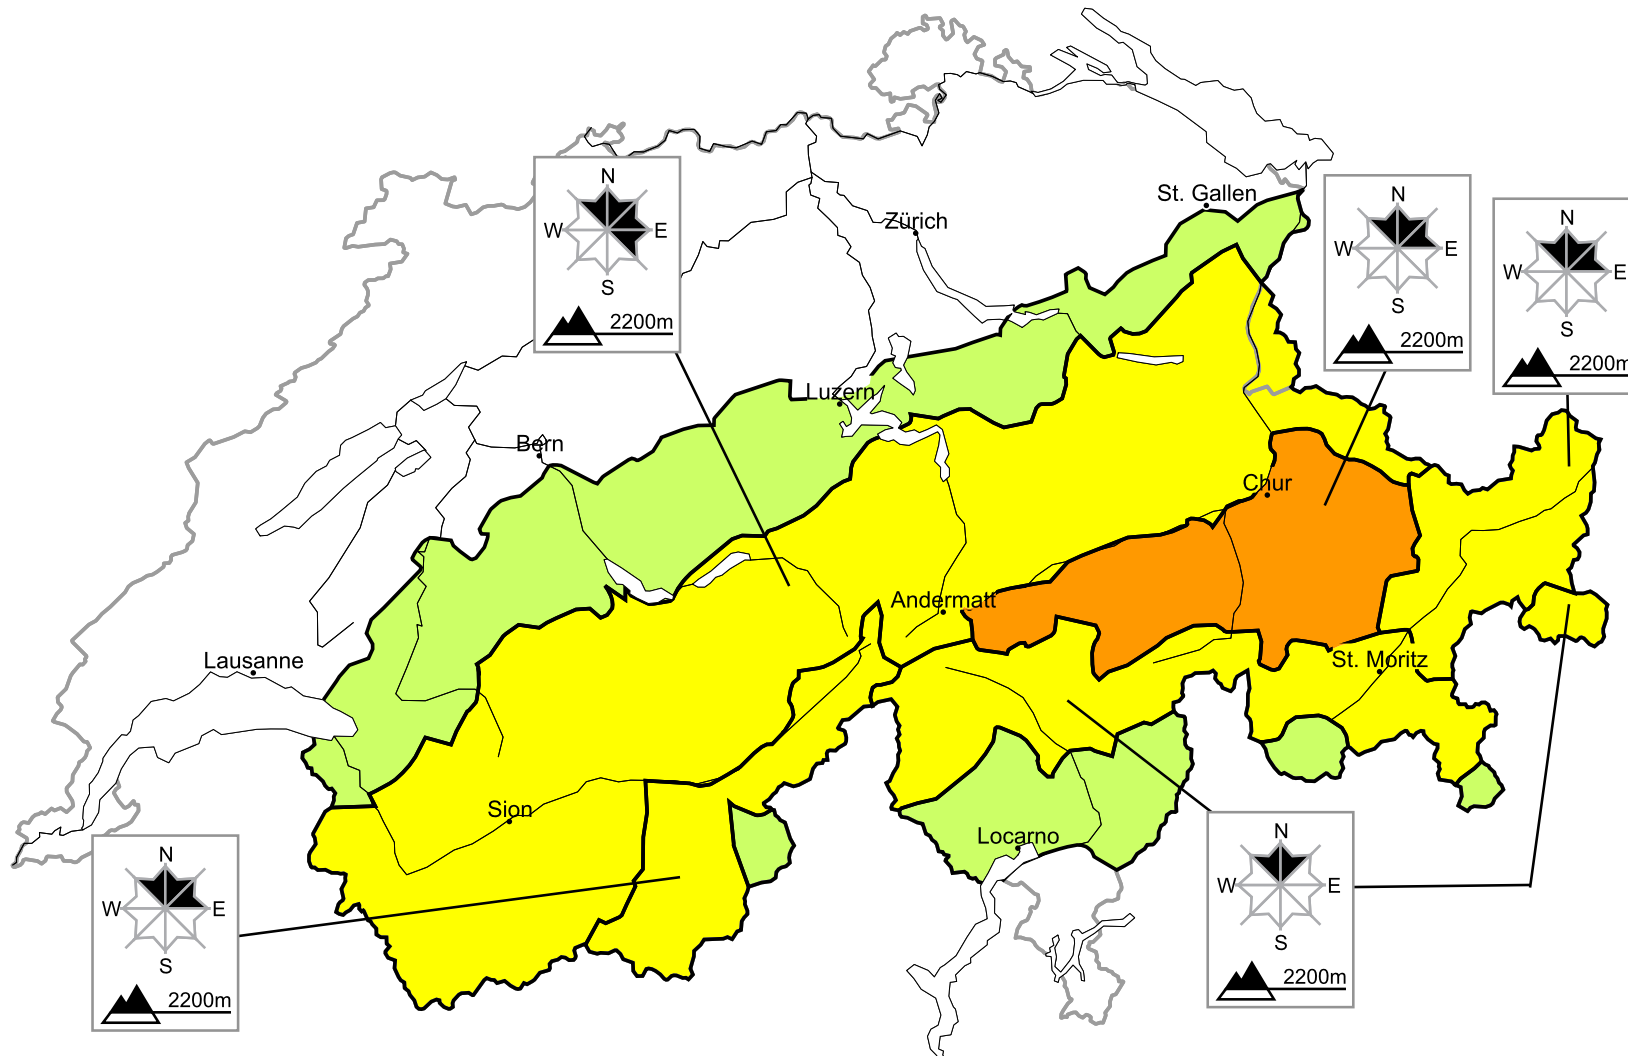

In Grisons a considerable avalanche danger will be encountered in some regions

Edition: 30.1.2016, 08:00 / Next update: 30.1.2016, 17:00

Danger levels

 1 low

 2 moderate

 3 consider.

 4 high

 5 very high