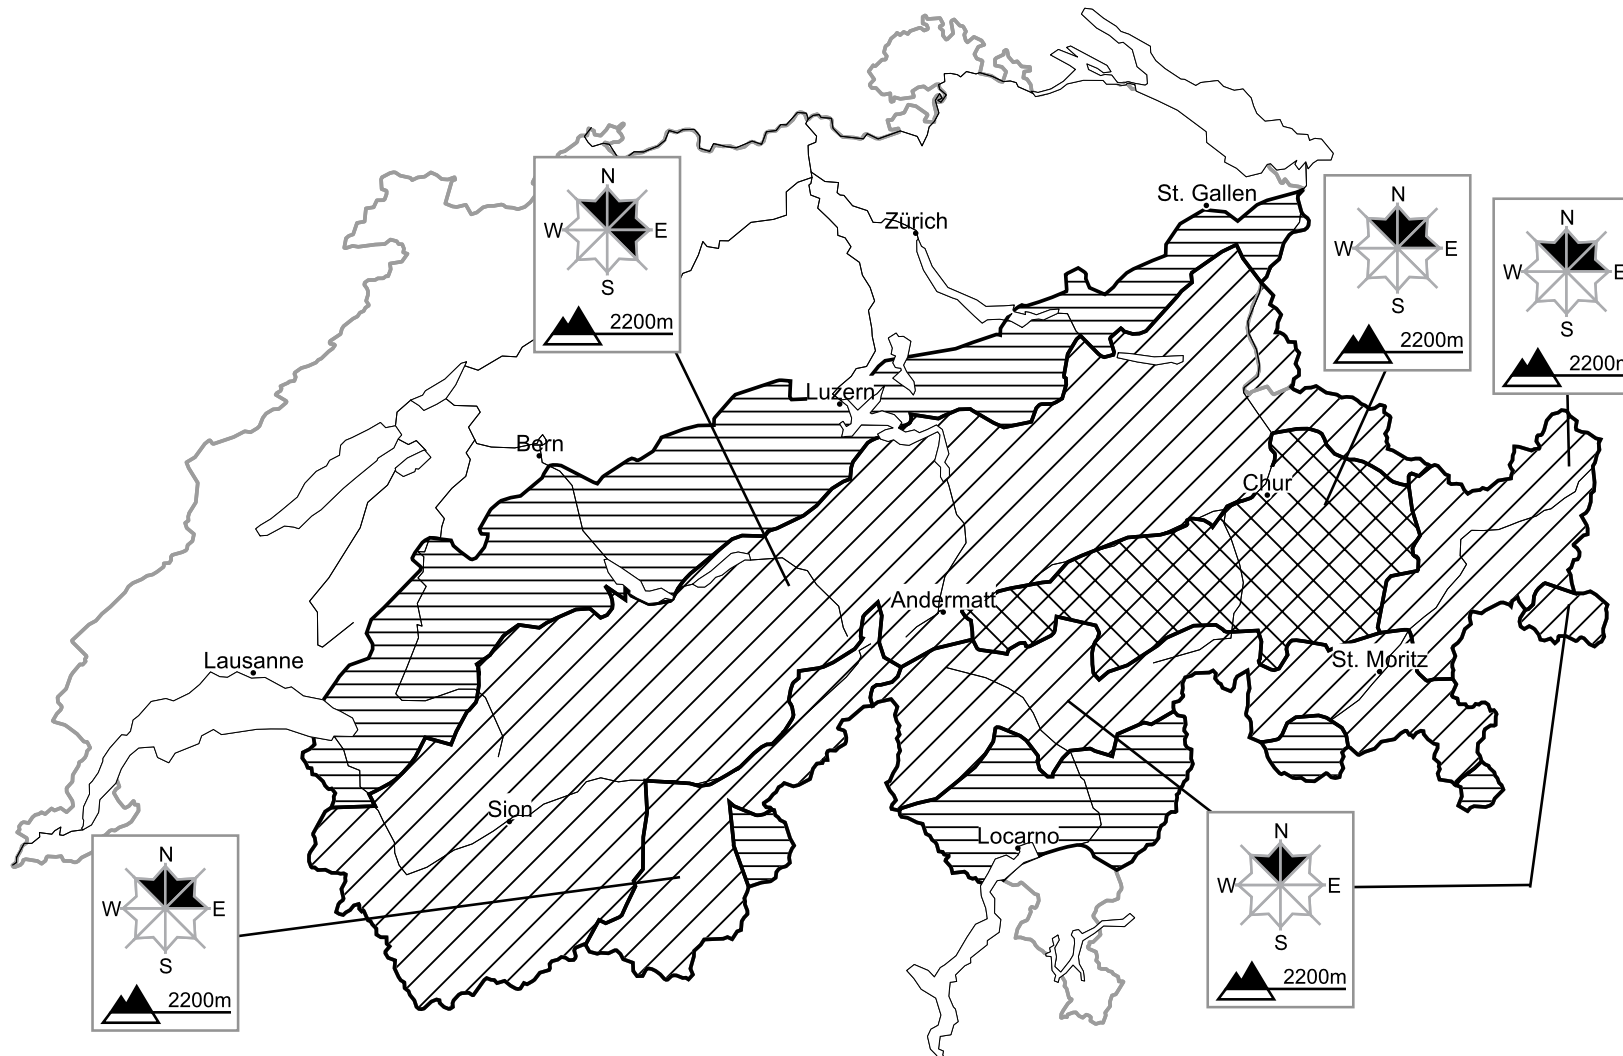

# In Grisons a considerable avalanche danger will be encountered in some regions

Edition: 30.1.2016, 08:00 / Next update: 30.1.2016, 17:00

Danger levels

1 low

2 moderate

3 consider.

4 high

5 very high