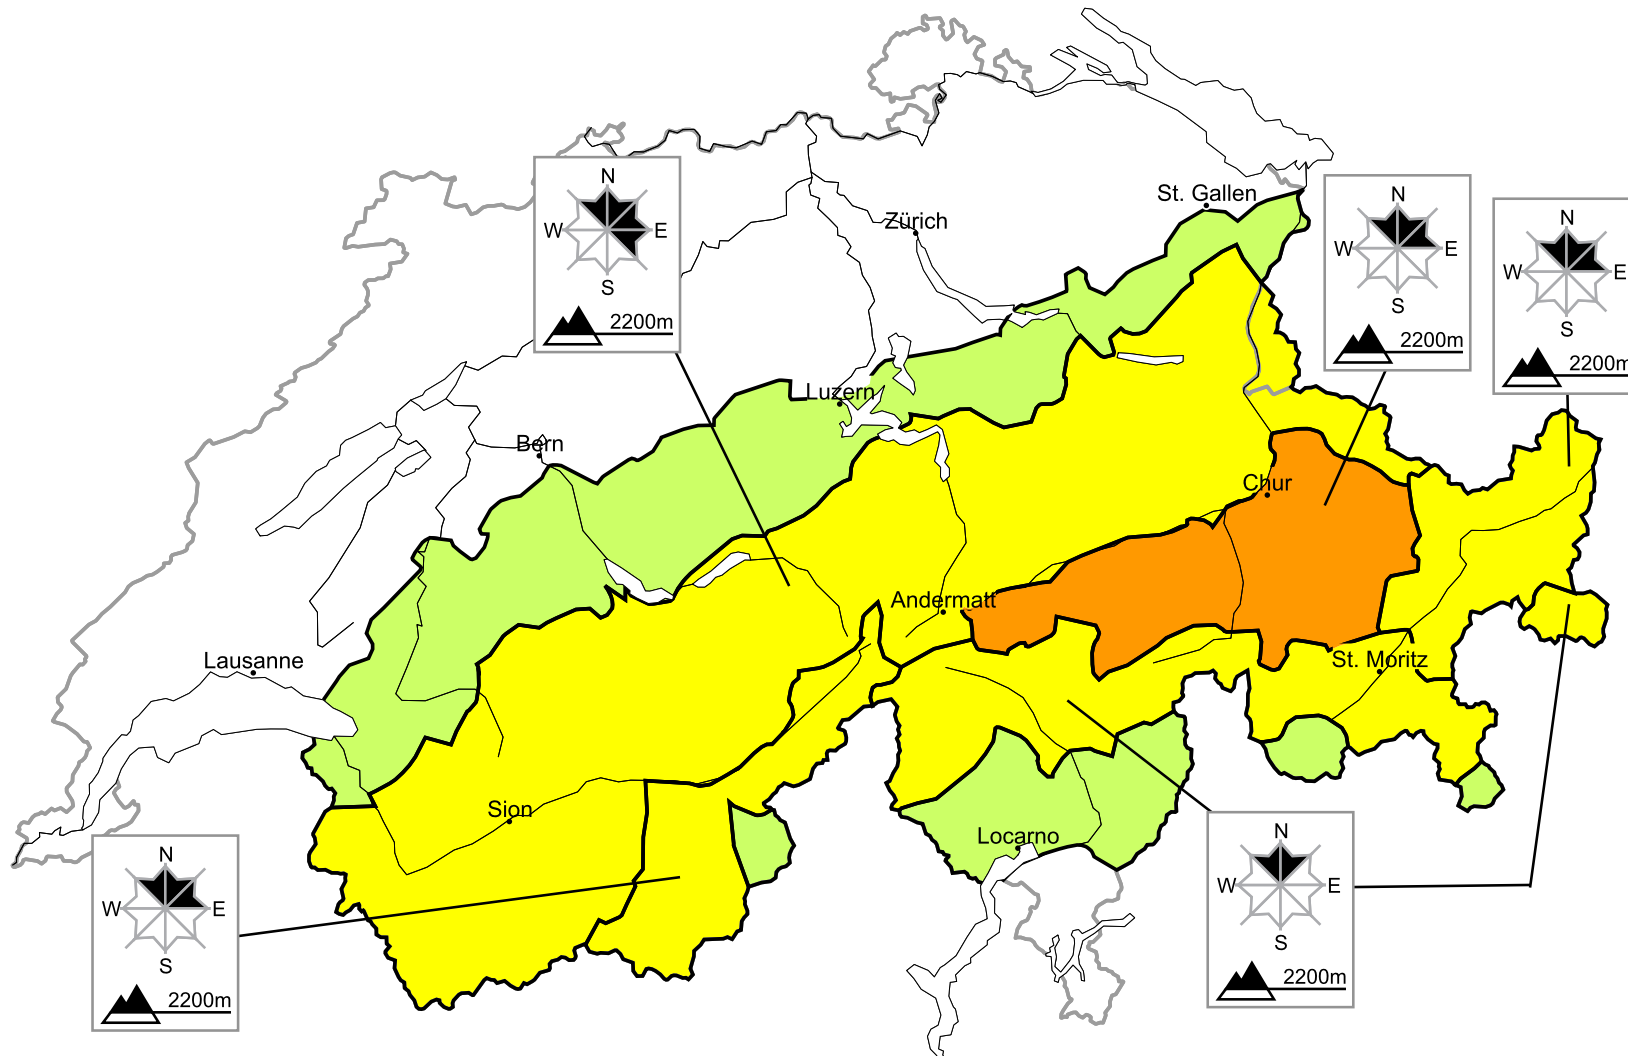

## In Grisons a considerable avalanche danger will be encountered in some regions

Edition: 29.1.2016, 17:00 / Next update: 30.1.2016, 08:00

Danger levels

1 low

2 moderate

3 consider.

4 high

5 very high