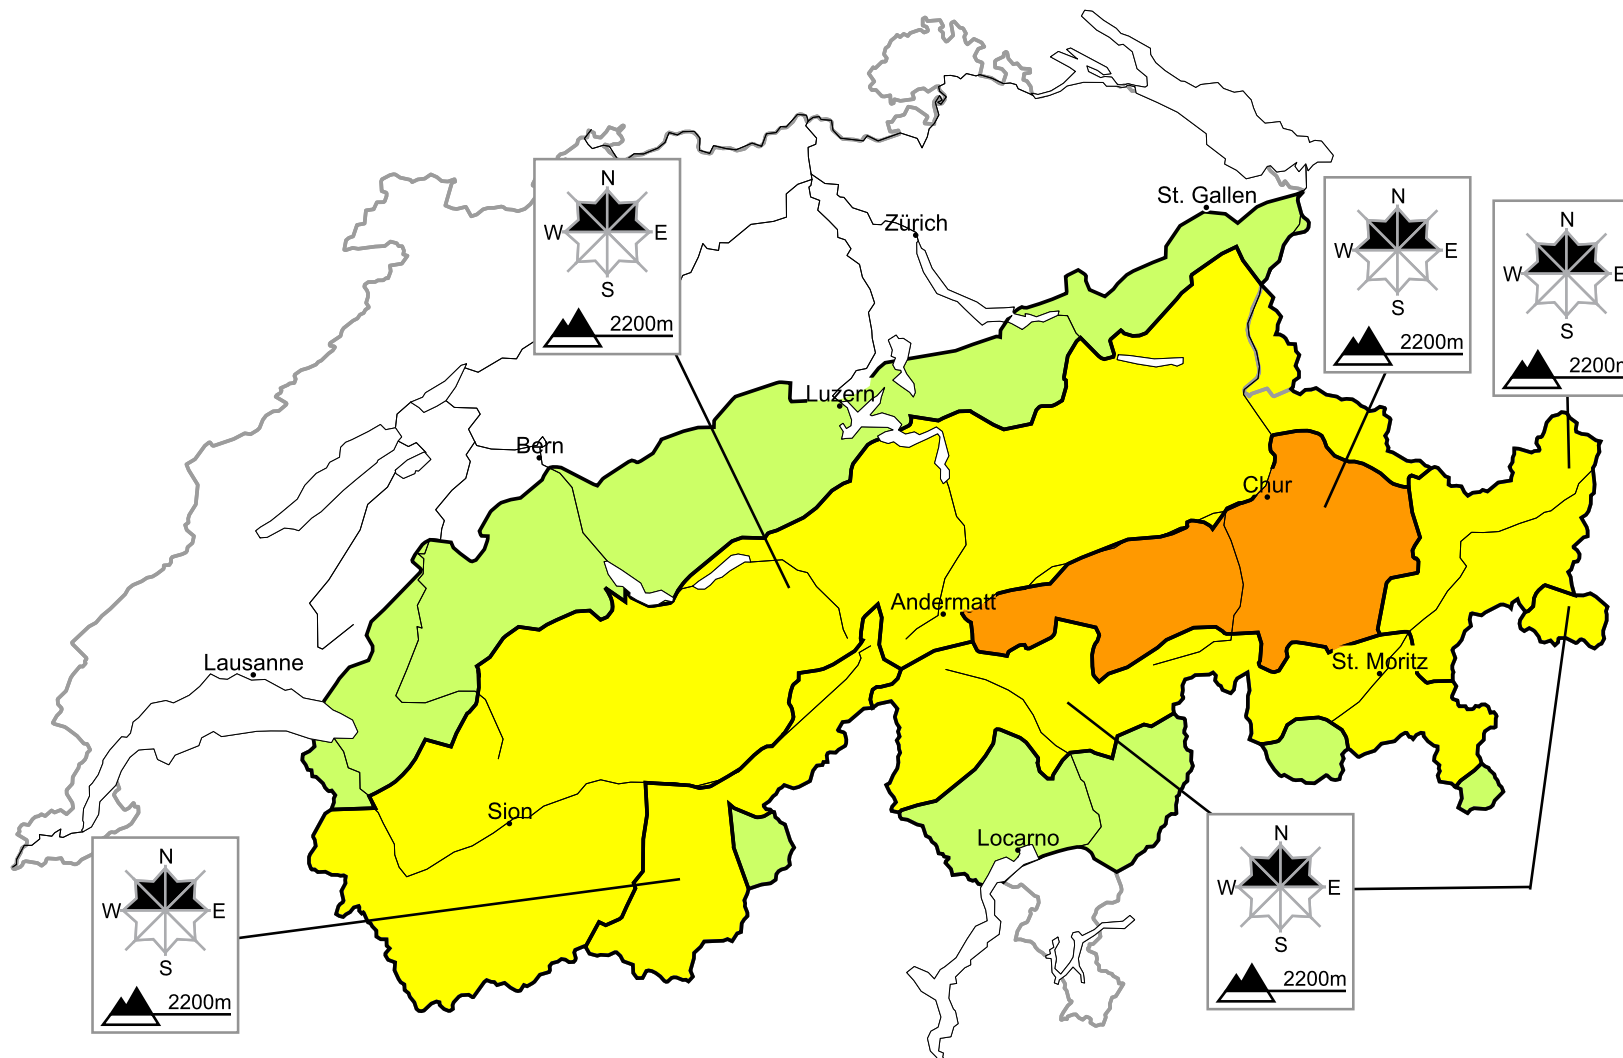

In Grisons a considerable avalanche danger will be encountered in some regions

Edition: 29.1.2016, 08:00 / Next update: 29.1.2016, 17:00

Danger levels